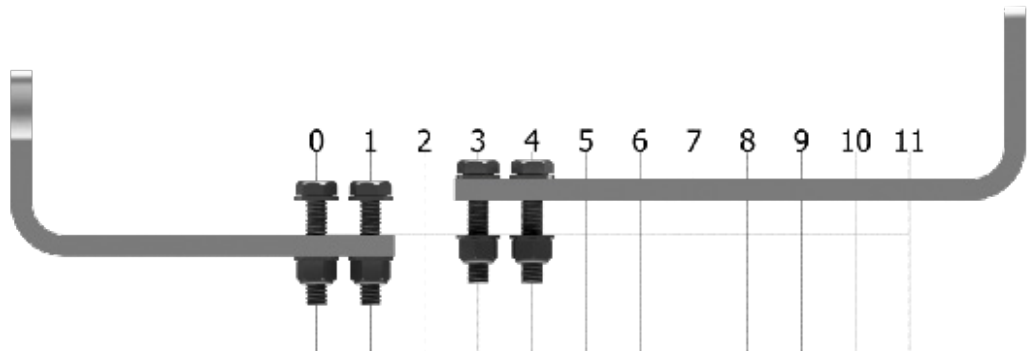

INSTALLATION FOR CRADLE CODE: BP

BP Cradle Set
Stock No: RS3859