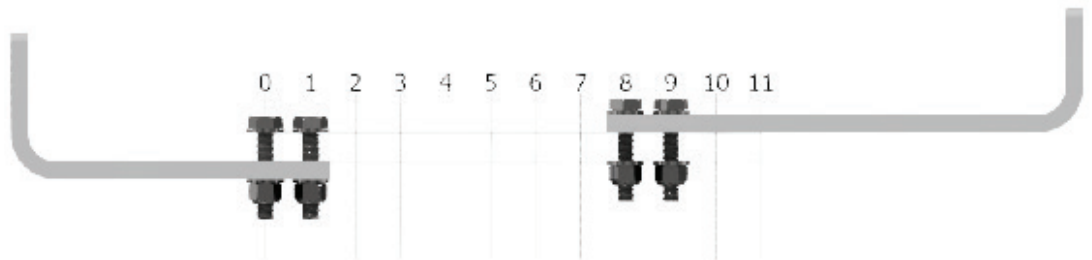

INSTALLATION FOR CRADLE CODE: AN

AN Cradle Set
Stock No: RS2695