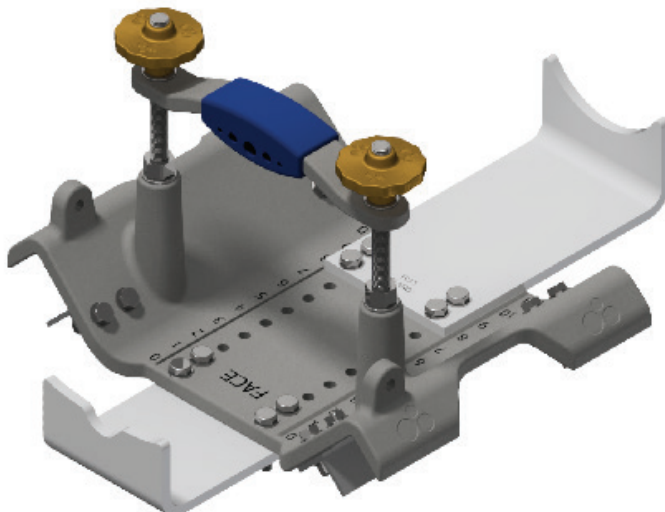

INSTALLATION FOR CRADLE CODE: AM

AM Cradle Set
Stock No: RS2694