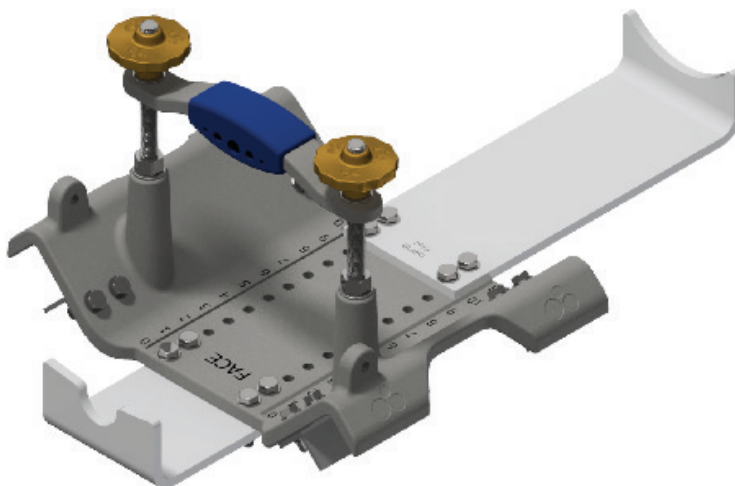

INSTALLATION FOR CRADLE CODE: BM

BM Cradle Set
Stock No: RS2720