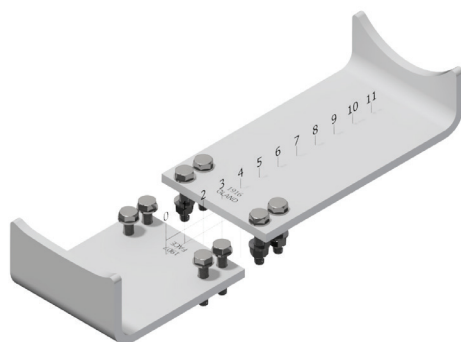

### Full CAT Skid

Footprint:	2475mm x 1000mm
Centre of Coupler Height:	517mm
Mass:	165KG

## HOW TO ORDER

1

Order **RS2748**  
CAT Full Skid with  
no Cradle.

2

From Page 2, select  
the cradle code.  
*E.g. AE*

**NOTE: The cradle is required to secure the coupler into the saddle. Each coupler has a unique cradle code that aligns the two couplers together.**