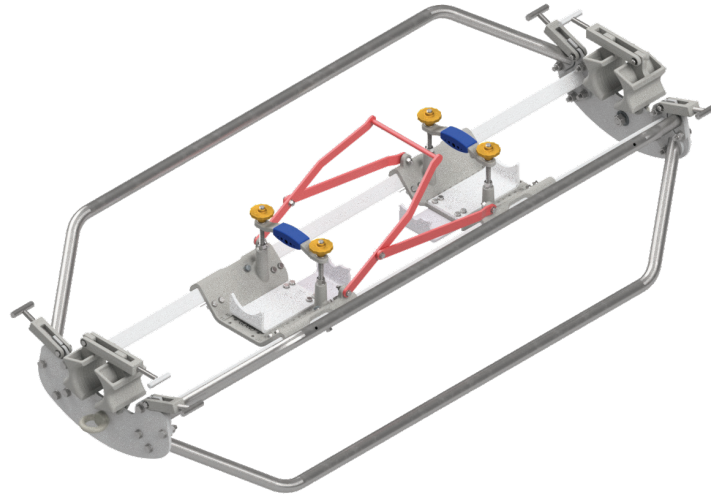

FULL CAT SKID ASSEMBLY CODES

RS		Code		Stock Number	Description
RS2748	+	AT	=	RS2748_AT	CAT Full Skid to suit AT Cradle
RS2748	+	AU	=	RS2748_AU	CAT Full Skid to suit AU Cradle
RS2748	+	AV	=	RS2748_AV	CAT Full Skid to suit AV Cradle
RS2748	+	AW	=	RS2748_AW	CAT Full Skid to suit AW Cradle
RS2748	+	AX	=	RS2748_AX	CAT Full Skid to suit AX Cradle
RS2748	+	AY	=	RS2748_AY	CAT Full Skid to suit AY Cradle
RS2748	+	AZ	=	RS2748_AZ	CAT Full Skid to suit AZ Cradle
RS2748	+	BA	=	RS2748_BA	CAT Full Skid to suit BA Cradle
RS2748	+	BB	=	RS2748_BB	CAT Full Skid to suit BB Cradle
RS2748	+	BC	=	RS2748_BC	CAT Full Skid to suit BC Cradle
RS2748	+	BD	=	RS2748_BD	CAT Full Skid to suit BD Cradle
RS2748	+	BE	=	RS2748_BE	CAT Full Skid to suit BE Cradle
RS2748	+	BF	=	RS2748_BF	CAT Full Skid to suit BF Cradle
RS2748	+	BG	=	RS2748_BG	CAT Full Skid to suit BG Cradle
RS2748	+	BH	=	RS2748_BH	CAT Full Skid to suit BH Cradle
RS2748	+	BI	=	RS2748_BI	CAT Full Skid to suit BI Cradle
RS2748	+	BJ	=	RS2748_BJ	CAT Full Skid to suit BJ Cradle
RS2748	+	BK	=	RS2748_BK	CAT Full Skid to suit BK Cradle
RS2748	+	BL	=	RS2748_BL	CAT Full Skid to suit BL Cradle
RS2748	+	BM	=	RS2748_BM	CAT Full Skid to suit BM Cradle
RS2748	+	BN	=	RS2748_BN	CAT Full Skid to suit BN Cradle
RS2748	+	BO	=	RS2748_BO	CAT Full Skid to suit BO Cradle