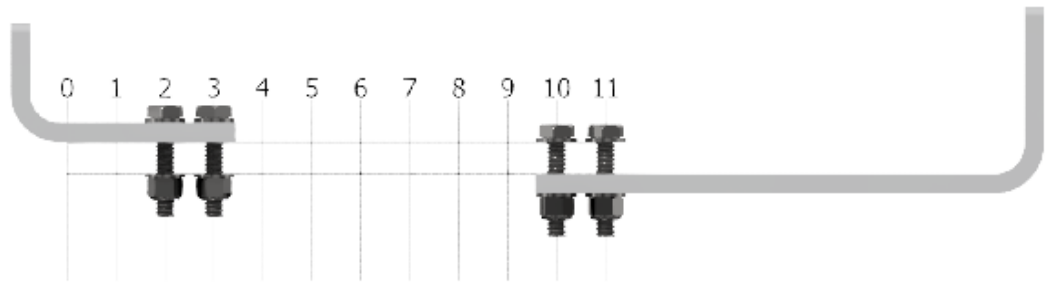

AU Cradle Set
Stock No: RS2702

INSTALLATION FOR CRADLE CODE: AV

AV Cradle Set
Stock No: RS2703

INSTALLATION FOR CRADLE CODE: AW

AW Cradle Set
Stock No: RS2704

INSTALLATION FOR CRADLE CODE: AX

AX Cradle Set
Stock No: RS2705