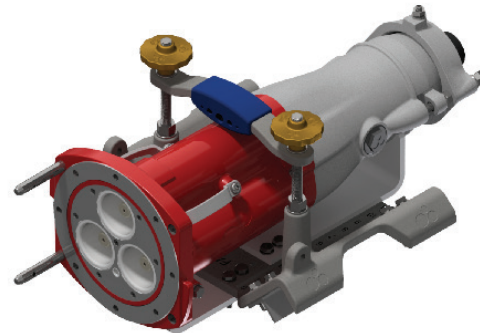

INSTALLATION FOR CRADLE CODE: AC

AC Cradle Set
Stock No: RS2684