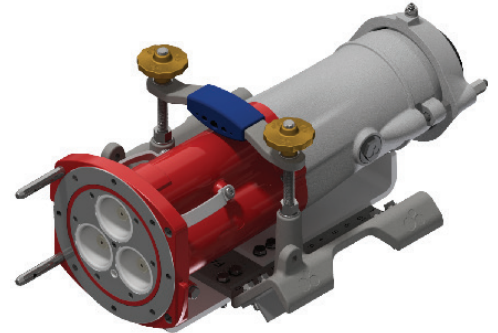

INSTALLATION FOR CRADLE CODE: AD

AD Cradle Set
Stock No: RS2685