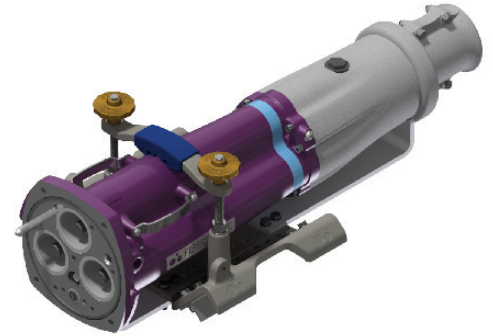

INSTALLATION FOR CRADLE CODE: BM

BM Cradle Set
Stock No: RS2720