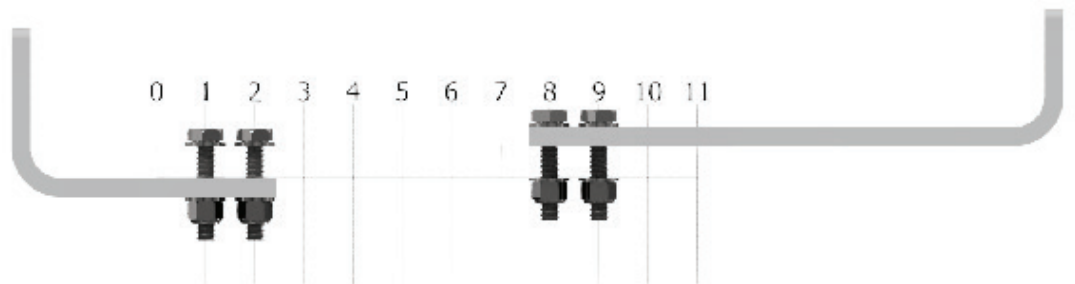

INSTALLATION FOR CRADLE CODE: AL

AL Cradle Set
Stock No: RS2693