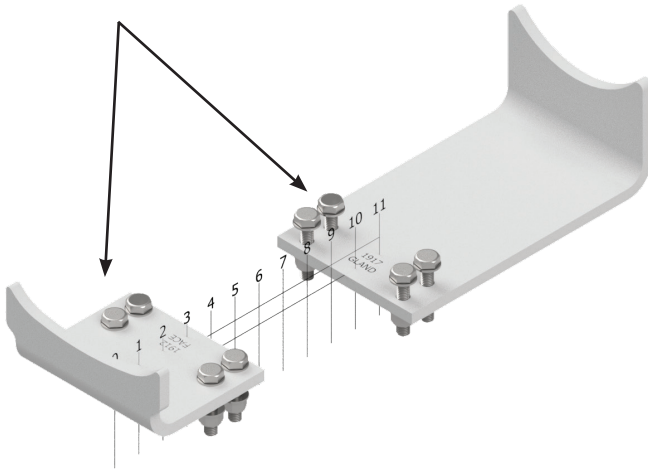

INSTALLATION FOR CRADLE CODE: AU

AU Cradle Set
Stock No: RS2702