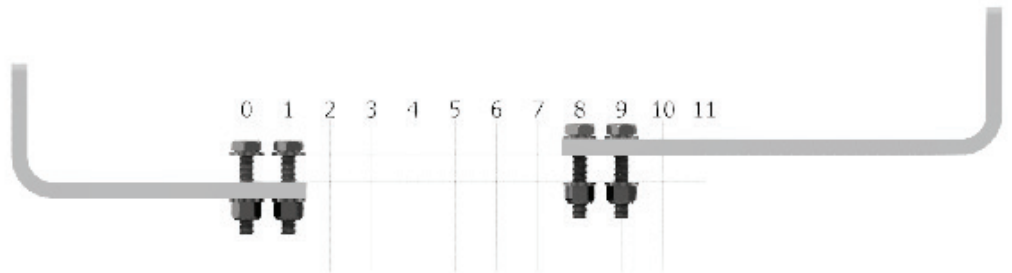

INSTALLATION FOR CRADLE CODE: AM

AM Cradle Set
Stock No: RS2694