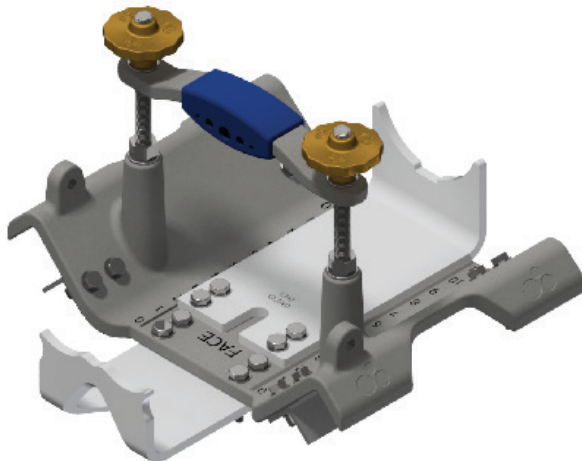

INSTALLATION FOR CRADLE CODE: BO

BO Cradle Set
Stock No: RS2655