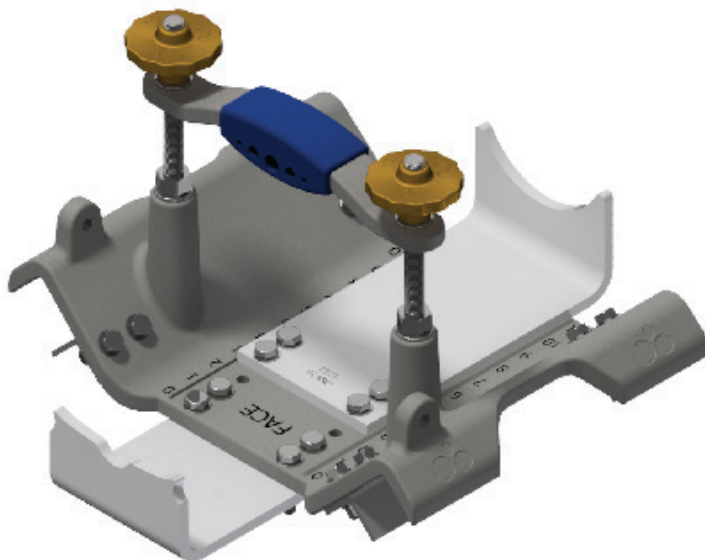

INSTALLATION FOR CRADLE CODE: AG

AG Cradle Set
Stock No: RS2688

PN