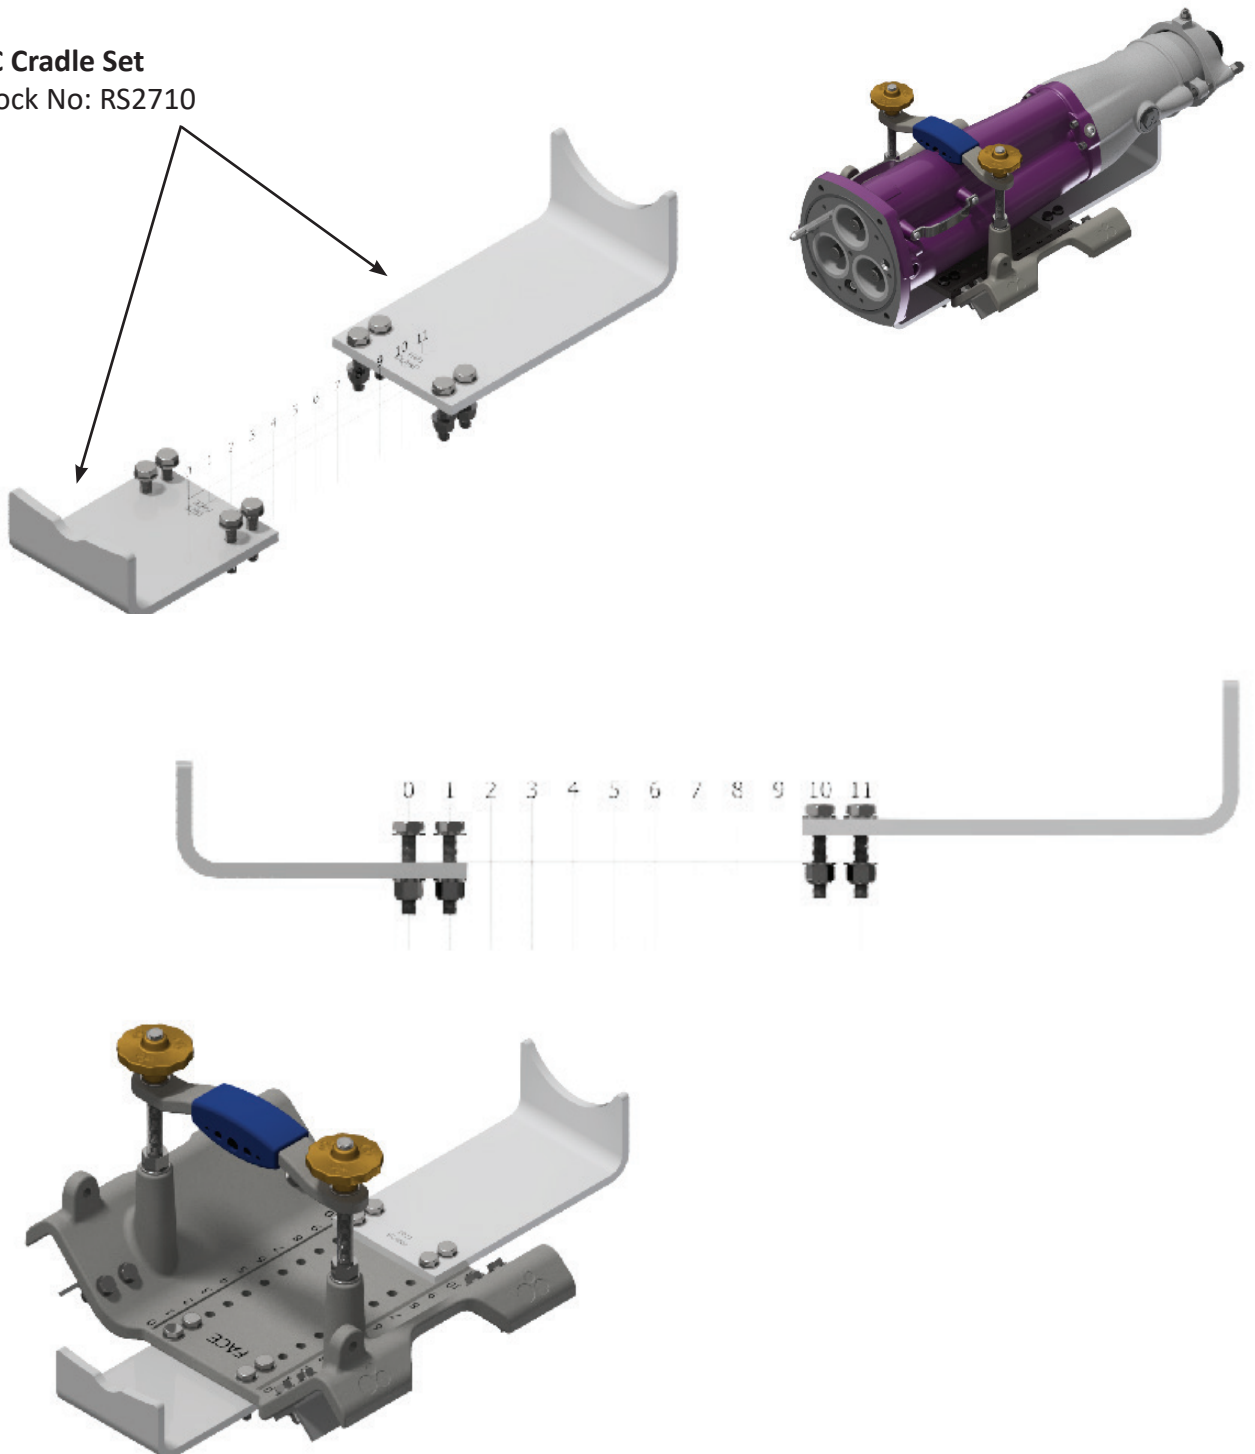

INSTALLATION FOR CRADLE CODE: BC

BC Cradle Set
Stock No: RS2710