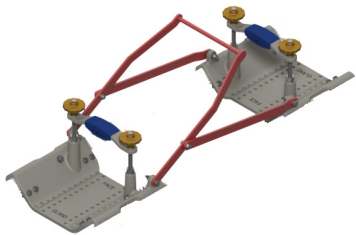

ACCESSORIES

RS2719	CAT Cradle Plate BL Set (8.7 Body — KANL Large Housing)	45
RS2720	CAT Cradle Plate BM Set (35 FO Body — Large Housing)	46
RS2721	CAT Cradle Plate BN Set (35 FO Body — Small Housing)	47
RS2655	CAT Cradle Plate BO Set (Ex118BSS/RF — Small Housing)	48
RS3859	CAT Cradle Plate BP Set (11KA 4B Body — KA Small Housing)	49
RS3860	CAT Cradle Plate BQ Set (11KA 4B Body — KA Large Housing)	50
RS3861	CAT Cradle Plate BR Set (11KA 4B Body — KANS Small Housing)	51
RS3862	CAT Cradle Plate BS Set (11KA 4B Body — KANL Large Housing)	52

RS2738 - Blank Full Saddle Assembly, NO CRADLES