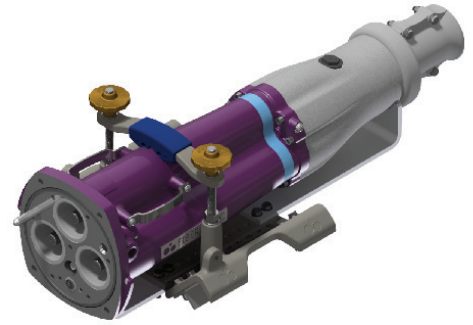

INSTALLATION FOR CRADLE CODE: BN

BN Cradle Set

Stock No: RS2721