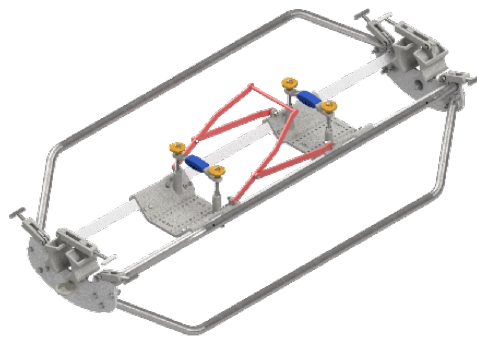

TECHNICAL GUIDE

Full CAT Skid

Footprint:	2475mm x 1000mm
Centre of Coupler Height:	517mm
Mass:	165KG

HOW TO ORDER

1

Order **RS2748**
CAT Full Skid with
no Cradle.

2

From Page 2, select
the cradle code.
E.g. AE

NOTE: The cradle is required to secure the coupler into the saddle. Each coupler has a unique cradle code that aligns the two couplers together.

3

CAT Skid with cradle
installed.
Add code to RS2748.
E.g. RS2748_AE