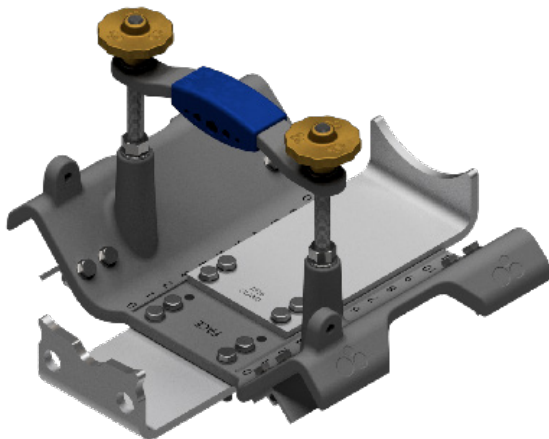

INSTALLATION FOR CRADLE CODE: BQ

BQ Cradle Set
Stock No: RS3860