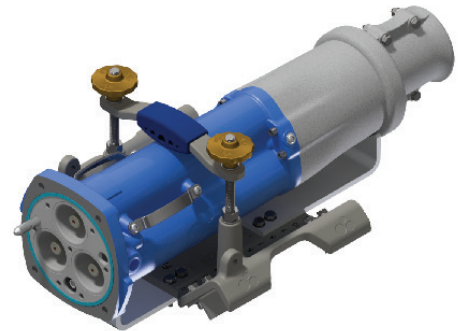

INSTALLATION FOR CRADLE CODE: AN

AN Cradle Set
Stock No: RS2695