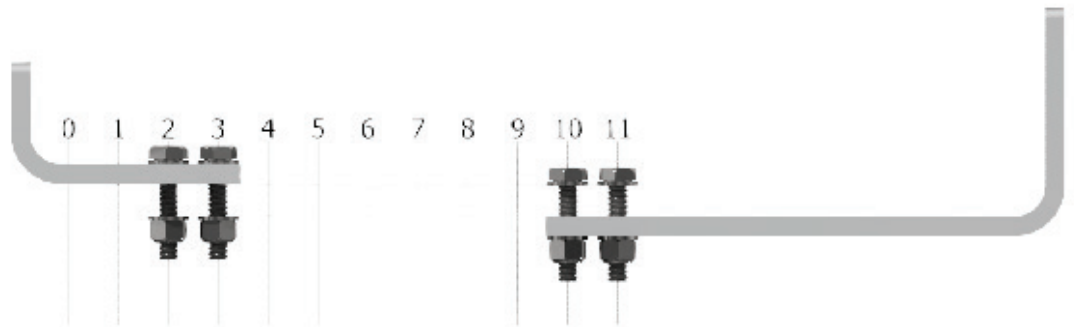

INSTALLATION FOR CRADLE CODE: AV

AV Cradle Set
Stock No: RS2703