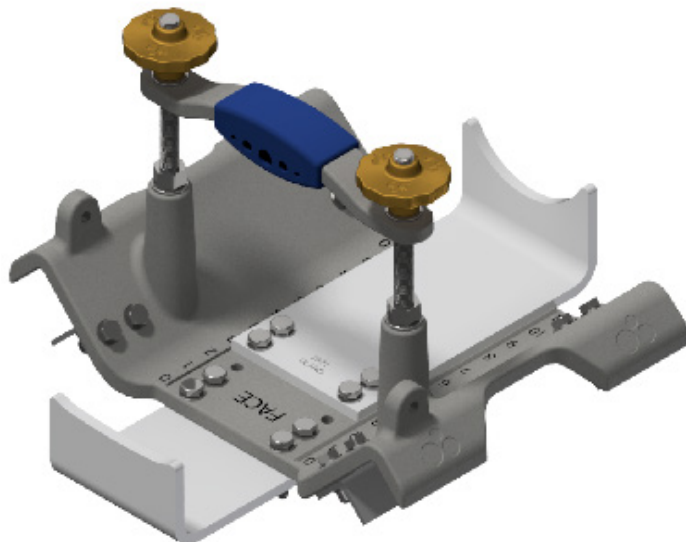

INSTALLATION FOR CRADLE CODE: AC

AC Cradle Set
Stock No: RS2684