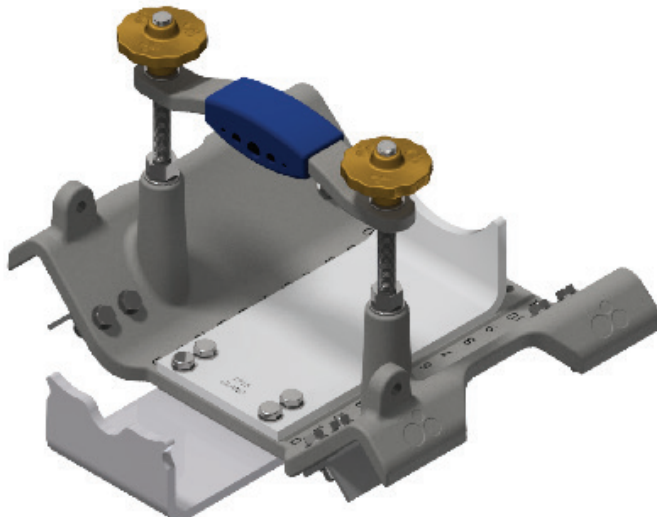

INSTALLATION FOR CRADLE CODE: BE

BE Cradle Set
Stock No: RS2712