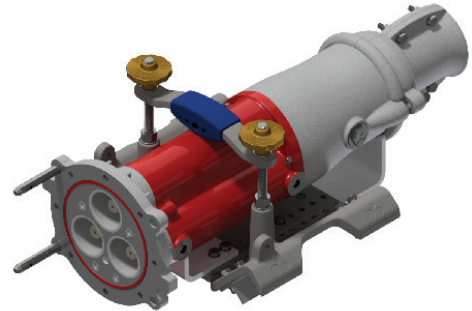

INSTALLATION FOR CRADLE CODE: AT

AT Cradle Set
Stock No: RS2701