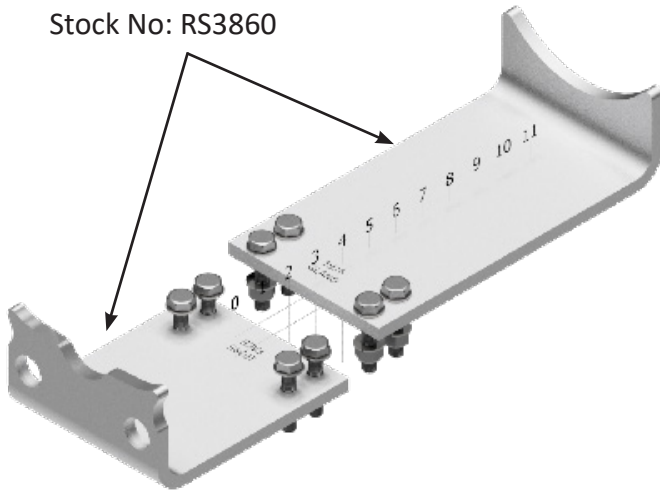

BI Cradle Set
Stock No: RS2716

INSTALLATION FOR CRADLE CODE: BJ

BJ Cradle Set
Stock No: RS2717

INSTALLATION FOR CRADLE CODE: BK

BK Cradle Set
Stock No: RS2718

INSTALLATION FOR CRADLE CODE: BL

BL Cradle Set
Stock No: RS2719

INSTALLATION FOR CRADLE CODE: BM

BM Cradle Set
Stock No: RS2720

INSTALLATION FOR CRADLE CODE: BN

BN Cradle Set
Stock No: RS2721

INSTALLATION FOR CRADLE CODE: BO

BO Cradle Set
Stock No: RS2655

INSTALLATION FOR CRADLE CODE: BP

BP Cradle Set
Stock No: RS3859

INSTALLATION FOR CRADLE CODE: BQ

BQ Cradle Set
Stock No: RS3860

INSTALLATION FOR CRADLE CODE: BR

BR Cradle Set
Stock No: RS3861

INSTALLATION FOR CRADLE CODE: BS

BS Cradle Set
Stock No: RS3862

SKID ASSEMBLY INSTRUCTIONS

1

1.1

1.2

1.3

Assemble Fixed Leg to cat skid end Plate using:
 2 x RS2722 – Cat Skid Fixed Leg Assembly
 2 x PN: 2736 – Cat Skid End Plate
 12 x PN: 1950-M16 X 45 GR4.6 Z/P SET HEX SET SCREW
 24 x PN: 1945-M16 (17.0X2.0) FLAT Z/P WASHER
 12 x PN: 1373-M16 Nylon (Nylock) Nut
 Note: Don't fully tighten