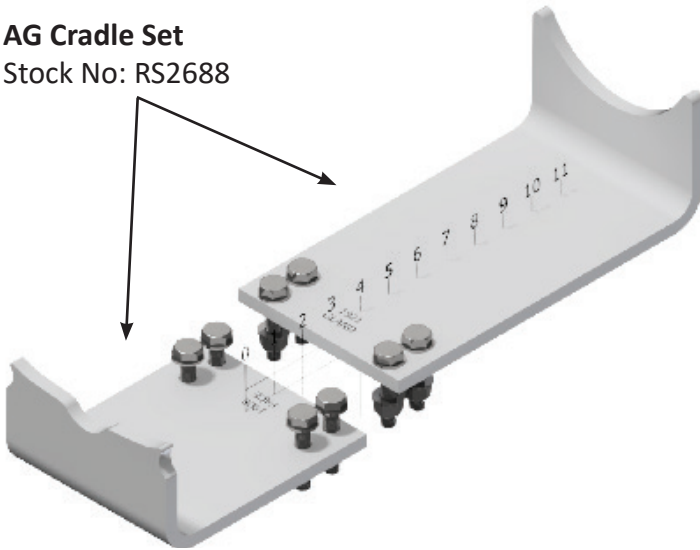

## INSTALLATION FOR CRADLE CODE: AE

AE Cradle Set  
Stock No: RS2686

## INSTALLATION FOR CRADLE CODE: AF

AF Cradle Set  
Stock No: RS2687

## INSTALLATION FOR CRADLE CODE: AG

AG Cradle Set  
Stock No: RS2688

PN