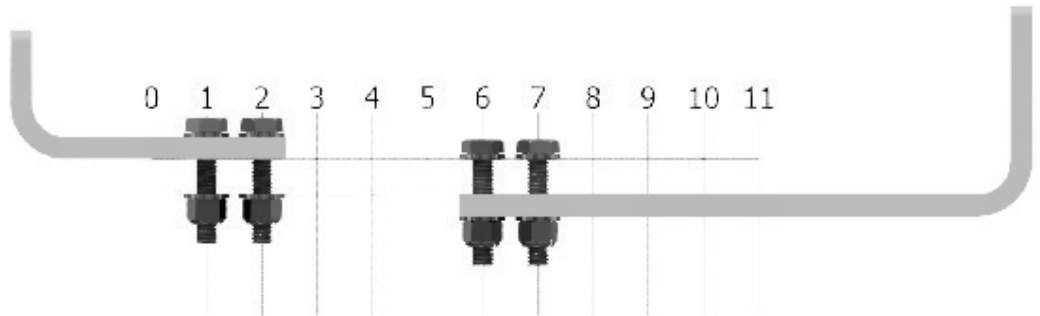

INSTALLATION FOR CRADLE CODE: AT

AT Cradle Set
Stock No: RS2701