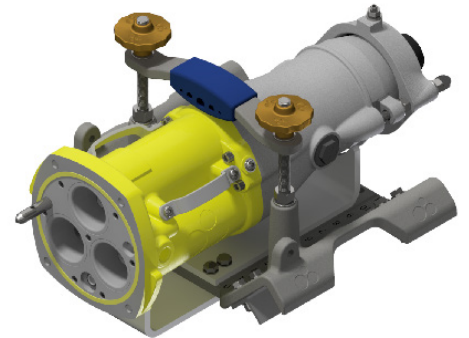

BI Cradle Set
Stock No: RS2716

INSTALLATION FOR CRADLE CODE: BJ

BJ Cradle Set
Stock No: RS2717

INSTALLATION FOR CRADLE CODE: BK

BK Cradle Set
Stock No: RS2718

INSTALLATION FOR CRADLE CODE: BL

BL Cradle Set
Stock No: RS2719