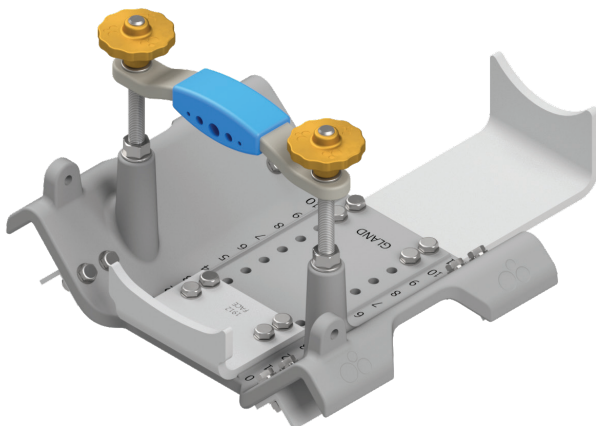

INSTALLATION FOR CRADLE CODE: AU

AU Cradle Set
Stock No: RS2702