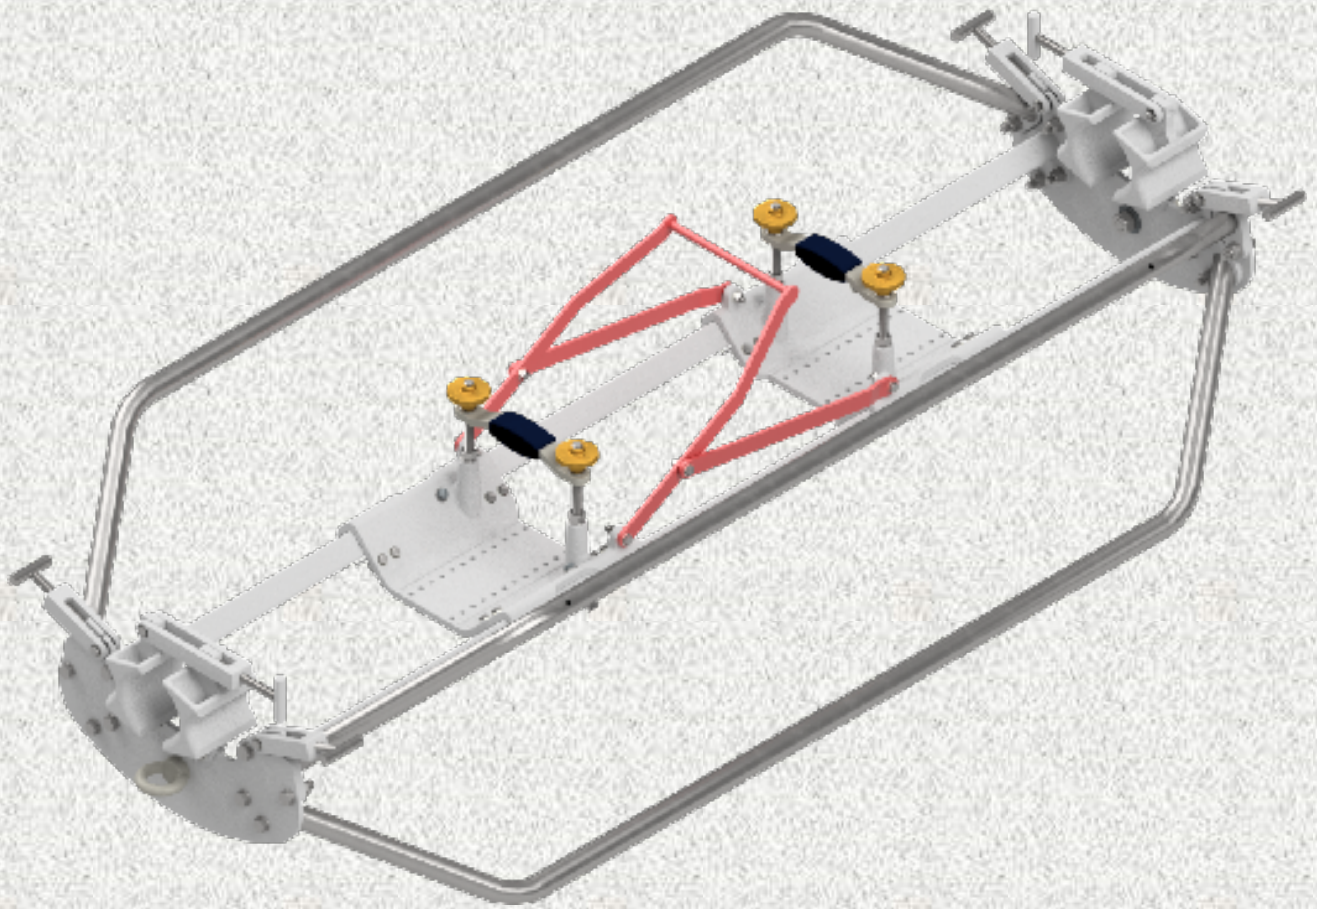

INNOVATION • RELIABILITY • PEDIGREE