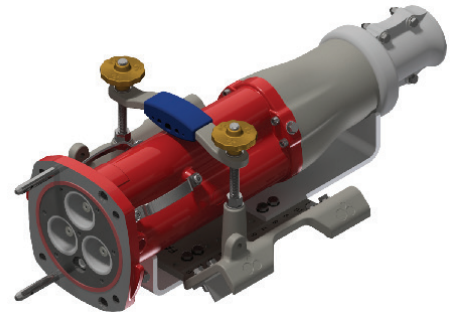

INSTALLATION FOR CRADLE CODE: AI

AI Cradle Set
Stock No: RS2690