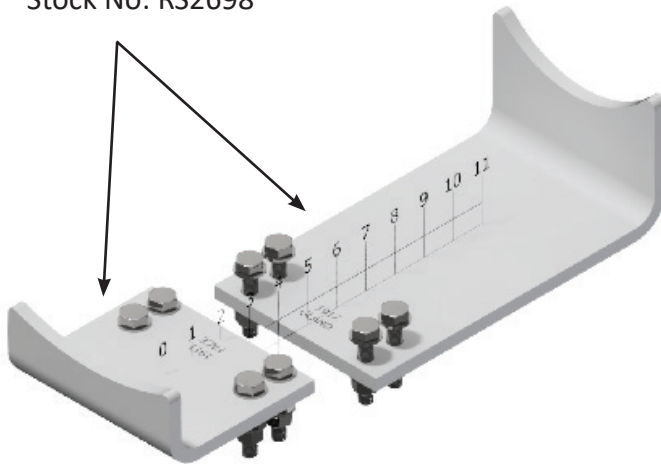

INSTALLATION FOR CRADLE CODE: AQ

AQ Cradle Set
Stock No: RS2698