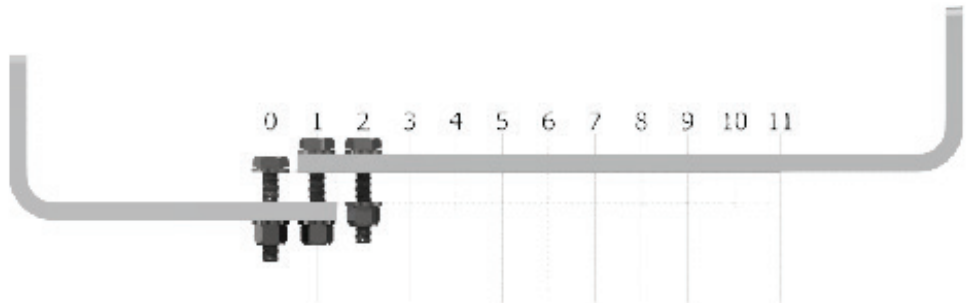

INSTALLATION FOR CRADLE CODE: AZ

AZ Cradle Set
Stock No: RS2707