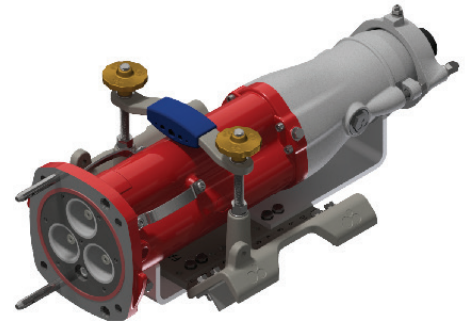

INSTALLATION FOR CRADLE CODE: AK

AK Cradle Set
Stock No: RS2692