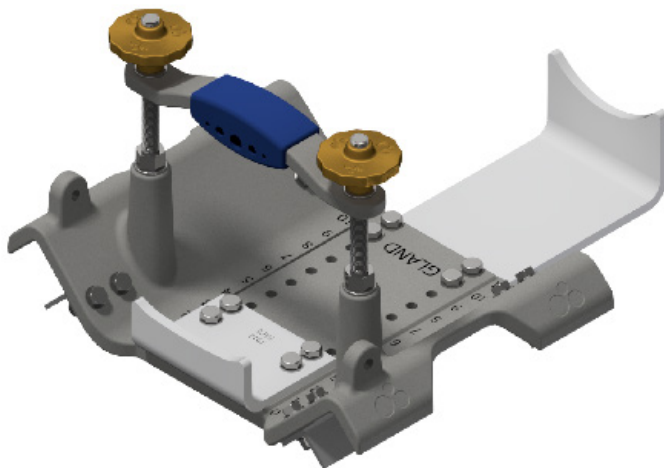

AU Cradle Set
Stock No: RS2702

INSTALLATION FOR CRADLE CODE: AV

AV Cradle Set
Stock No: RS2703

INSTALLATION FOR CRADLE CODE: AW

AW Cradle Set
Stock No: RS2704

INSTALLATION FOR CRADLE CODE: AX

AX Cradle Set
Stock No: RS2705

INSTALLATION FOR CRADLE CODE: AY

AY Cradle Set
Stock No: RS2706

INSTALLATION FOR CRADLE CODE: AZ

AZ Cradle Set
Stock No: RS2707

INSTALLATION FOR CRADLE CODE: BA

BA Cradle Set
Stock No: RS2708

INSTALLATION FOR CRADLE CODE: BB