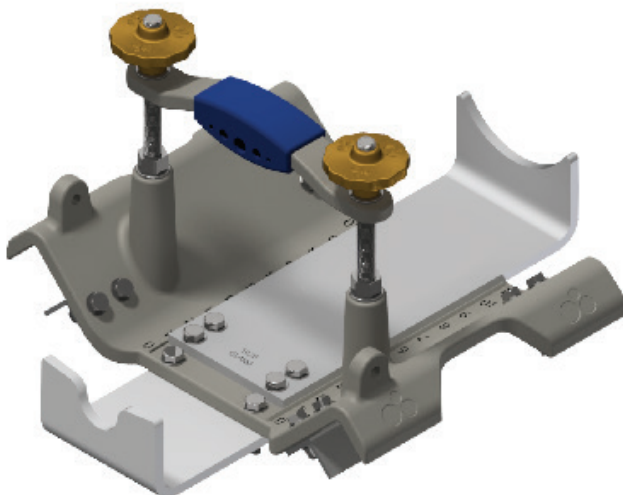

INSTALLATION FOR CRADLE CODE: AZ

AZ Cradle Set
Stock No: RS2707