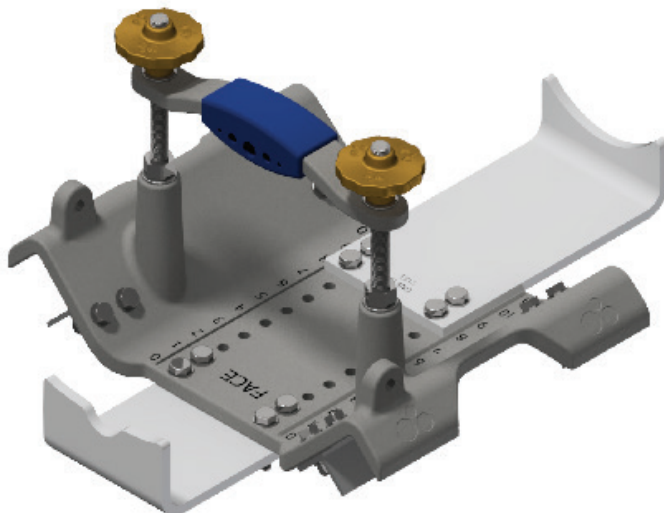

INSTALLATION FOR CRADLE CODE: AN

AN Cradle Set
Stock No: RS2695