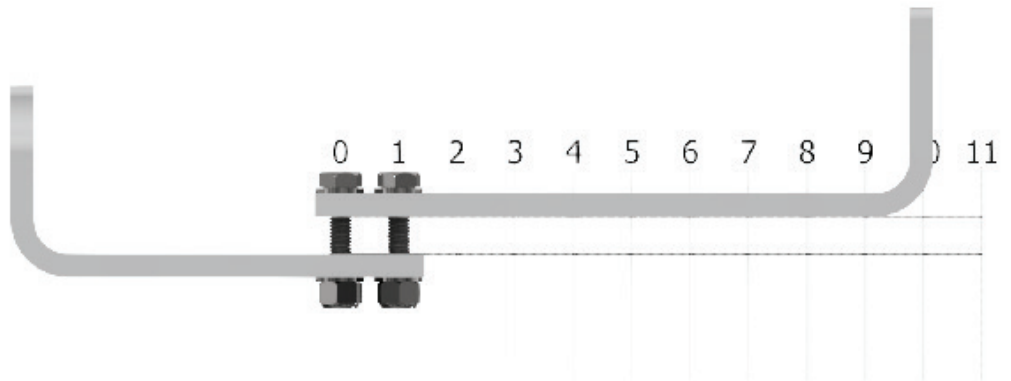

INSTALLATION FOR CRADLE CODE: BK

BK Cradle Set
Stock No: RS2718