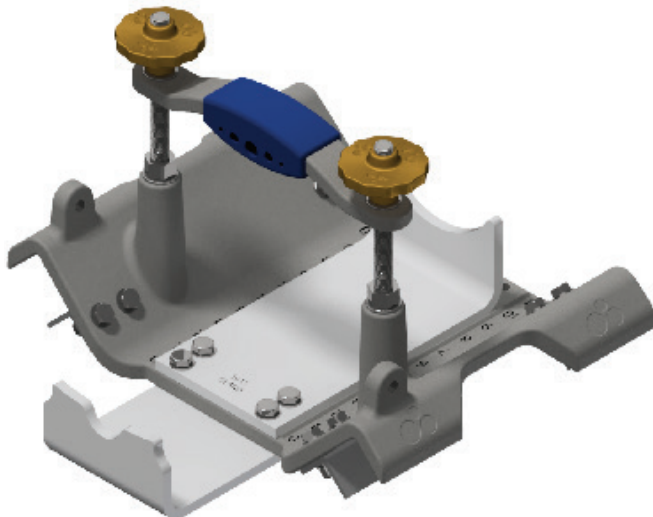

INSTALLATION FOR CRADLE CODE: BK

BK Cradle Set
Stock No: RS2718