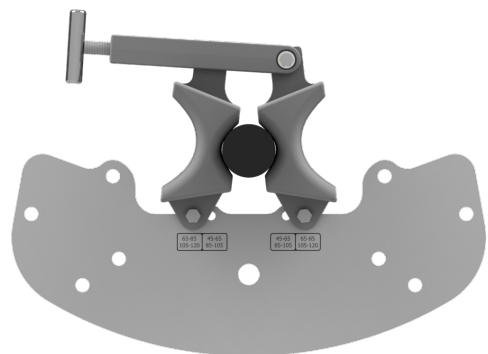

65-85mm Cable