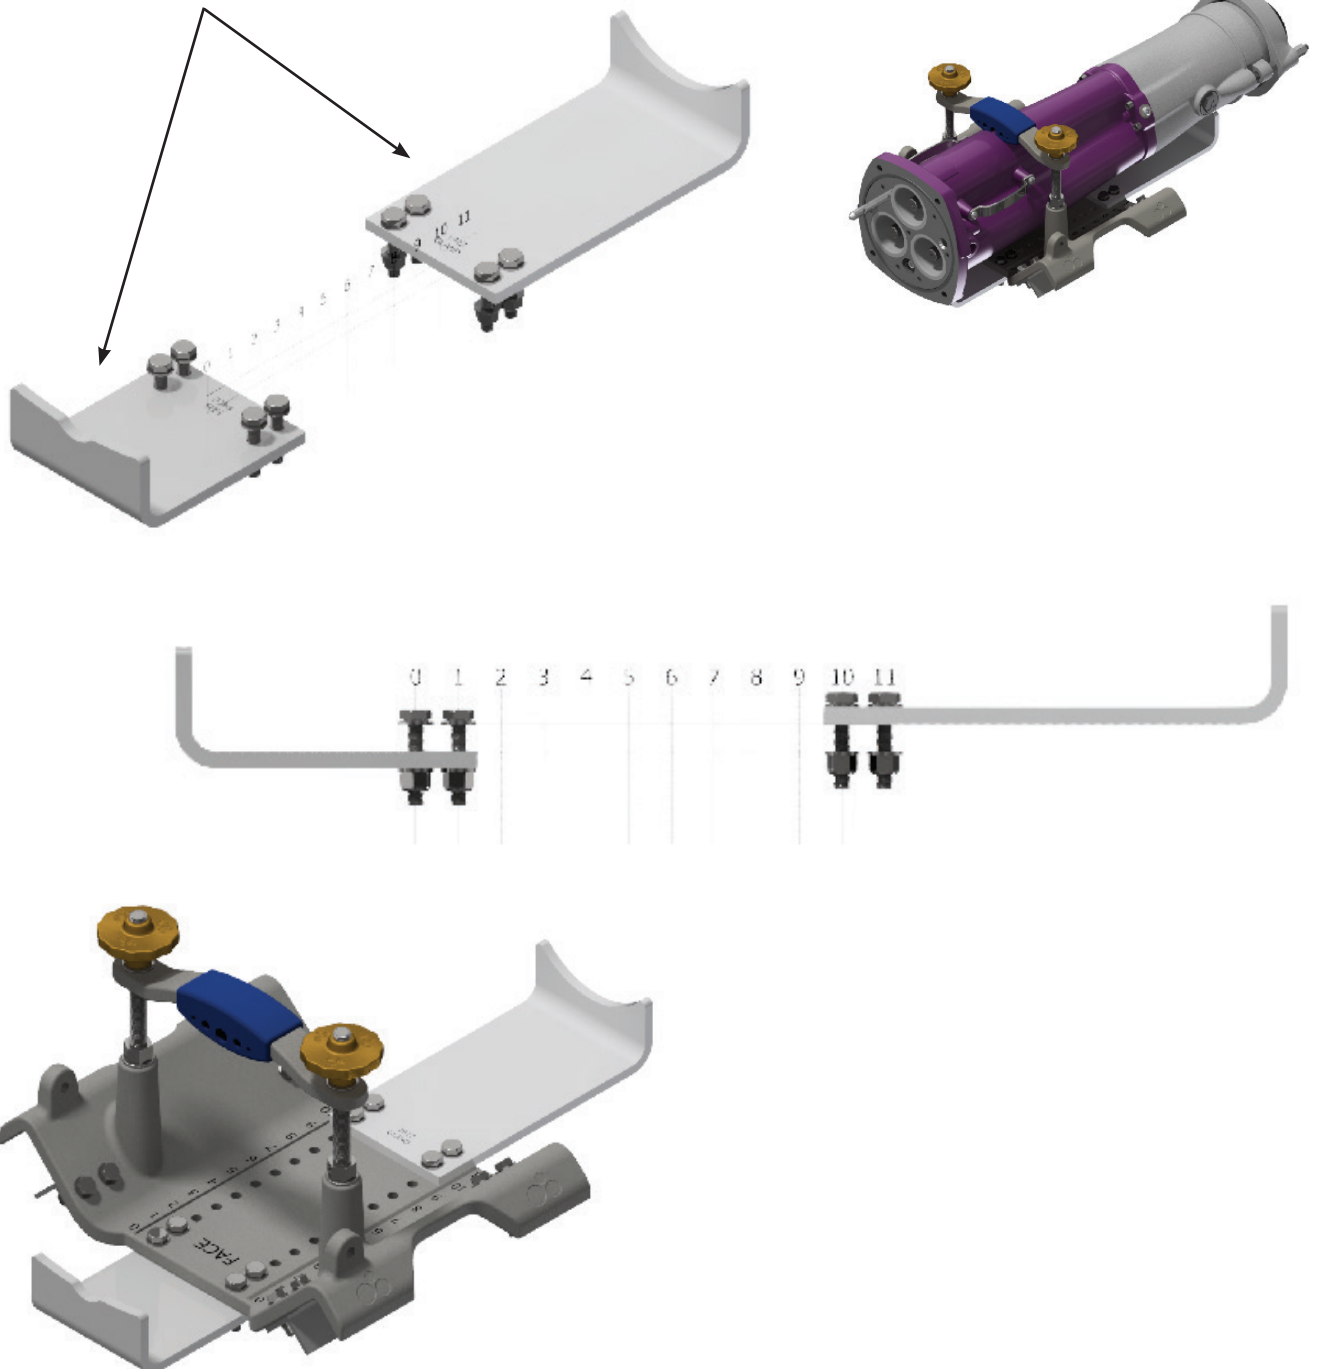

INSTALLATION FOR CRADLE CODE: BD

BD Cradle Set
Stock No: RS2711