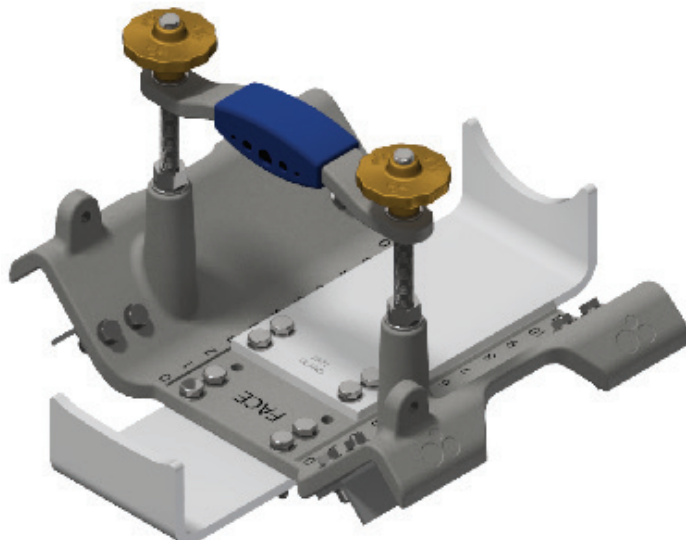

INSTALLATION FOR CRADLE CODE: AC

AC Cradle Set
Stock No: RS2684