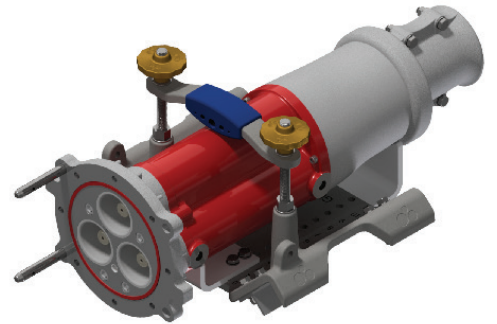

INSTALLATION FOR CRADLE CODE: AQ

AQ Cradle Set
Stock No: RS2698