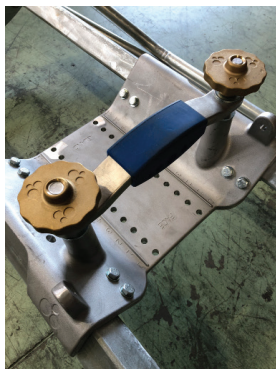

Spanner sizes required:

- 1 x 16mm
- 1 x 17mm

6

6.1

6.2

6.3

6.4

Install coupler clamp assembly