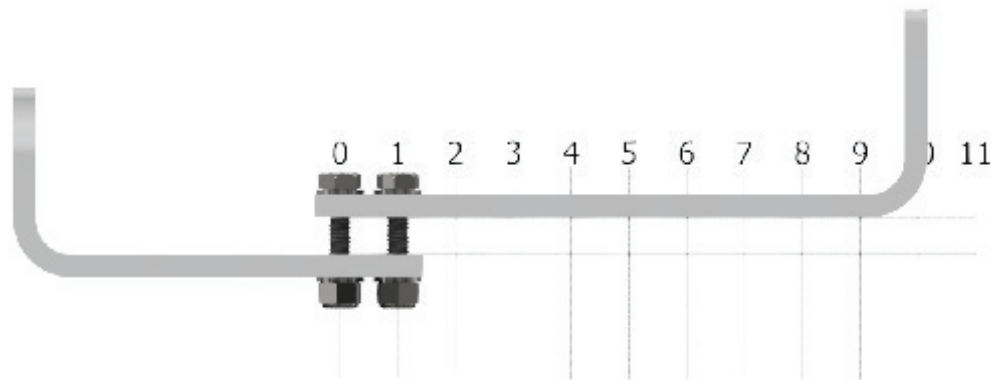

INSTALLATION FOR CRADLE CODE: BJ

BJ Cradle Set
Stock No: RS2717