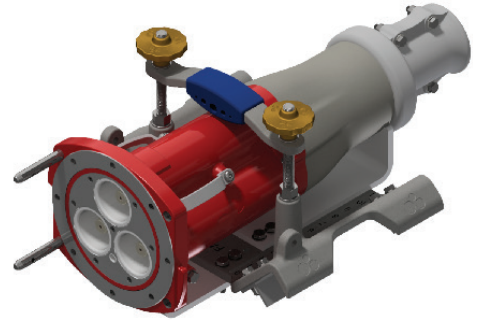

INSTALLATION FOR CRADLE CODE: AA

AA Cradle Set
Stock No: RS2682