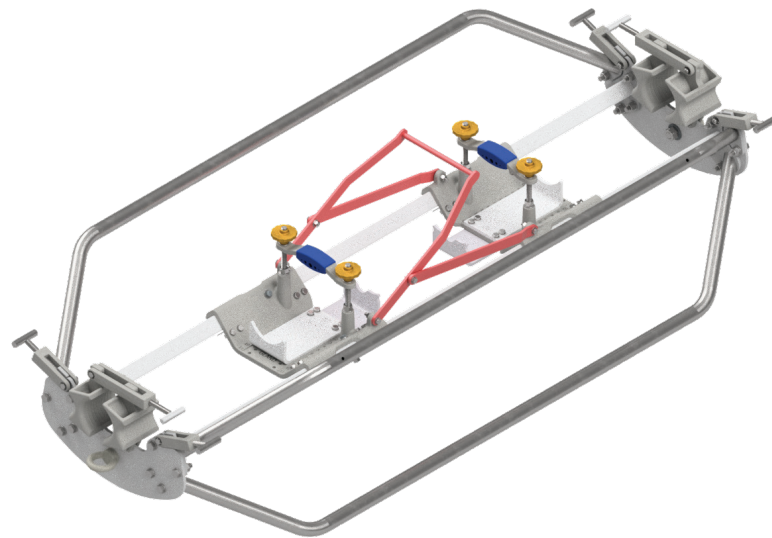

FULL CAT SKID ASSEMBLY CODES

RS		Code		Stock Number	Description
RS2748	+	AA	=	RS2748_AA	CAT Full Skid to suit AA Cradle
RS2748	+	AB	=	RS2748_AB	CAT Full Skid to suit AB Cradle
RS2748	+	AC	=	RS2748_AC	CAT Full Skid to suit AC Cradle
RS2748	+	AD	=	RS2748_AD	CAT Full Skid to suit AD Cradle
RS2748	+	AE	=	RS2748_AE	CAT Full Skid to suit AE Cradle
RS2748	+	AF	=	RS2748_AF	CAT Full Skid to suit AF Cradle
RS2748	+	AG	=	RS2748_AG	CAT Full Skid to suit AG Cradle
RS2748	+	AH	=	RS2748_AH	CAT Full Skid to suit AH Cradle
RS2748	+	AI	=	RS2748_AI	CAT Full Skid to suit AI Cradle
RS2748	+	AJ	=	RS2748_AJ	CAT Full Skid to suit AJ Cradle
RS2748	+	AK	=	RS2748_AK	CAT Full Skid to suit AK Cradle
RS2748	+	AL	=	RS2748_AL	CAT Full Skid to suit AL Cradle
RS2748	+	AM	=	RS2748_AM	CAT Full Skid to suit AM Cradle
RS2748	+	AN	=	RS2748_AN	CAT Full Skid to suit AN Cradle
RS2748	+	AO	=	RS2748_AO	CAT Full Skid to suit AO Cradle
RS2748	+	AP	=	RS2748_AP	CAT Full Skid to suit AP Cradle
RS2748	+	AQ	=	RS2748_AQ	CAT Full Skid to suit AQ Cradle
RS2748	+	AR	=	RS2748_AR	CAT Full Skid to suit AR Cradle
RS2748	+	AS	=	RS2748_AS	CAT Full Skid to suit AS Cradle