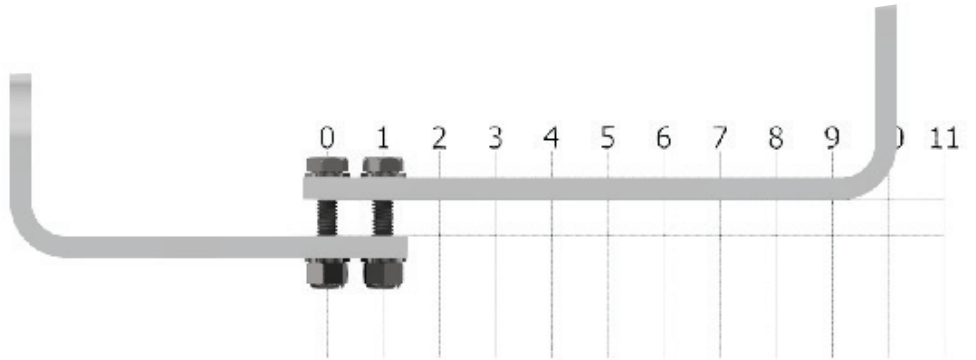

INSTALLATION FOR CRADLE CODE: BL

BL Cradle Set
Stock No: RS2719