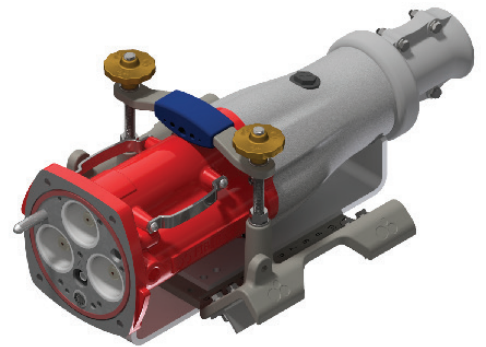

INSTALLATION FOR CRADLE CODE: AZ

AZ Cradle Set
Stock No: RS2707