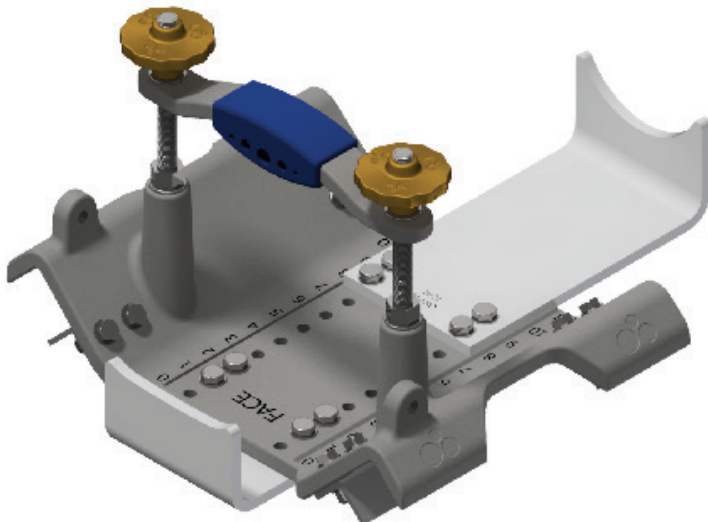

INSTALLATION FOR CRADLE CODE: AK

AK Cradle Set
Stock No: RS2692