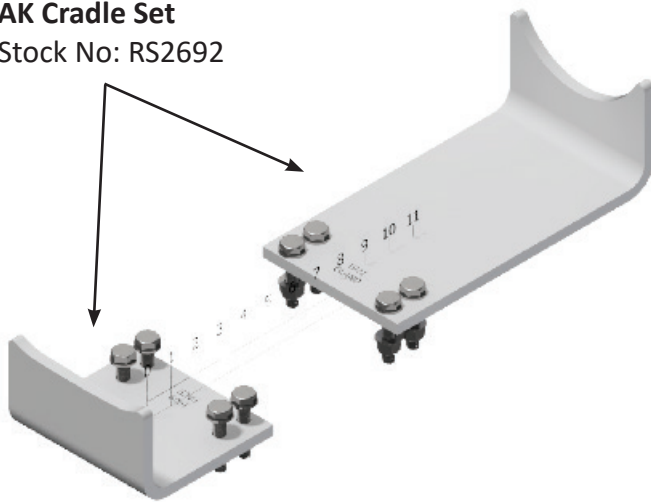

## INSTALLATION FOR CRADLE CODE: AJ

AJ Cradle Set  
Stock No: RS2691

PN

## INSTALLATION FOR CRADLE CODE: AK

AK Cradle Set  
Stock No: RS2692