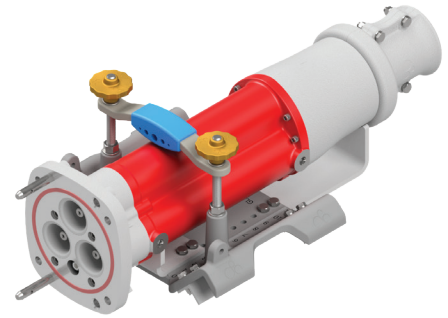

INSTALLATION FOR CRADLE CODE: AU

AU Cradle Set
Stock No: RS2702