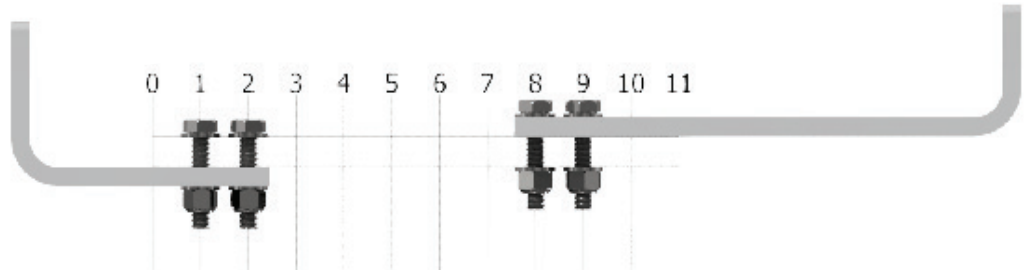

INSTALLATION FOR CRADLE CODE: AJ

AJ Cradle Set
Stock No: RS2691

PN