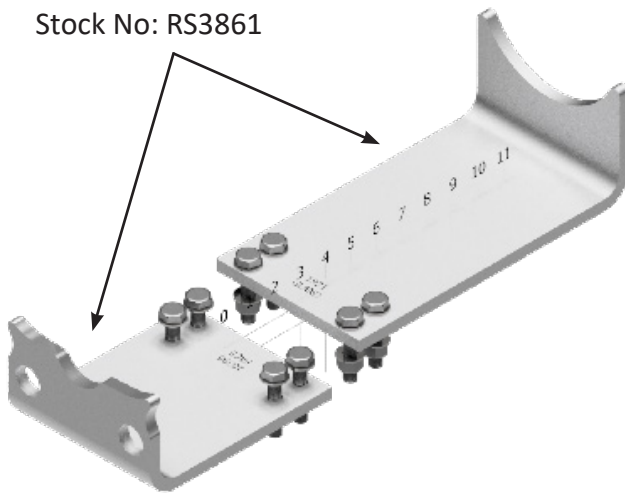

TECHNICAL GUIDE

Full CAT Skid

Footprint:	2475mm x 1000mm
Centre of Coupler Height:	517mm
Mass:	165KG

HOW TO ORDER

1

Order **RS2748**
CAT Full Skid with
no Cradle.

2

From Page 2, select
the cradle code.
E.g. AE

INSTALLATION FOR CRADLE CODE: BM

BM Cradle Set
Stock No: RS2720

INSTALLATION FOR CRADLE CODE: BN

BN Cradle Set
Stock No: RS2721

INSTALLATION FOR CRADLE CODE: BO

BO Cradle Set
Stock No: RS2655

INSTALLATION FOR CRADLE CODE: BP

BP Cradle Set
Stock No: RS3859

INSTALLATION FOR CRADLE CODE: BQ

BQ Cradle Set
Stock No: RS3860

INSTALLATION FOR CRADLE CODE: BR

BR Cradle Set
Stock No: RS3861

INSTALLATION FOR CRADLE CODE: BS

BS Cradle Set
Stock No: RS3862

SKID ASSEMBLY INSTRUCTIONS

1

1.1

1.2

1.3

Assemble Fixed Leg to cat skid end Plate using:
 2 x RS2722 – Cat Skid Fixed Leg Assembly
 2 x PN: 2736 – Cat Skid End Plate
 12 x PN: 1950-M16 X 45 GR4.6 Z/P SET HEX SET SCREW
 24 x PN: 1945-M16 (17.0X2.0) FLAT Z/P WASHER
 12 x PN: 1373-M16 Nylon (Nylock) Nut
 Note: Don't fully tighten