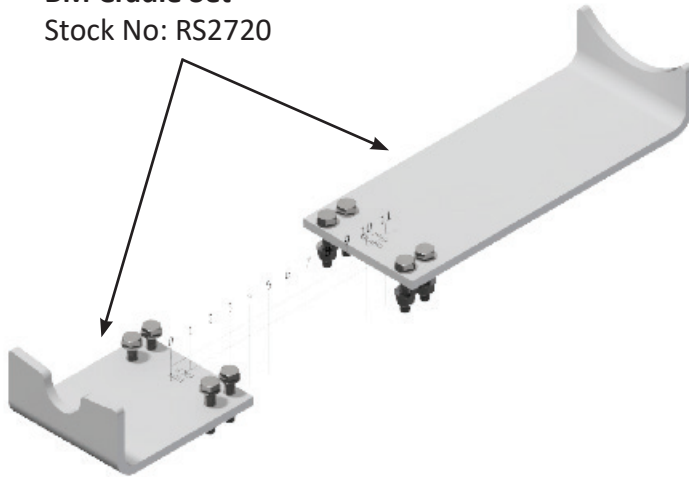

INSTALLATION FOR CRADLE CODE: BM

BM Cradle Set
Stock No: RS2720