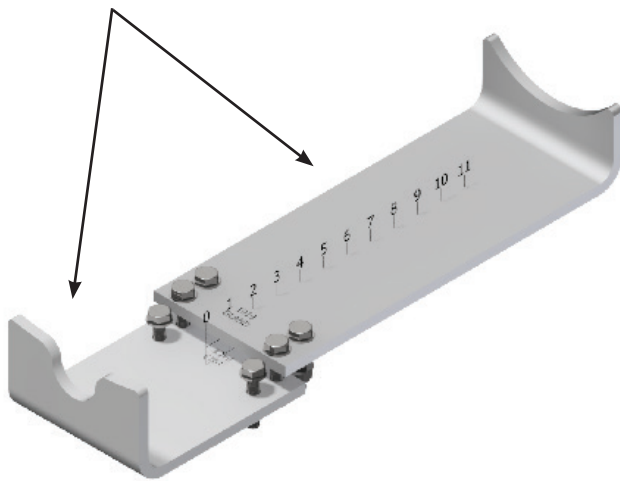

INSTALLATION FOR CRADLE CODE: AY

AY Cradle Set
Stock No: RS2706