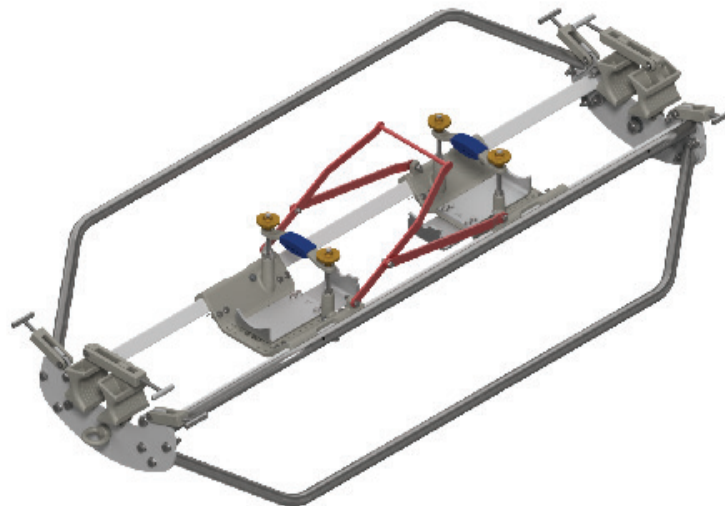

INDEX

Description	Page
How to order.....	1
Cradle Codes.....	2
Full CAT Skid Assembly Codes.....	3-4
Assembly Saddle Codes.....	5-6
Set up Cradle Instructions.....	7-47
Skid Assembly Instructions.....	48-54
Cradle Stock Numbers.....	55
Accessories.....	56
Notes.....	57

TECHNICAL GUIDE

Full CAT Skid

Footprint:	2475mm x 1000mm
Centre of Coupler Height:	517mm
Mass:	165KG