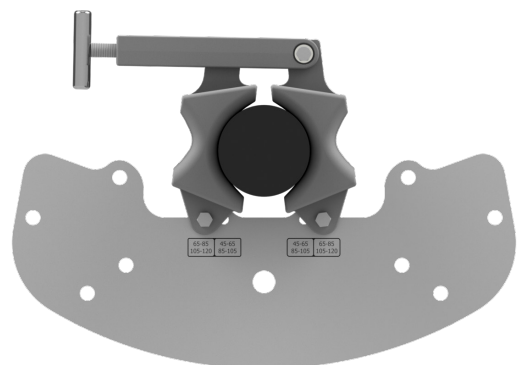

Spanner sizes required:
1 x 16mm
1 x 17mm

SKID ASSEMBLY INSTRUCTIONS

10

Fix CAT skid cable clamp all sizes
 4 x PN: 2764-CAT Skid cable clamp- all sizes
 4 x PN: 1083-M10x50 GR4.6 Z/P HEX SET SCREW
 4 x PN: 1193-M10 Z/P NYLON NUT SILVER
 *Note: Don't fully tighten, must be able to swing.

Refer to the images below for the correct cable position.

Spanner sizes required:
 1 x 16mm
 1 x 17mm

10.1

45-65mm Cable

65-85mm Cable

85-105mm Cable

105-120mm Cable

SKID ASSEMBLY INSTRUCTIONS

11

11.1

11.2

Fix toggles to clamps

- 2 x PN: RS2740-CAT Skid cable clamp toggle
- 2 x PN: 1083-M10x50 GR4.6 Z/P HEX SET SCREW
- 2 x PN: 1193-M10 Z/P NYLON NUT SILVER
- 4 x PN: 1091-M10x21x1.6 Z/P SILVER FLAT WASHER