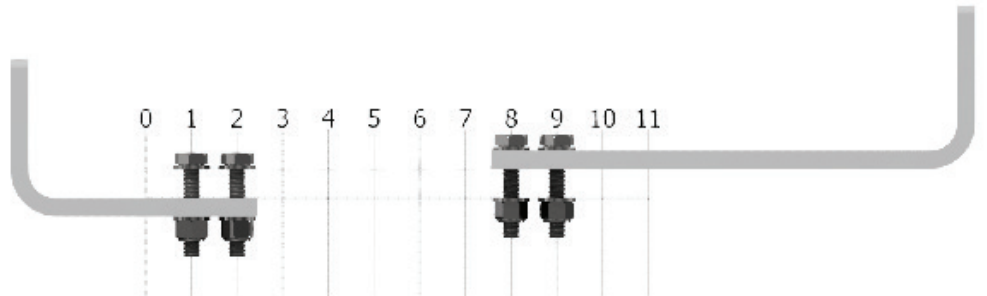

INSTALLATION FOR CRADLE CODE: AI

AI Cradle Set
Stock No: RS2690