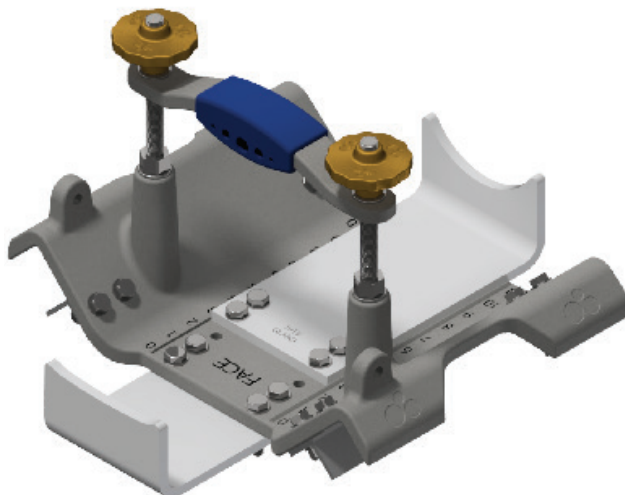

INSTALLATION FOR CRADLE CODE: AA

AA Cradle Set
Stock No: RS2682