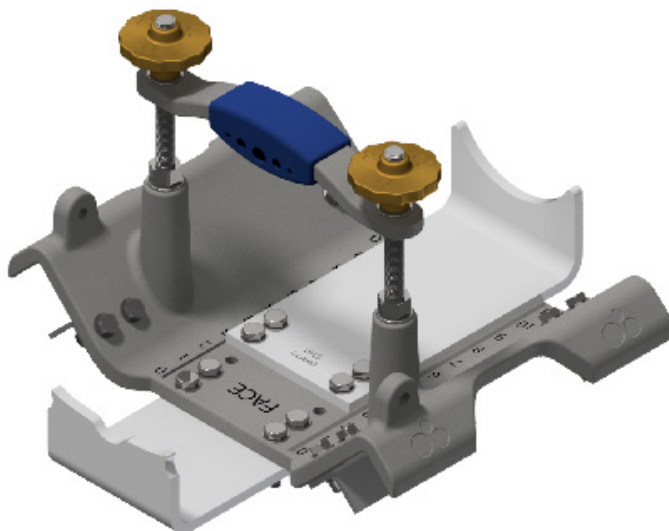

INSTALLATION FOR CRADLE CODE: AE

AE Cradle Set
Stock No: RS2686