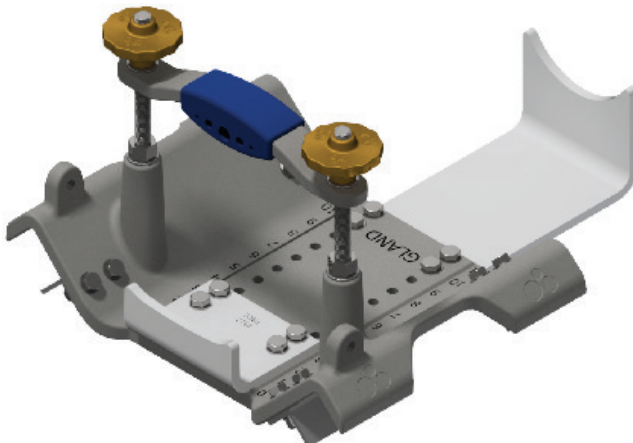

INSTALLATION FOR CRADLE CODE: AV

AV Cradle Set
Stock No: RS2703