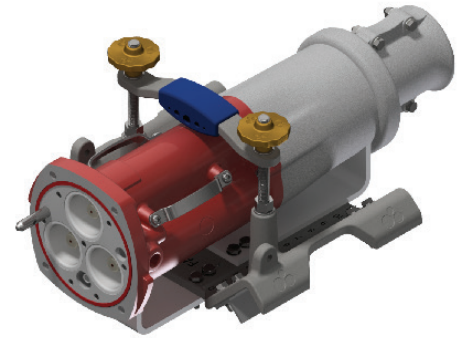

INSTALLATION FOR CRADLE CODE: AF

AF Cradle Set
Stock No: RS2687