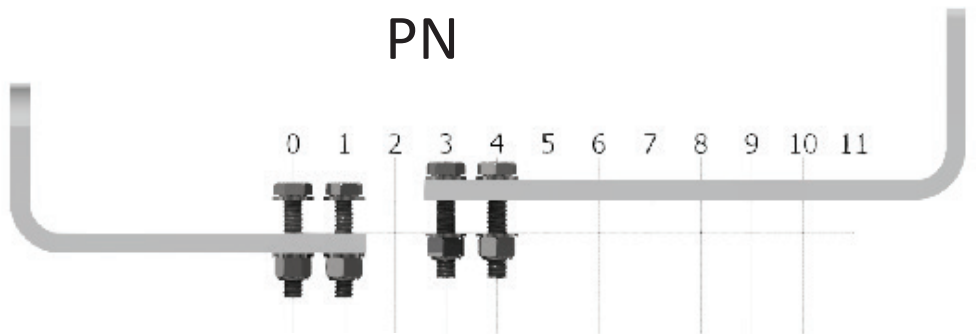

INSTALLATION FOR CRADLE CODE: AG

AG Cradle Set
Stock No: RS2688

PN