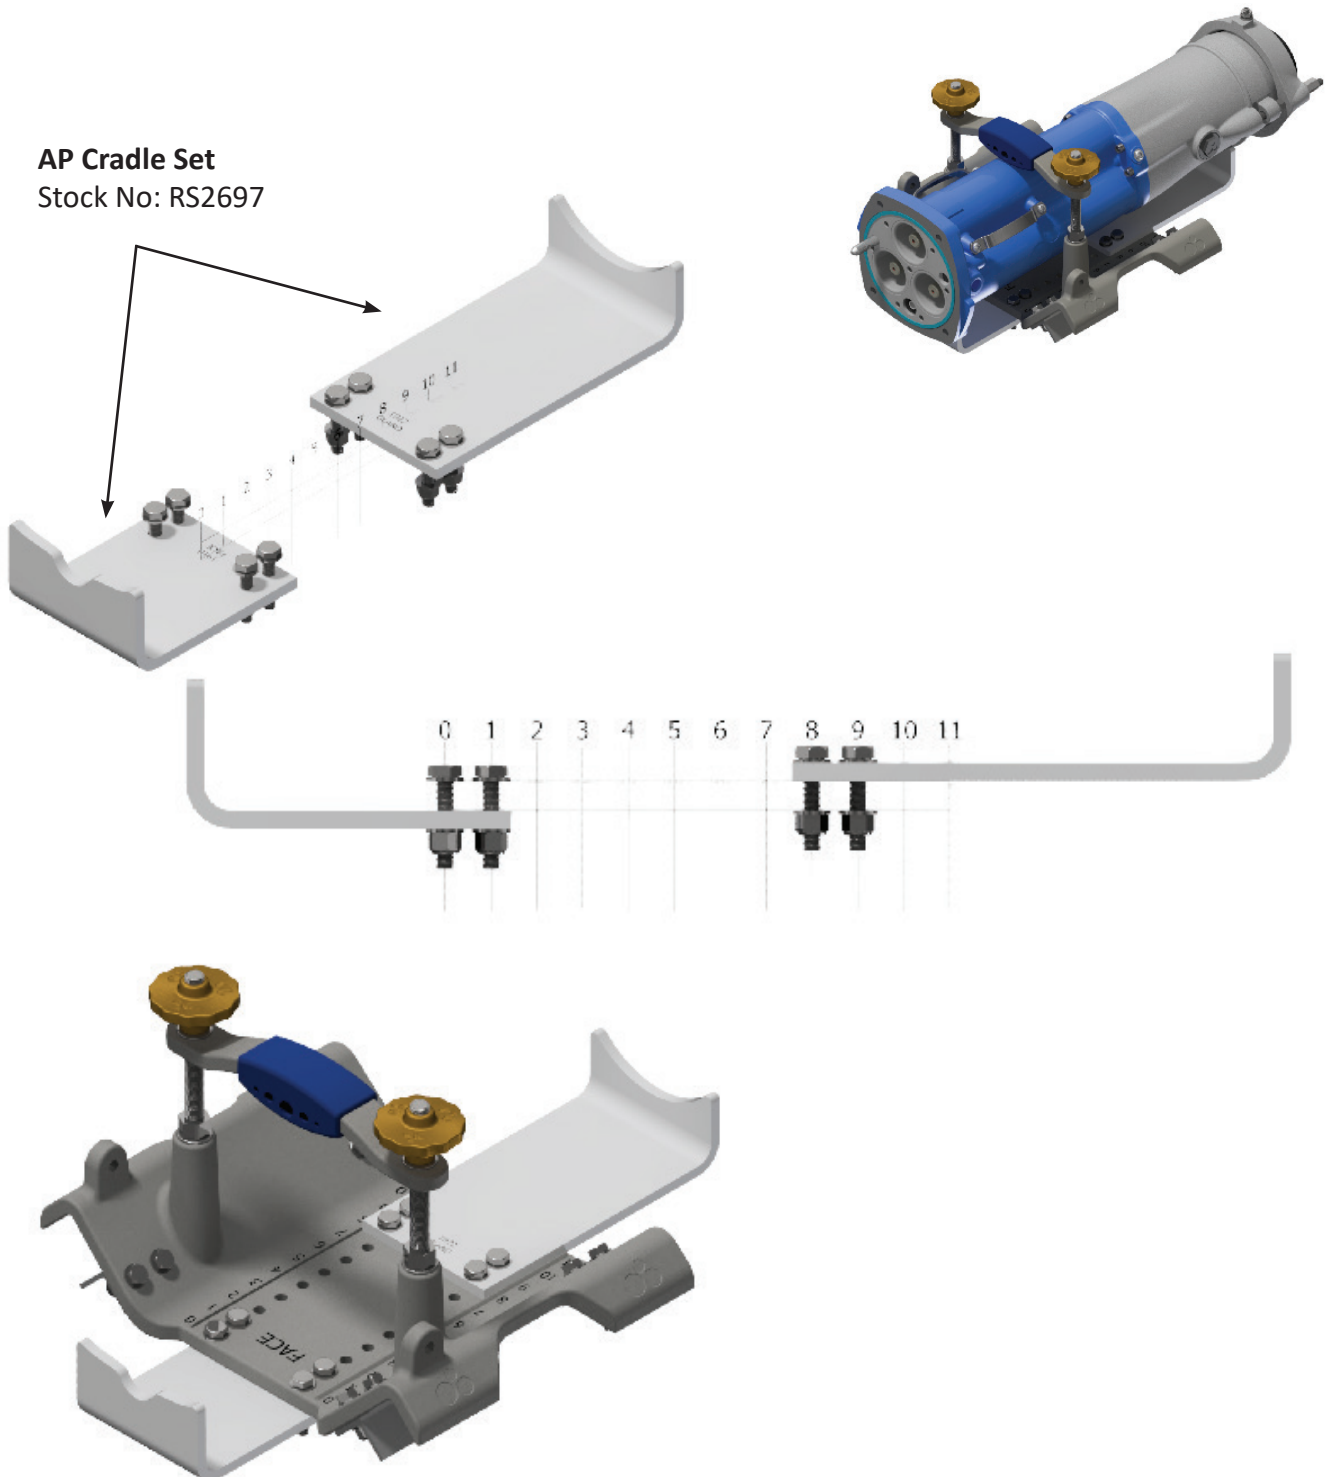

INSTALLATION FOR CRADLE CODE: AP

AP Cradle Set
Stock No: RS2697