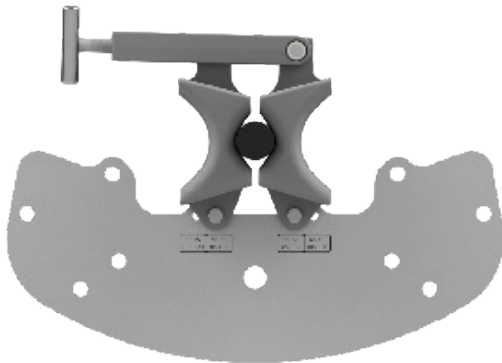

Fix CAT skid cable clamp all sizes
4 x PN: 2764-CAT Skid cable clamp- all sizes
4 x PN: 1083-M10x50 GR4.6 Z/P HEX SET SCREW
4 x PN: 1193-M10 Z/P NYLON NUT SILVER
*Note: Don't fully tighten, must be able to swing.

Refer to the images below for the correct cable position.

Spanner sizes required:
1 x 16mm
1 x 17mm

45-65mm Cable