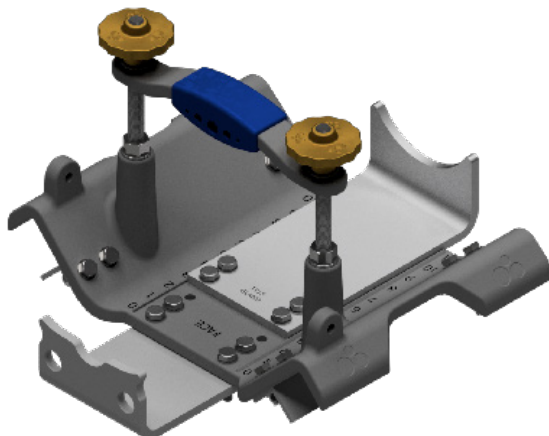

INSTALLATION FOR CRADLE CODE: BP

BP Cradle Set
Stock No: RS3859