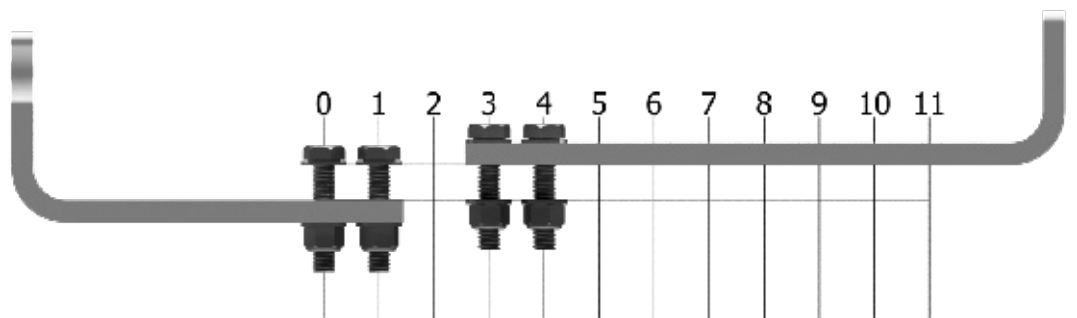

BP Cradle Set
Stock No: RS3859

INSTALLATION FOR CRADLE CODE: BQ

BQ Cradle Set
Stock No: RS3860

INSTALLATION FOR CRADLE CODE: BR

BR Cradle Set
Stock No: RS3861

INSTALLATION FOR CRADLE CODE: BS

BS Cradle Set
Stock No: RS3862