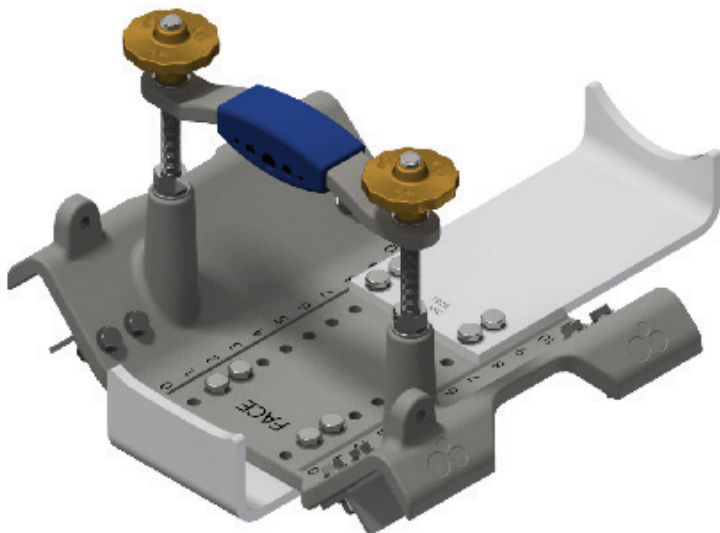

INSTALLATION FOR CRADLE CODE: AJ

AJ Cradle Set
Stock No: RS2691

PN