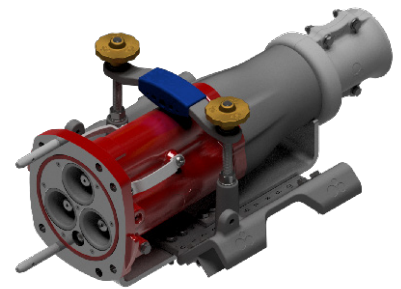

INSTALLATION FOR CRADLE CODE: BP

BP Cradle Set
Stock No: RS3859