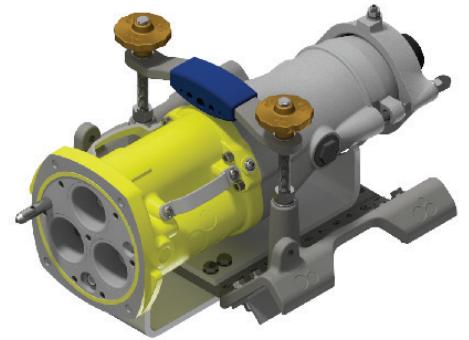

INSTALLATION FOR CRADLE CODE: BK

BK Cradle Set
Stock No: RS2718