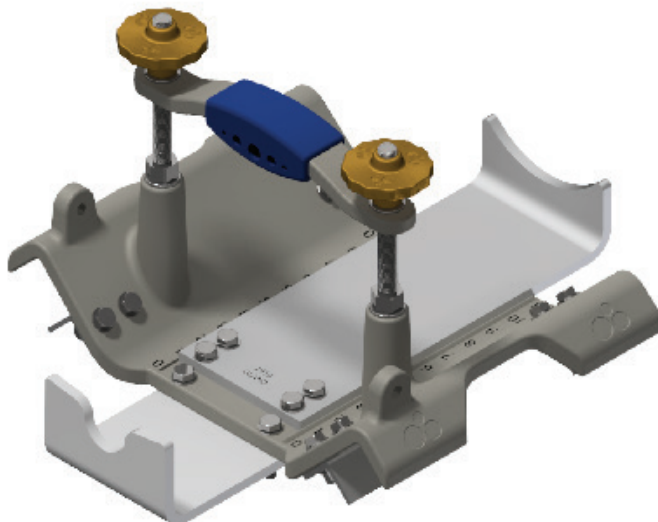

INSTALLATION FOR CRADLE CODE: AY

AY Cradle Set
Stock No: RS2706