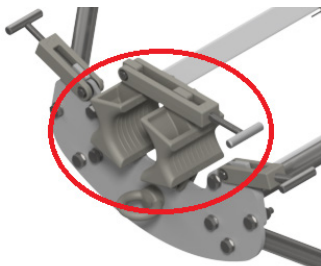

RS2774 - CAT Skid Cable Clamp SET