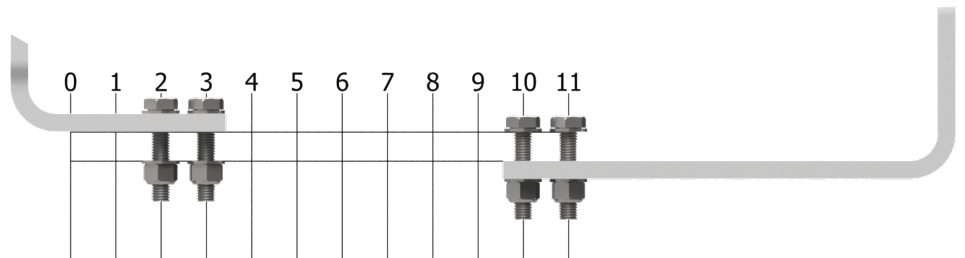

INSTALLATION FOR CRADLE CODE: AU

AU Cradle Set
Stock No: RS2702