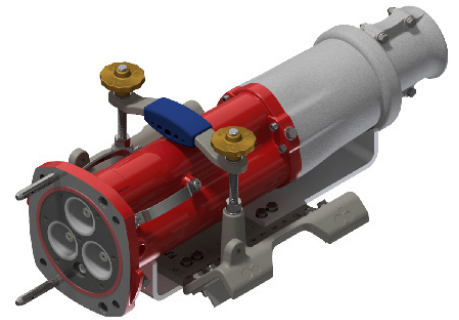

PN

INSTALLATION FOR CRADLE CODE: AH

AH Cradle Set
Stock No: RS2689

INSTALLATION FOR CRADLE CODE: AI

AI Cradle Set
Stock No: RS2690

INSTALLATION FOR CRADLE CODE: AJ

AJ Cradle Set
Stock No: RS2691

PN