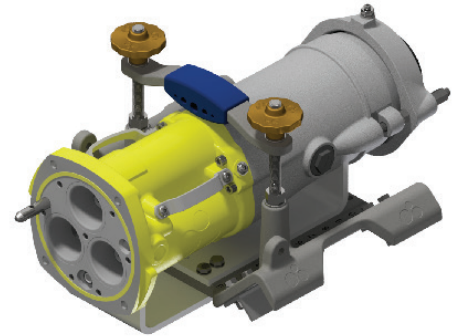

INSTALLATION FOR CRADLE CODE: BL

BL Cradle Set
Stock No: RS2719