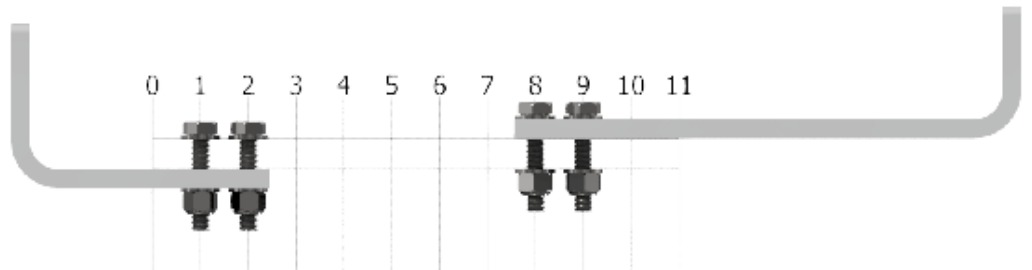

PN

INSTALLATION FOR CRADLE CODE: AH

AH Cradle Set
Stock No: RS2689

INSTALLATION FOR CRADLE CODE: AI

AI Cradle Set
Stock No: RS2690

INSTALLATION FOR CRADLE CODE: AJ

AJ Cradle Set
Stock No: RS2691

PN