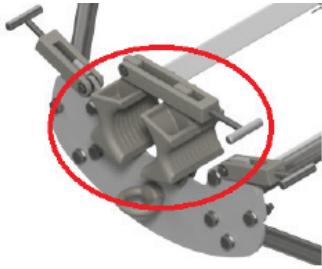

RS2774 - CAT Skid Cable Clamp SET