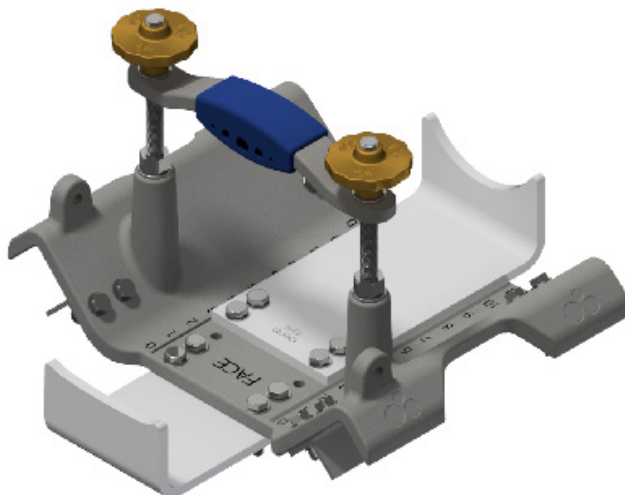

INSTALLATION FOR CRADLE CODE: AA

AA Cradle Set
Stock No: RS2682