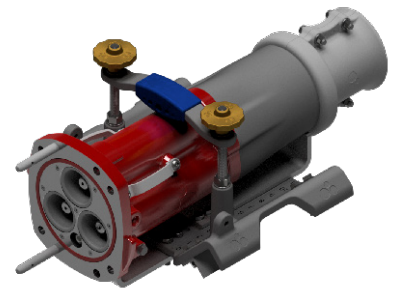

INSTALLATION FOR CRADLE CODE: BQ

BQ Cradle Set
Stock No: RS3860