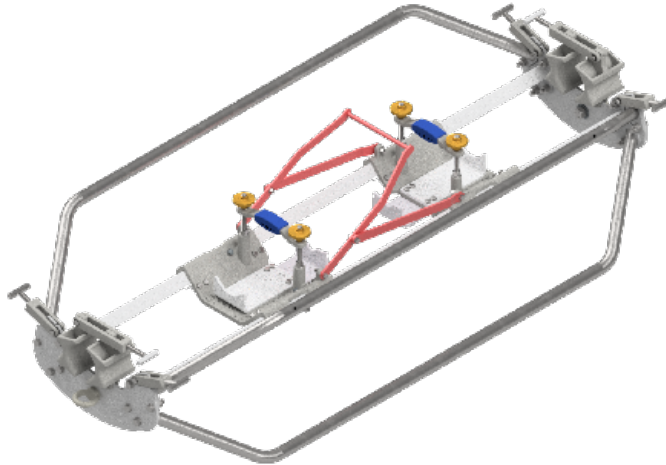

FULL CAT SKID ASSEMBLY CODES

RS		Code		Stock Number	Description
RS2748	+	AA	=	RS2748_AA	CAT Full Skid to suit AA Cradle
RS2748	+	AB	=	RS2748_AB	CAT Full Skid to suit AB Cradle
RS2748	+	AC	=	RS2748_AC	CAT Full Skid to suit AC Cradle
RS2748	+	AD	=	RS2748_AD	CAT Full Skid to suit AD Cradle
RS2748	+	AE	=	RS2748_AE	CAT Full Skid to suit AE Cradle
RS2748	+	AF	=	RS2748_AF	CAT Full Skid to suit AF Cradle
RS2748	+	AG	=	RS2748_AG	CAT Full Skid to suit AG Cradle
RS2748	+	AH	=	RS2748_AH	CAT Full Skid to suit AH Cradle
RS2748	+	AI	=	RS2748_AI	CAT Full Skid to suit AI Cradle
RS2748	+	AJ	=	RS2748_AJ	CAT Full Skid to suit AJ Cradle
RS2748	+	AK	=	RS2748_AK	CAT Full Skid to suit AK Cradle
RS2748	+	AL	=	RS2748_AL	CAT Full Skid to suit AL Cradle
RS2748	+	AM	=	RS2748_AM	CAT Full Skid to suit AM Cradle
RS2748	+	AN	=	RS2748_AN	CAT Full Skid to suit AN Cradle
RS2748	+	AO	=	RS2748_AO	CAT Full Skid to suit AO Cradle
RS2748	+	AP	=	RS2748_AP	CAT Full Skid to suit AP Cradle
RS2748	+	AQ	=	RS2748_AQ	CAT Full Skid to suit AQ Cradle
RS2748	+	AR	=	RS2748_AR	CAT Full Skid to suit AR Cradle
RS2748	+	AS	=	RS2748_AS	CAT Full Skid to suit AS Cradle
RS2748	+	AT	=	RS2748_AT	CAT Full Skid to suit AT Cradle
RS2748	+	AU	=	RS2748_AU	CAT Full Skid to suit AU Cradle
RS2748	+	AV	=	RS2748_AV	CAT Full Skid to suit AV Cradle
RS2748	+	AW	=	RS2748_AW	CAT Full Skid to suit AW Cradle