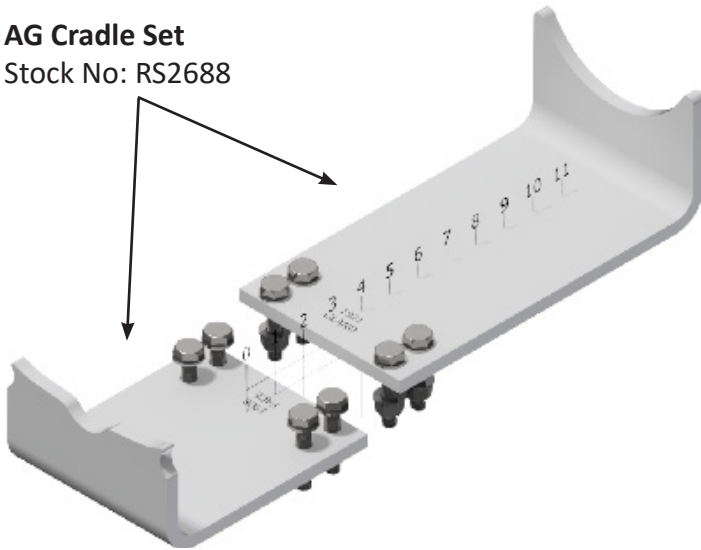

INSTALLATION FOR CRADLE CODE: AA

AA Cradle Set
Stock No: RS2682

INSTALLATION FOR CRADLE CODE: AB

AB Cradle Set
Stock No: RS2683

INSTALLATION FOR CRADLE CODE: AC

AC Cradle Set
Stock No: RS2684

INSTALLATION FOR CRADLE CODE: AD

AD Cradle Set
Stock No: RS2685

INSTALLATION FOR CRADLE CODE: AE

AE Cradle Set
Stock No: RS2686

INSTALLATION FOR CRADLE CODE: AF

AF Cradle Set
Stock No: RS2687

INSTALLATION FOR CRADLE CODE: AG

AG Cradle Set
Stock No: RS2688

PN

INSTALLATION FOR CRADLE CODE: AH

AH Cradle Set
Stock No: RS2689

INSTALLATION FOR CRADLE CODE: AI

AI Cradle Set
Stock No: RS2690

INSTALLATION FOR CRADLE CODE: AJ

AJ Cradle Set
Stock No: RS2691

PN