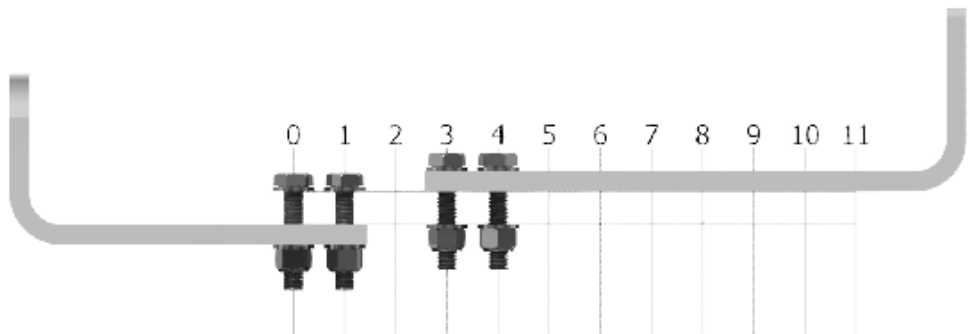

INSTALLATION FOR CRADLE CODE: AE

AE Cradle Set
Stock No: RS2686