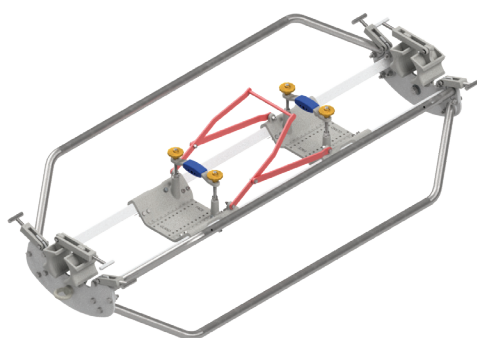

### Full CAT Skid

Footprint:	2475mm x 1000mm
Centre of Coupler Height:	517mm
Mass:	165KG

## HOW TO ORDER

1

Order **RS2748**  
CAT Full Skid with  
no Cradle.

2

From Page 2, select  
the cradle code.  
*E.g. AE*

**NOTE: The cradle is required to secure the coupler into the saddle. Each coupler has a unique cradle code that aligns the two couplers together.**