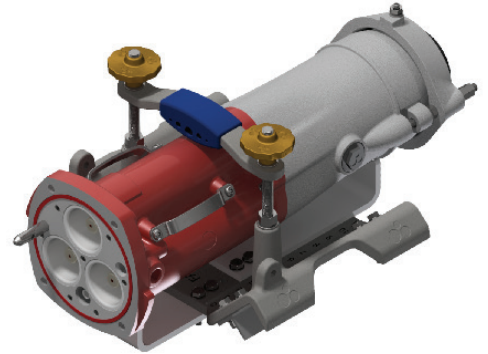

INSTALLATION FOR CRADLE CODE: AH

AH Cradle Set
Stock No: RS2689