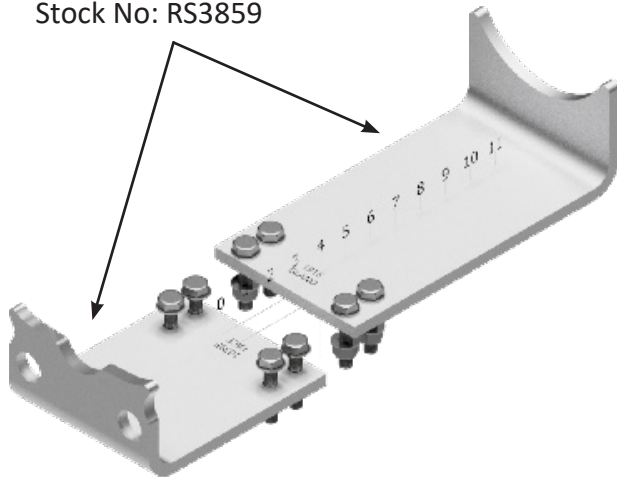

BI Cradle Set
Stock No: RS2716

INSTALLATION FOR CRADLE CODE: BJ

BJ Cradle Set
Stock No: RS2717

INSTALLATION FOR CRADLE CODE: BK

BK Cradle Set
Stock No: RS2718

INSTALLATION FOR CRADLE CODE: BL

BL Cradle Set
Stock No: RS2719

INSTALLATION FOR CRADLE CODE: BM

BM Cradle Set
Stock No: RS2720

INSTALLATION FOR CRADLE CODE: BN

BN Cradle Set
Stock No: RS2721

INSTALLATION FOR CRADLE CODE: BO

BO Cradle Set
Stock No: RS2655

INSTALLATION FOR CRADLE CODE: BP

BP Cradle Set
Stock No: RS3859

INSTALLATION FOR CRADLE CODE: BQ

BQ Cradle Set
Stock No: RS3860

INSTALLATION FOR CRADLE CODE: BR

BR Cradle Set
Stock No: RS3861

INSTALLATION FOR CRADLE CODE: BS

BS Cradle Set
Stock No: RS3862

SKID ASSEMBLY INSTRUCTIONS

1

1.1

1.2

1.3

Assemble Fixed Leg to cat skid end Plate using:
 2 x RS2722 – Cat Skid Fixed Leg Assembly
 2 x PN: 2736 – Cat Skid End Plate
 12 x PN: 1950-M16 X 45 GR4.6 Z/P SET HEX SET SCREW
 24 x PN: 1945-M16 (17.0X2.0) FLAT Z/P WASHER
 12 x PN: 1373-M16 Nylon (Nylock) Nut
 Note: Don't fully tighten