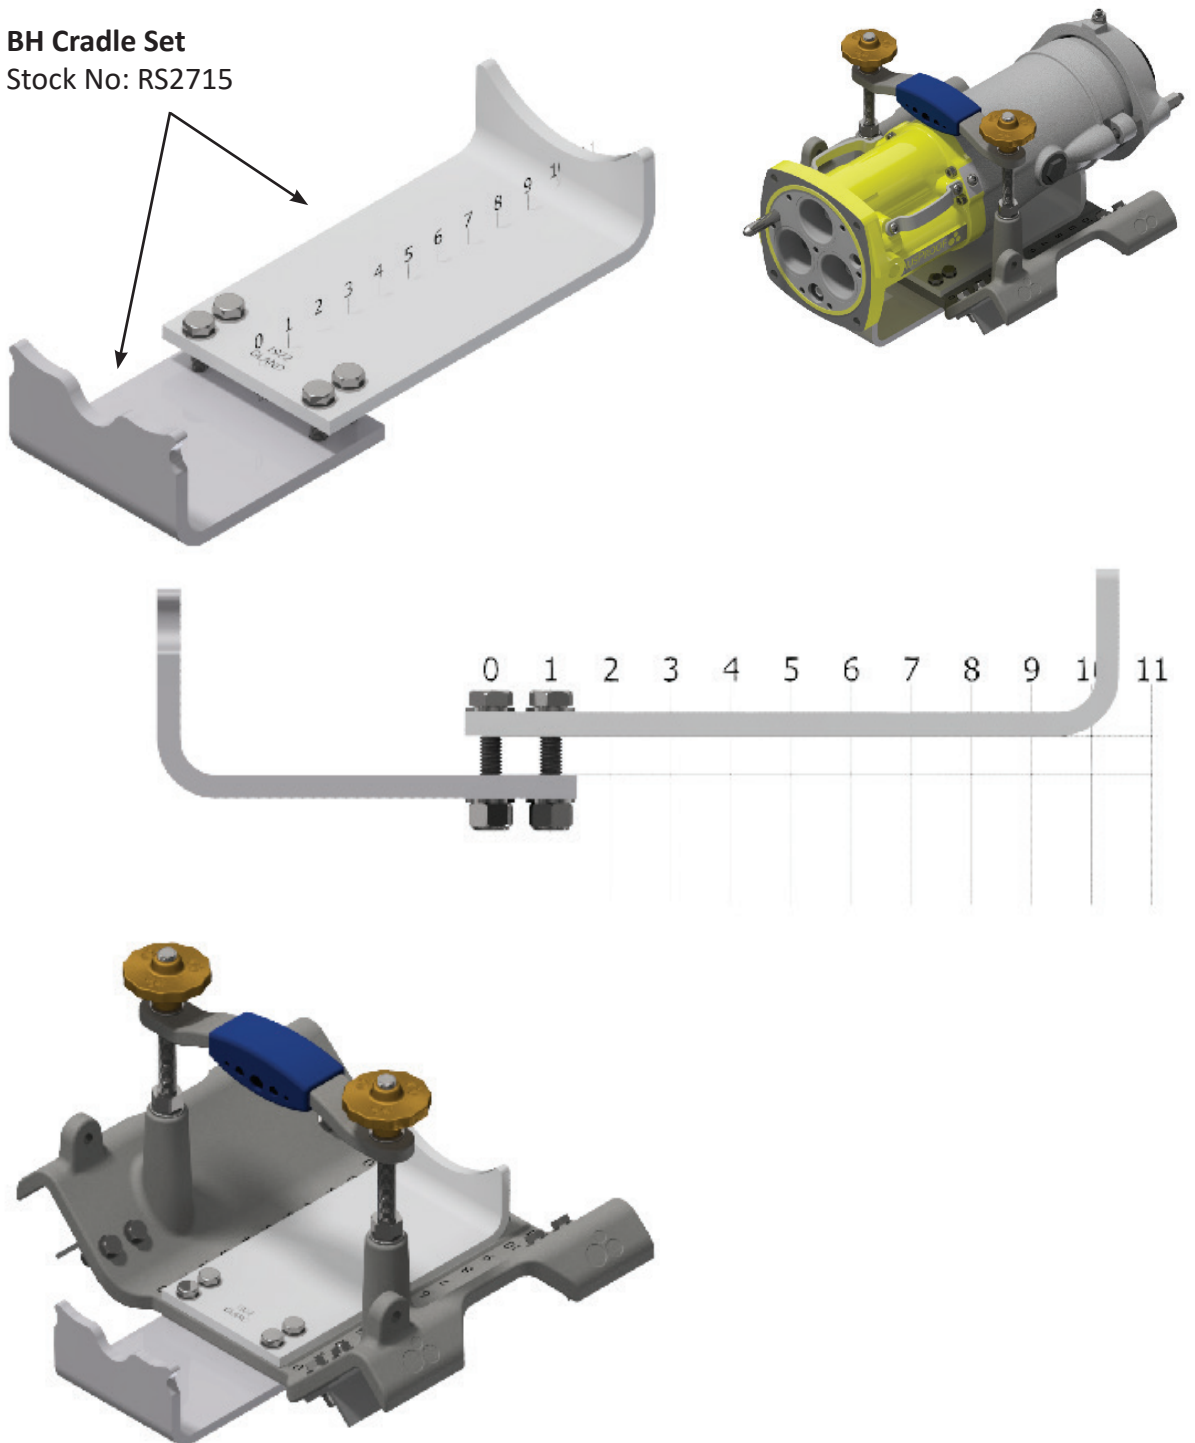

INSTALLATION FOR CRADLE CODE: BH

BH Cradle Set
Stock No: RS2715