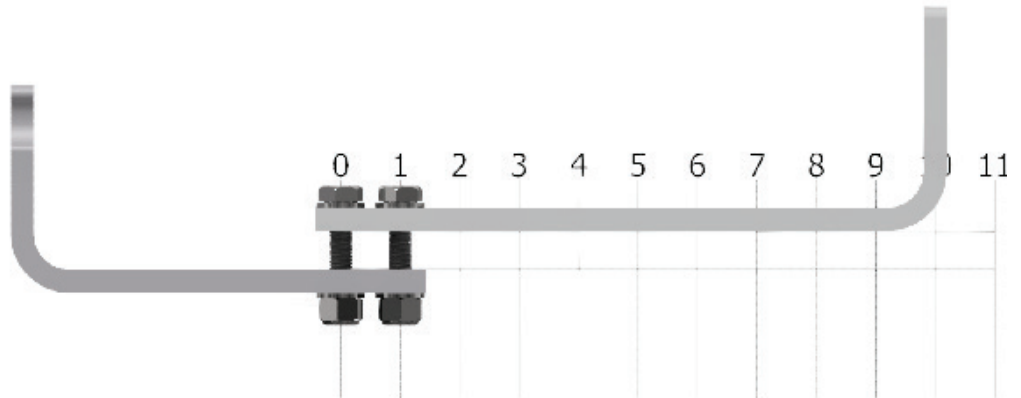

INSTALLATION FOR CRADLE CODE: BG

BG Cradle Set
Stock No: RS2714