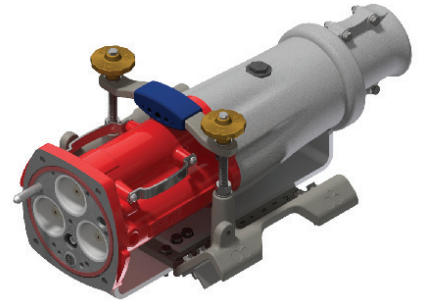

INSTALLATION FOR CRADLE CODE: AY

AY Cradle Set
Stock No: RS2706