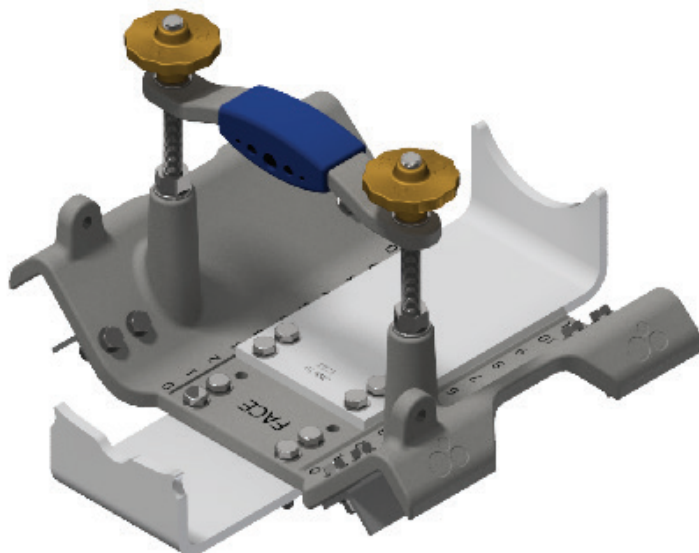

INSTALLATION FOR CRADLE CODE: AH

AH Cradle Set
Stock No: RS2689