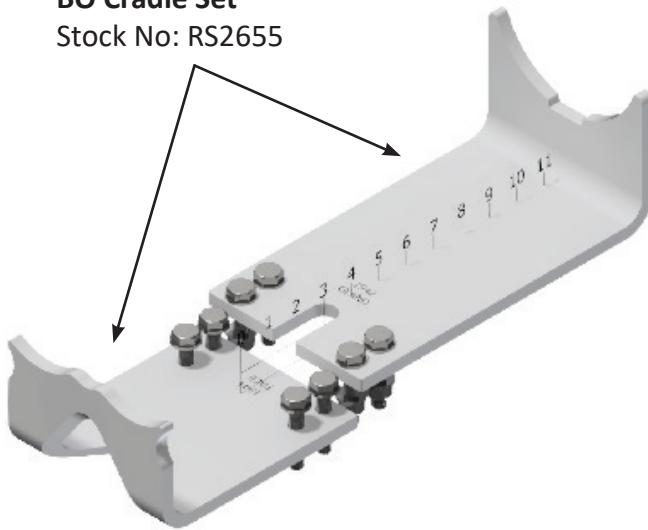

## INSTALLATION FOR CRADLE CODE: BN

BN Cradle Set

Stock No: RS2721

## INSTALLATION FOR CRADLE CODE: BO

BO Cradle Set  
Stock No: RS2655