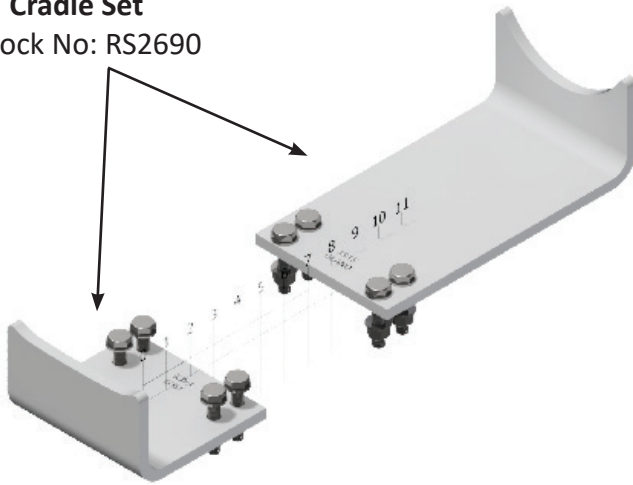

INSTALLATION FOR CRADLE CODE: AI

AI Cradle Set
Stock No: RS2690