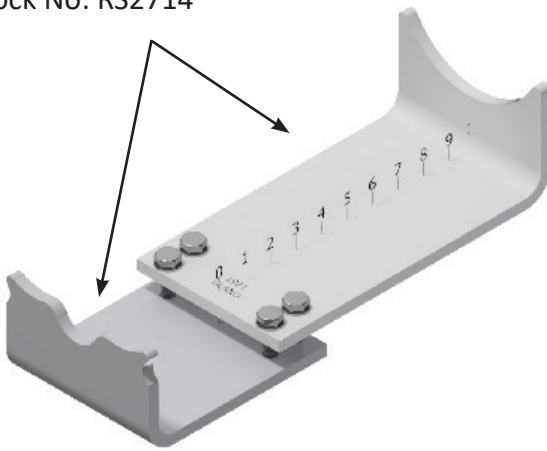

INSTALLATION FOR CRADLE CODE: BG

BG Cradle Set
Stock No: RS2714