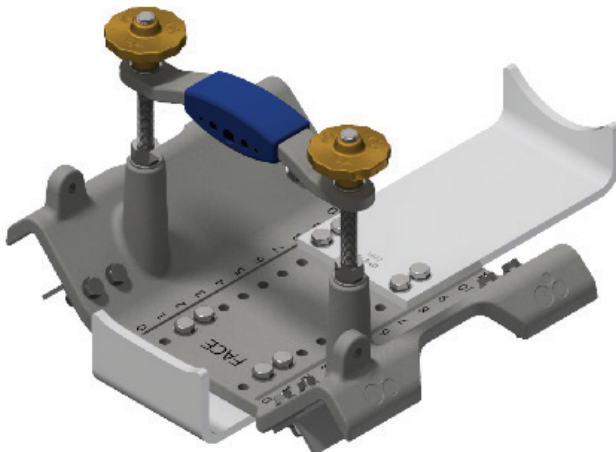

INSTALLATION FOR CRADLE CODE: AL

AL Cradle Set
Stock No: RS2693