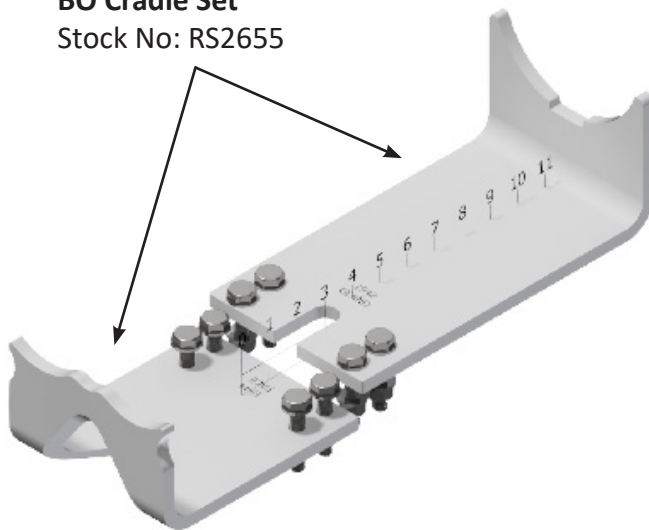

BI Cradle Set
Stock No: RS2716

INSTALLATION FOR CRADLE CODE: BJ

BJ Cradle Set
Stock No: RS2717

INSTALLATION FOR CRADLE CODE: BK

BK Cradle Set
Stock No: RS2718

INSTALLATION FOR CRADLE CODE: BL

BL Cradle Set
Stock No: RS2719

INSTALLATION FOR CRADLE CODE: BM

BM Cradle Set
Stock No: RS2720

INSTALLATION FOR CRADLE CODE: BN

BN Cradle Set
Stock No: RS2721

INSTALLATION FOR CRADLE CODE: BO

BO Cradle Set
Stock No: RS2655

INSTALLATION FOR CRADLE CODE: BP

BP Cradle Set
Stock No: RS3859

INSTALLATION FOR CRADLE CODE: BQ

BQ Cradle Set
Stock No: RS3860

INSTALLATION FOR CRADLE CODE: BR

BR Cradle Set
Stock No: RS3861

INSTALLATION FOR CRADLE CODE: BS

BS Cradle Set
Stock No: RS3862