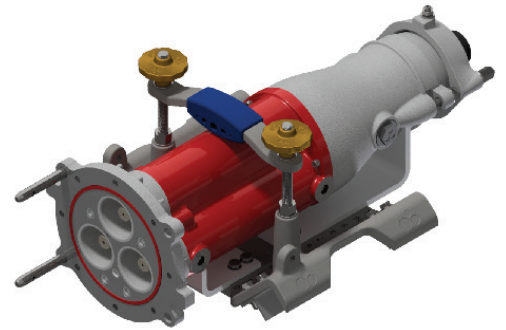

INSTALLATION FOR CRADLE CODE: AS

AS Cradle Set
Stock No: RS2700