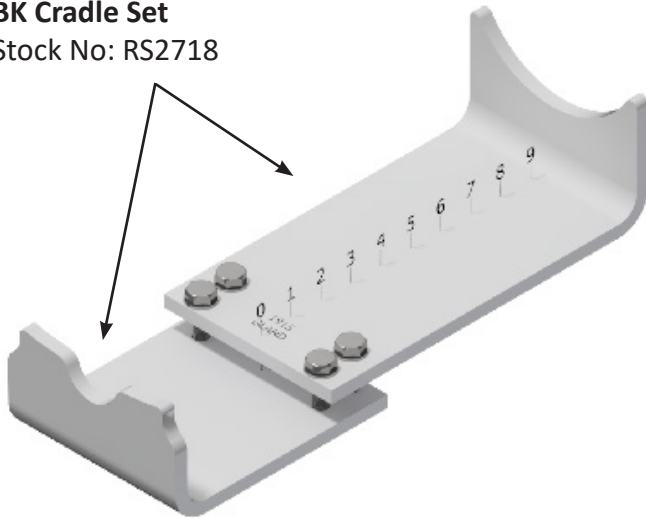

INSTALLATION FOR CRADLE CODE: BF

BF Cradle Set
Stock No: RS2713

INSTALLATION FOR CRADLE CODE: BG

BG Cradle Set
Stock No: RS2714

INSTALLATION FOR CRADLE CODE: BH

BH Cradle Set
Stock No: RS2715

INSTALLATION FOR CRADLE CODE: BI

BI Cradle Set
Stock No: RS2716

INSTALLATION FOR CRADLE CODE: BJ

BJ Cradle Set
Stock No: RS2717

INSTALLATION FOR CRADLE CODE: BK

BK Cradle Set
Stock No: RS2718

INSTALLATION FOR CRADLE CODE: BL

BL Cradle Set
Stock No: RS2719

INSTALLATION FOR CRADLE CODE: BM

BM Cradle Set
Stock No: RS2720

INSTALLATION FOR CRADLE CODE: BN

BN Cradle Set
Stock No: RS2721

INSTALLATION FOR CRADLE CODE: BO

BO Cradle Set
Stock No: RS2655

INSTALLATION FOR CRADLE CODE: BP