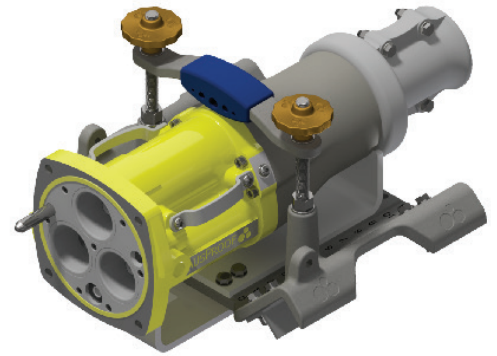

INSTALLATION FOR CRADLE CODE: BE

BE Cradle Set
Stock No: RS2712