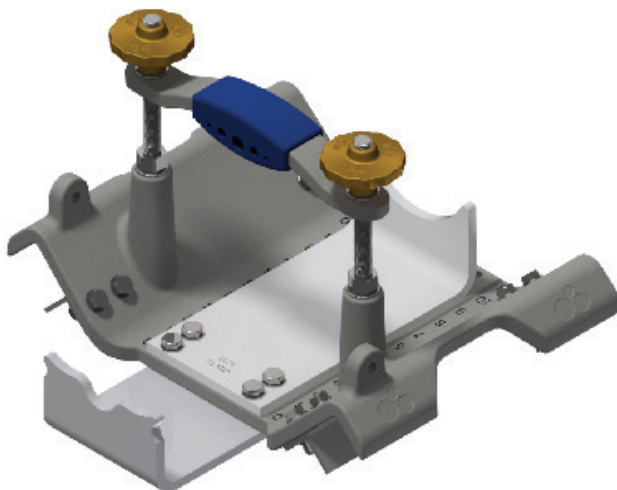

INSTALLATION FOR CRADLE CODE: BG

BG Cradle Set
Stock No: RS2714