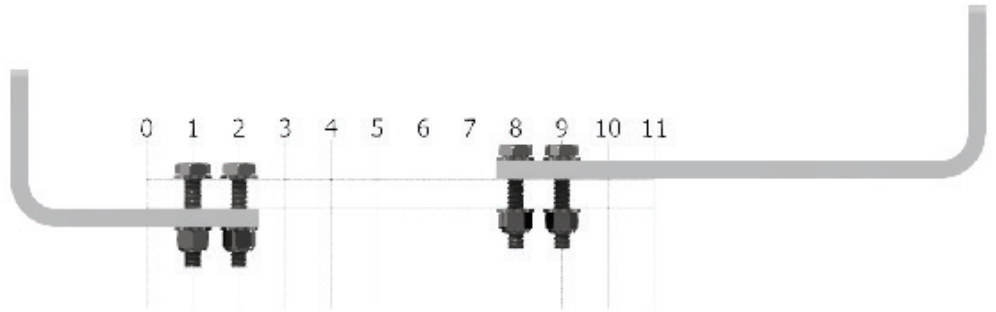

INSTALLATION FOR CRADLE CODE: AK

AK Cradle Set
Stock No: RS2692