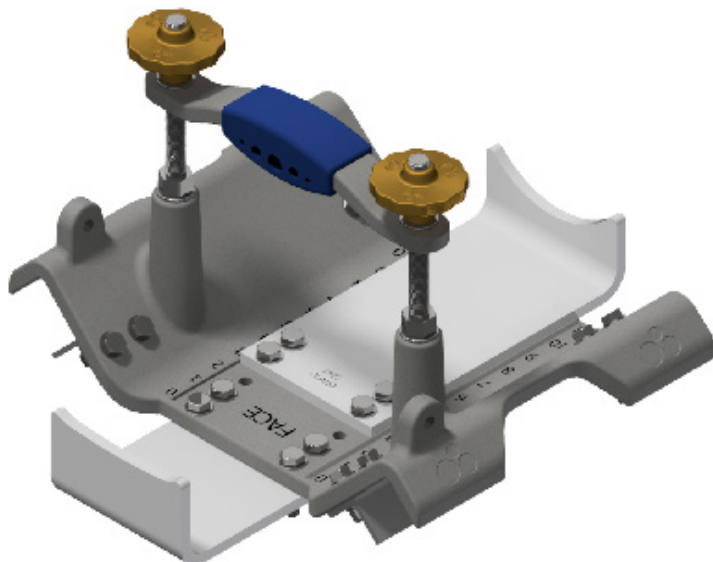

INSTALLATION FOR CRADLE CODE: AD

AD Cradle Set
Stock No: RS2685