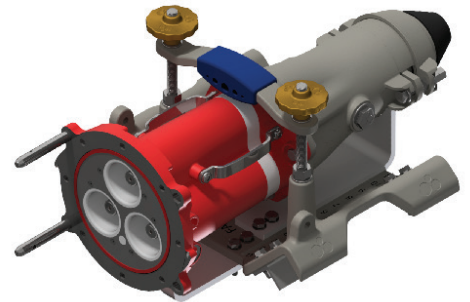

INSTALLATION FOR CRADLE CODE: BO

BO Cradle Set
Stock No: RS2655