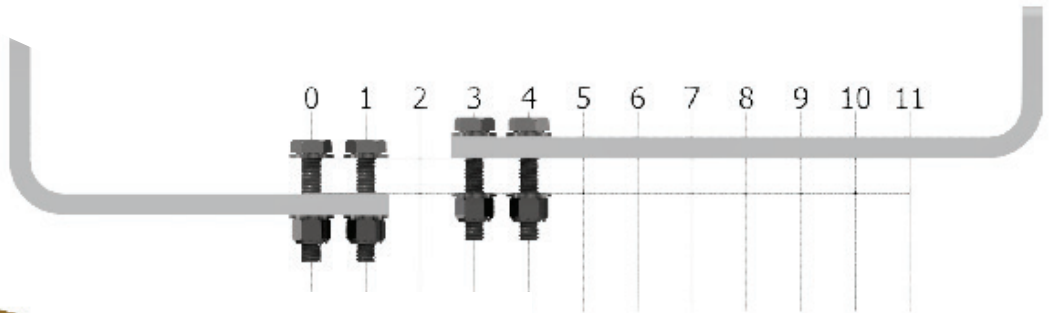

INSTALLATION FOR CRADLE CODE: AD

AD Cradle Set
Stock No: RS2685