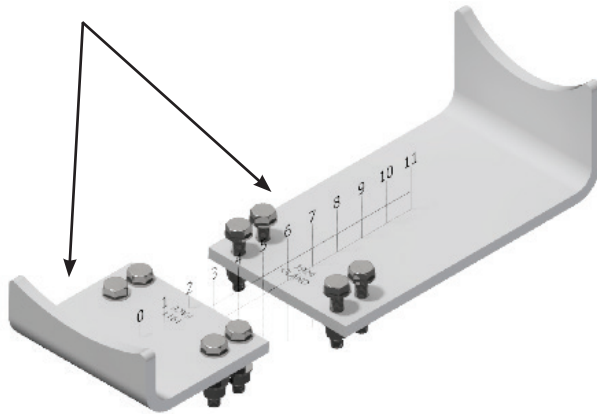

INSTALLATION FOR CRADLE CODE: AT

AT Cradle Set
Stock No: RS2701