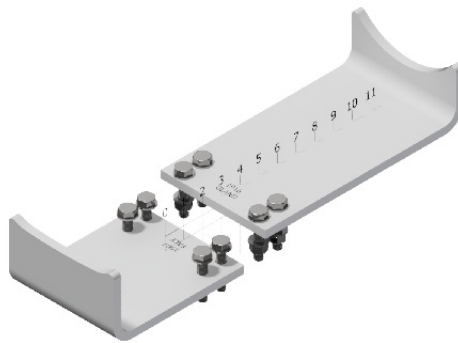

TECHNICAL GUIDE

Full CAT Skid

Footprint:	2475mm x 1000mm
Centre of Coupler Height:	517mm
Mass:	165KG

HOW TO ORDER

1

Order **RS2748**
CAT Full Skid with
no Cradle.

2

From Page 2, select
the cradle code.
E.g. AE

NOTE: The cradle is required to secure the coupler into the saddle. Each coupler has a unique cradle code that aligns the two couplers together.

3

CAT Skid with cradle
installed.
Add code to RS2748.
E.g. RS2748_AE