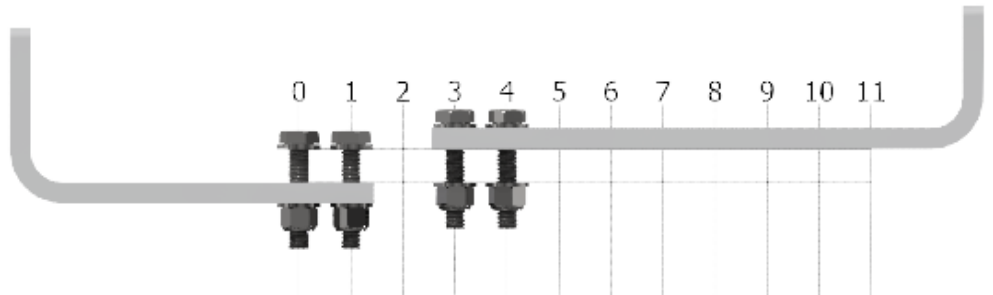

INSTALLATION FOR CRADLE CODE: AB

AB Cradle Set
Stock No: RS2683