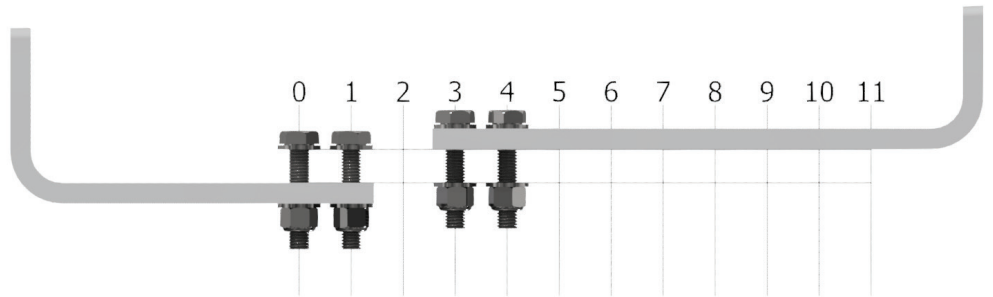

INSTALLATION FOR CRADLE CODE: AB

AB Cradle Set
Stock No: RS2683