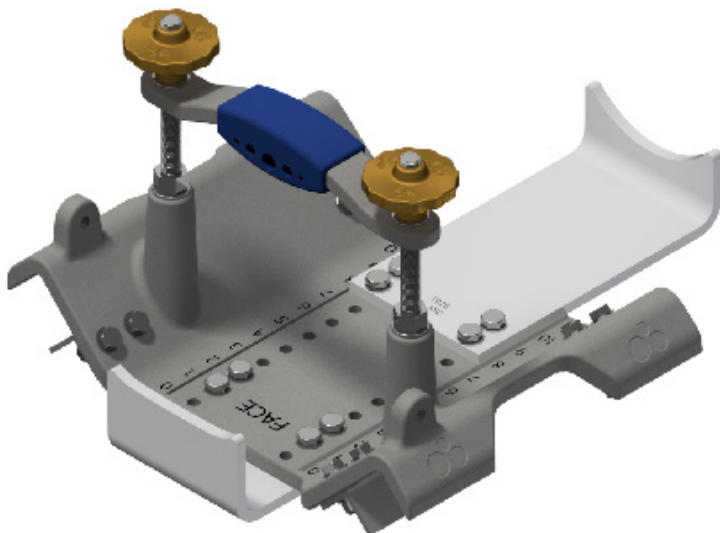

PN

INSTALLATION FOR CRADLE CODE: AH

AH Cradle Set
Stock No: RS2689

INSTALLATION FOR CRADLE CODE: AI

AI Cradle Set
Stock No: RS2690

INSTALLATION FOR CRADLE CODE: AJ

AJ Cradle Set
Stock No: RS2691

PN