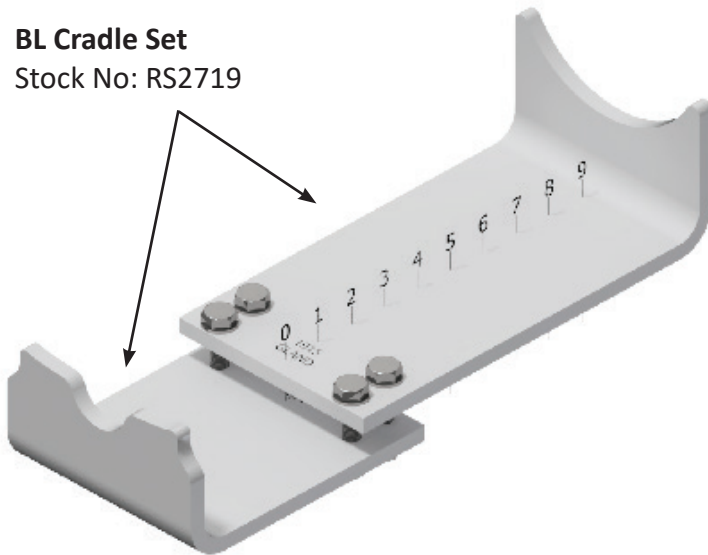

INSTALLATION FOR CRADLE CODE: BL

BL Cradle Set
Stock No: RS2719