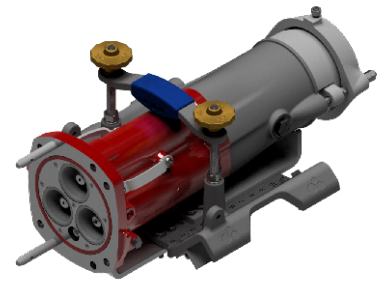

BP Cradle Set
Stock No: RS3859

INSTALLATION FOR CRADLE CODE: BQ

BQ Cradle Set
Stock No: RS3860

INSTALLATION FOR CRADLE CODE: BR

BR Cradle Set
Stock No: RS3861

INSTALLATION FOR CRADLE CODE: BS

BS Cradle Set
Stock No: RS3862