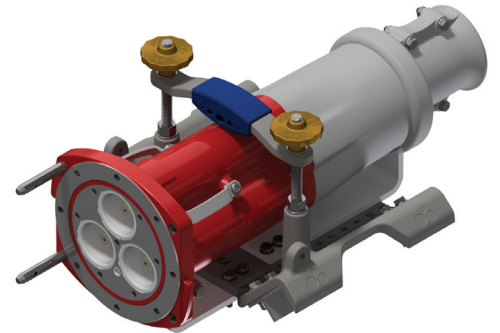

INSTALLATION FOR CRADLE CODE: AB

AB Cradle Set
Stock No: RS2683