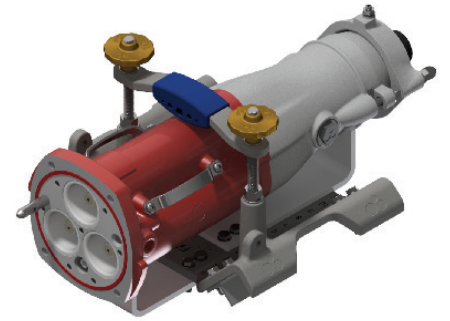

INSTALLATION FOR CRADLE CODE: AG

AG Cradle Set
Stock No: RS2688