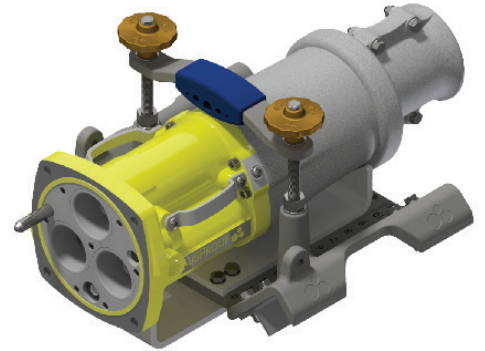

INSTALLATION FOR CRADLE CODE: BF

BF Cradle Set
Stock No: RS2713