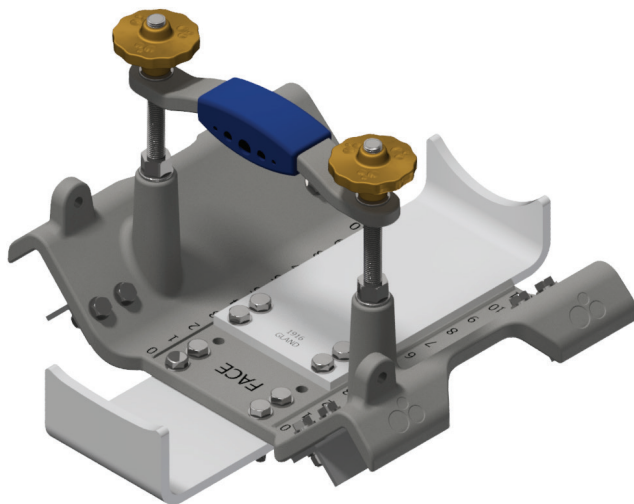

INSTALLATION FOR CRADLE CODE: AB

AB Cradle Set
Stock No: RS2683