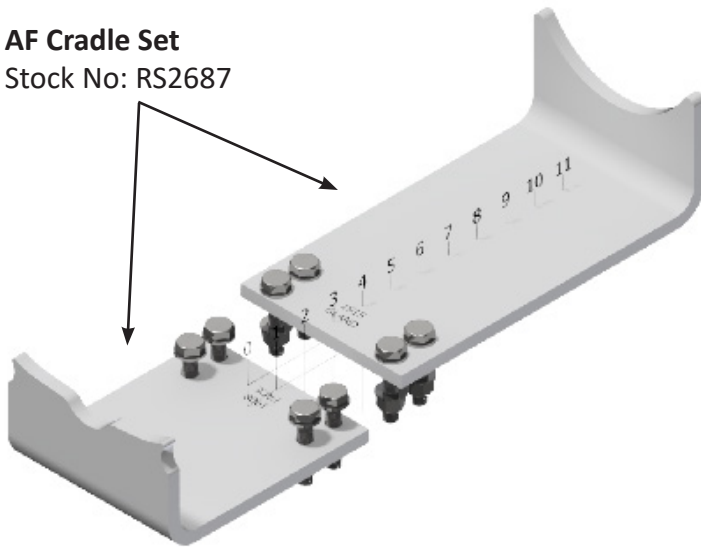

INSTALLATION FOR CRADLE CODE: AA

AA Cradle Set
Stock No: RS2682

INSTALLATION FOR CRADLE CODE: AB

AB Cradle Set
Stock No: RS2683

INSTALLATION FOR CRADLE CODE: AC

AC Cradle Set
Stock No: RS2684

INSTALLATION FOR CRADLE CODE: AD

AD Cradle Set
Stock No: RS2685

INSTALLATION FOR CRADLE CODE: AE

AE Cradle Set
Stock No: RS2686

INSTALLATION FOR CRADLE CODE: AF

AF Cradle Set
Stock No: RS2687

INSTALLATION FOR CRADLE CODE: AG

AG Cradle Set
Stock No: RS2688

PN

INSTALLATION FOR CRADLE CODE: AH

AH Cradle Set
Stock No: RS2689

INSTALLATION FOR CRADLE CODE: AI

AI Cradle Set
Stock No: RS2690

INSTALLATION FOR CRADLE CODE: AJ

AJ Cradle Set
Stock No: RS2691

PN