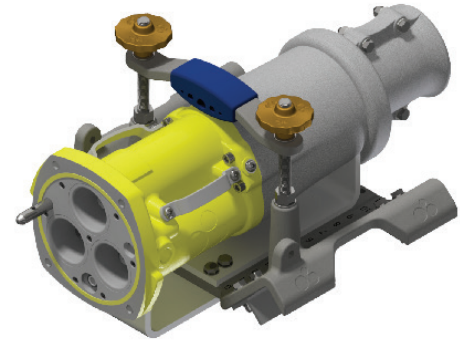

INSTALLATION FOR CRADLE CODE: BJ

BJ Cradle Set
Stock No: RS2717