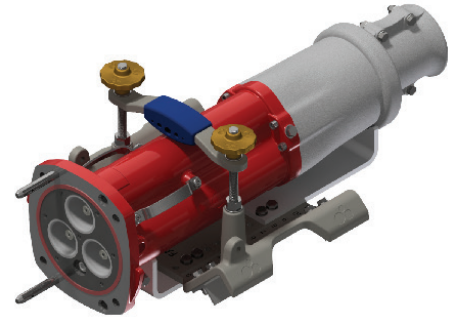

INSTALLATION FOR CRADLE CODE: AJ

AJ Cradle Set
Stock No: RS2691