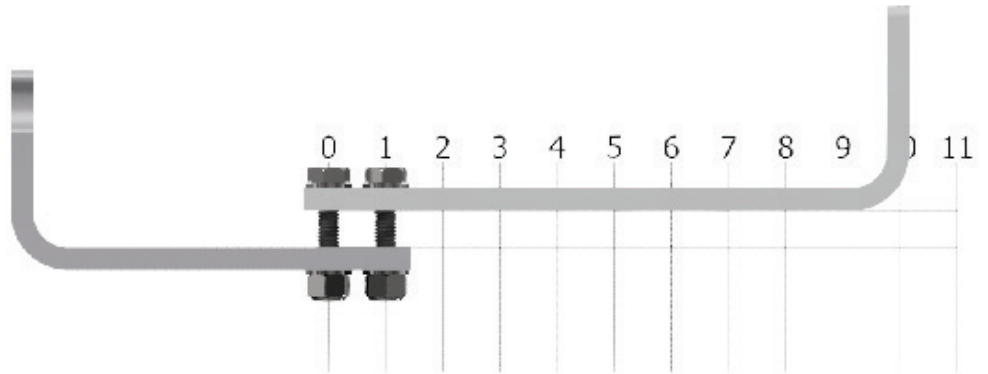

INSTALLATION FOR CRADLE CODE: BE

BE Cradle Set
Stock No: RS2712