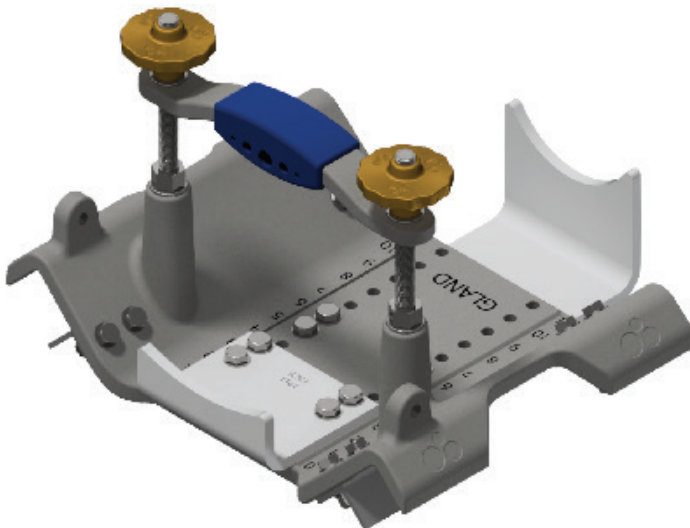

INSTALLATION FOR CRADLE CODE: AR

AR Cradle Set
Stock No: RS2699