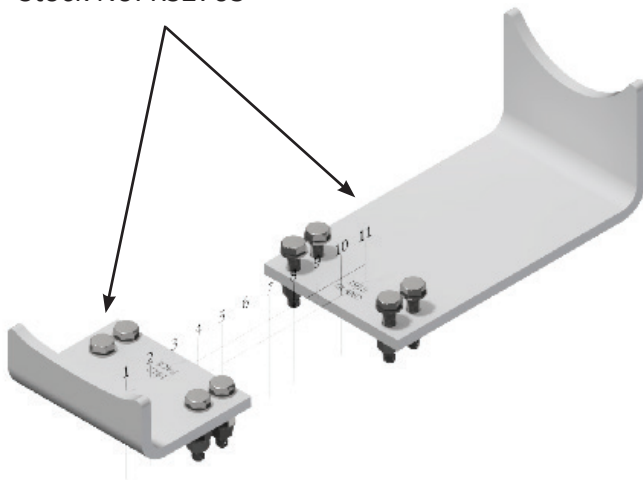

INSTALLATION FOR CRADLE CODE: AV

AV Cradle Set
Stock No: RS2703