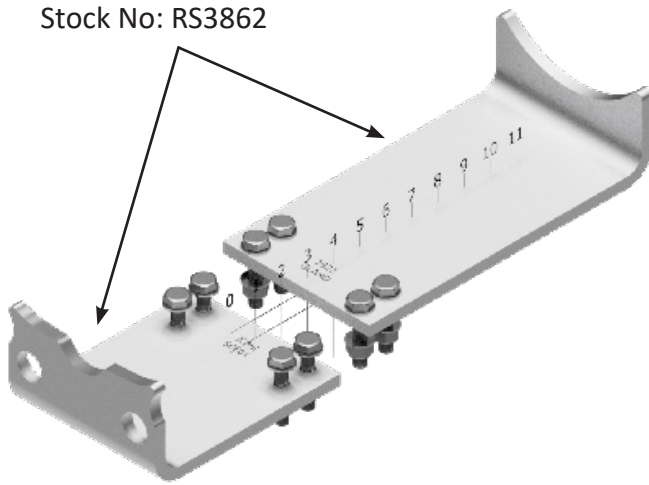

TECHNICAL GUIDE

Full CAT Skid

Footprint:	2475mm x 1000mm
Centre of Coupler Height:	517mm
Mass:	165KG

HOW TO ORDER

1

Order **RS2748**
CAT Full Skid with
no Cradle.

2

From Page 2, select
the cradle code.
E.g. AE

INSTALLATION FOR CRADLE CODE: BM

BM Cradle Set
Stock No: RS2720

INSTALLATION FOR CRADLE CODE: BN

BN Cradle Set
Stock No: RS2721

INSTALLATION FOR CRADLE CODE: BO

BO Cradle Set
Stock No: RS2655

INSTALLATION FOR CRADLE CODE: BP

BP Cradle Set
Stock No: RS3859

INSTALLATION FOR CRADLE CODE: BQ

BQ Cradle Set
Stock No: RS3860

INSTALLATION FOR CRADLE CODE: BR

BR Cradle Set
Stock No: RS3861

INSTALLATION FOR CRADLE CODE: BS

BS Cradle Set
Stock No: RS3862

SKID ASSEMBLY INSTRUCTIONS

1

1.1

1.2

1.3

Assemble Fixed Leg to cat skid end Plate using:
 2 x RS2722 – Cat Skid Fixed Leg Assembly
 2 x PN: 2736 – Cat Skid End Plate
 12 x PN: 1950-M16 X 45 GR4.6 Z/P SET HEX SET SCREW
 24 x PN: 1945-M16 (17.0X2.0) FLAT Z/P WASHER
 12 x PN: 1373-M16 Nylon (Nylock) Nut
 Note: Don't fully tighten