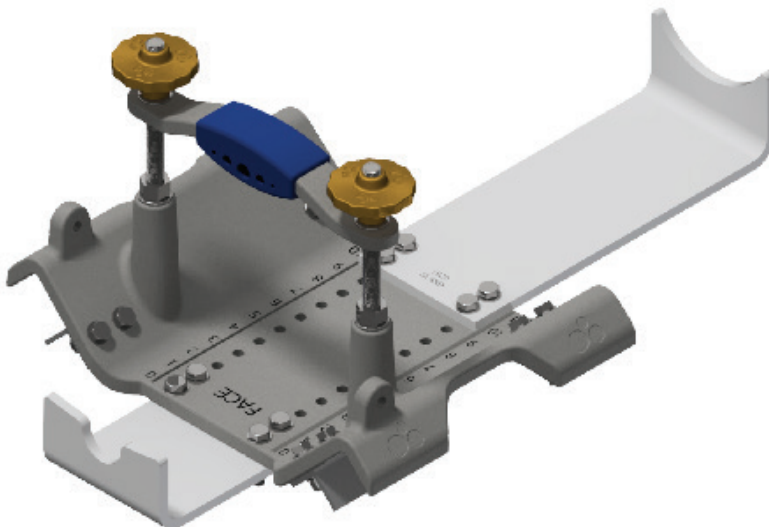

INSTALLATION FOR CRADLE CODE: BN

BN Cradle Set

Stock No: RS2721