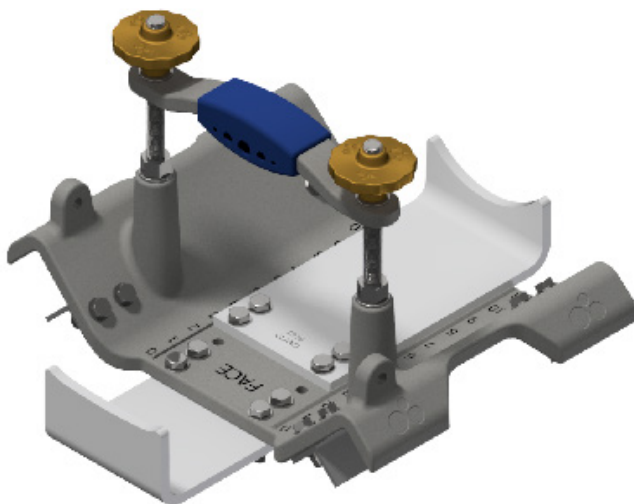

INSTALLATION FOR CRADLE CODE: AB

AB Cradle Set
Stock No: RS2683