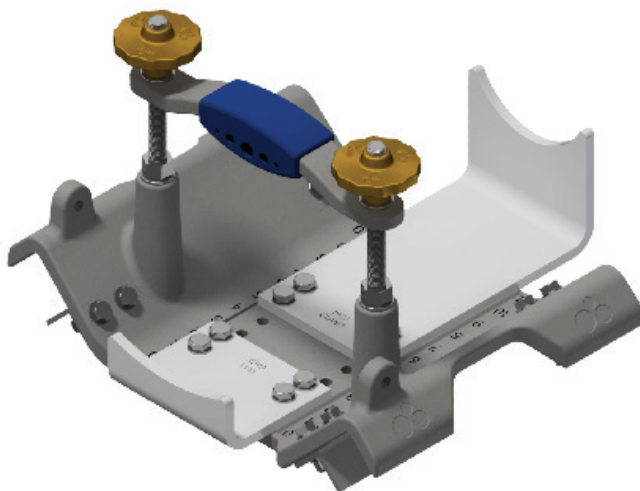

INSTALLATION FOR CRADLE CODE: AS

AS Cradle Set
Stock No: RS2700