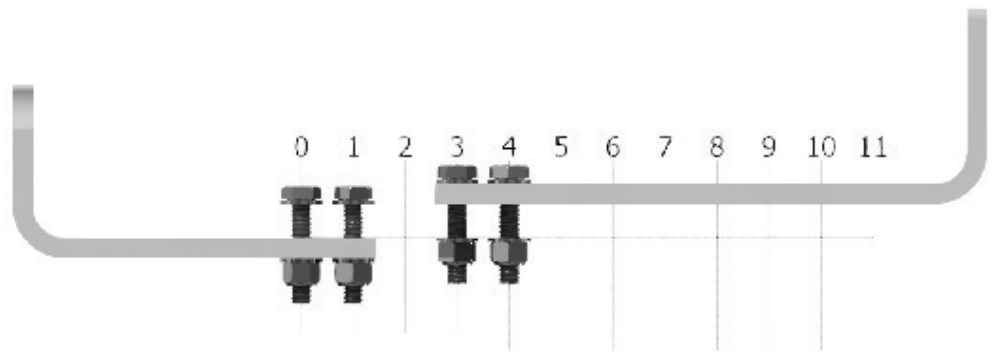

INSTALLATION FOR CRADLE CODE: AH

AH Cradle Set
Stock No: RS2689