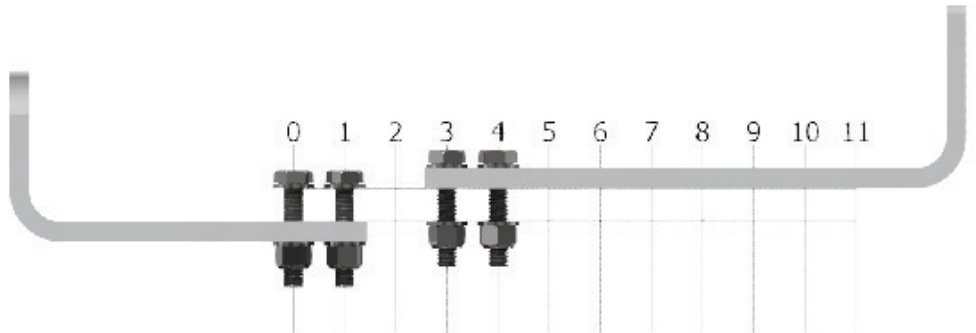

INSTALLATION FOR CRADLE CODE: AE

AE Cradle Set
Stock No: RS2686