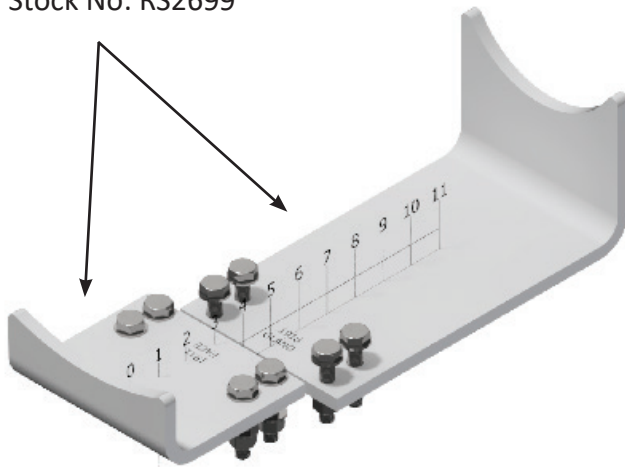

INSTALLATION FOR CRADLE CODE: AR

AR Cradle Set
Stock No: RS2699