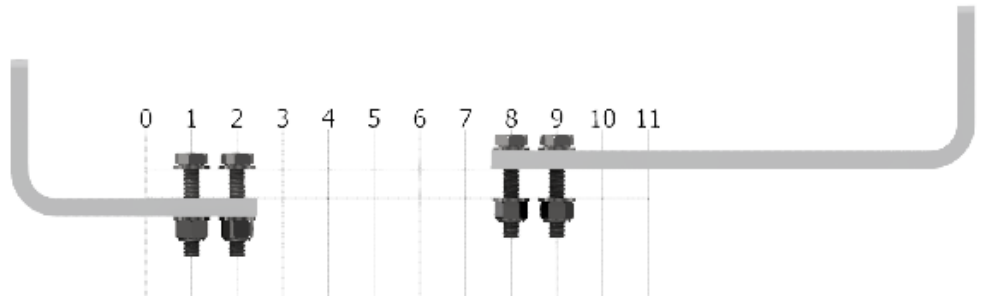

PN

INSTALLATION FOR CRADLE CODE: AH

AH Cradle Set
Stock No: RS2689

INSTALLATION FOR CRADLE CODE: AI

AI Cradle Set
Stock No: RS2690

INSTALLATION FOR CRADLE CODE: AJ

AJ Cradle Set
Stock No: RS2691

PN