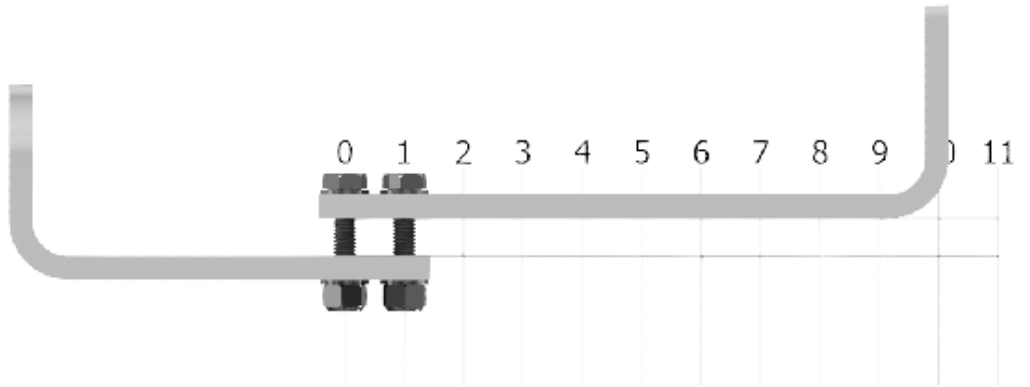

INSTALLATION FOR CRADLE CODE: BI

BI Cradle Set
Stock No: RS2716