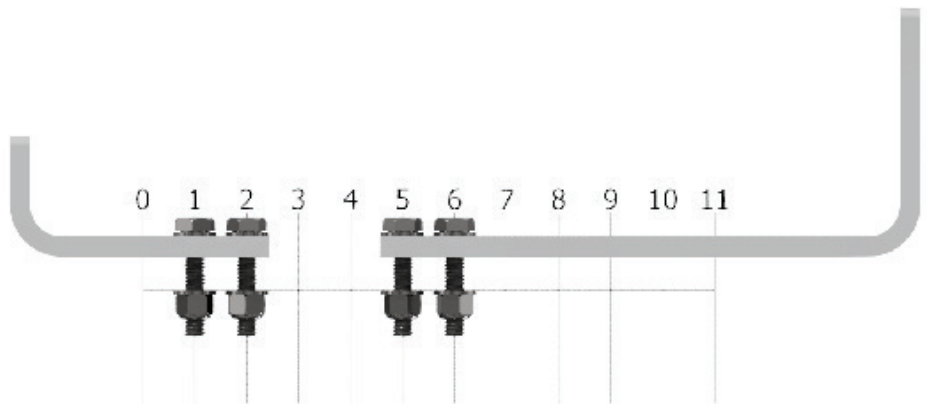

INSTALLATION FOR CRADLE CODE: AS

AS Cradle Set
Stock No: RS2700