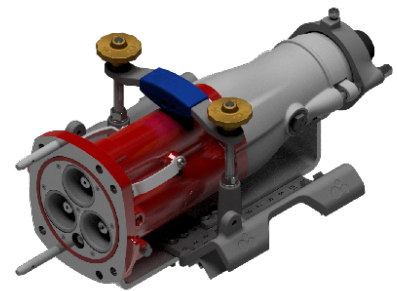

BP Cradle Set
Stock No: RS3859

INSTALLATION FOR CRADLE CODE: BQ

BQ Cradle Set
Stock No: RS3860

INSTALLATION FOR CRADLE CODE: BR

BR Cradle Set
Stock No: RS3861

INSTALLATION FOR CRADLE CODE: BS

BS Cradle Set
Stock No: RS3862