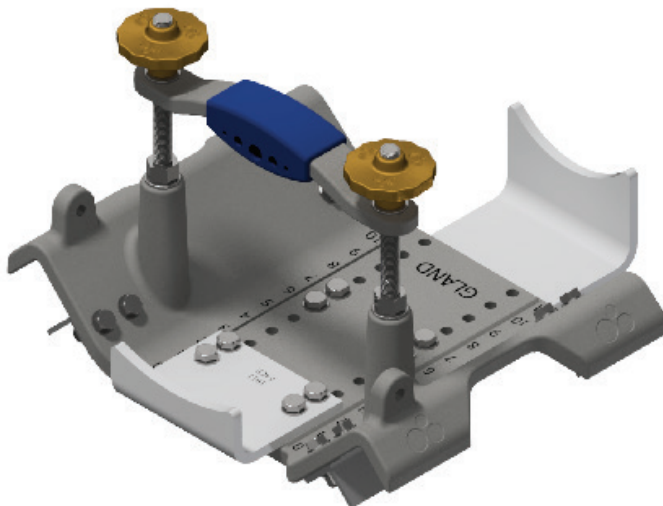

INSTALLATION FOR CRADLE CODE: AT

AT Cradle Set
Stock No: RS2701