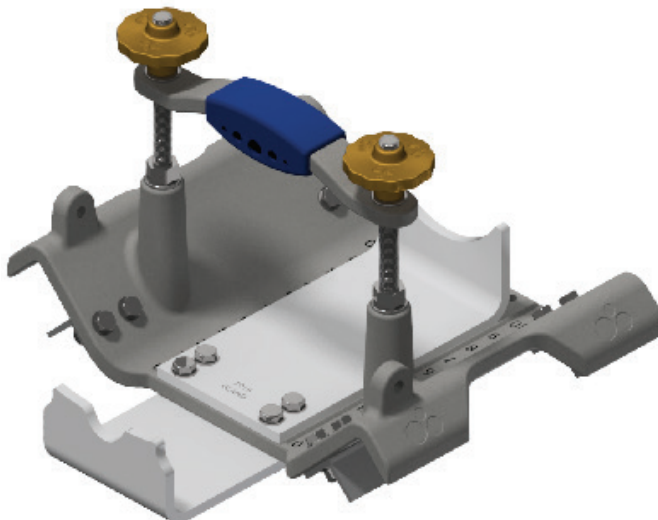

INSTALLATION FOR CRADLE CODE: BL

BL Cradle Set
Stock No: RS2719