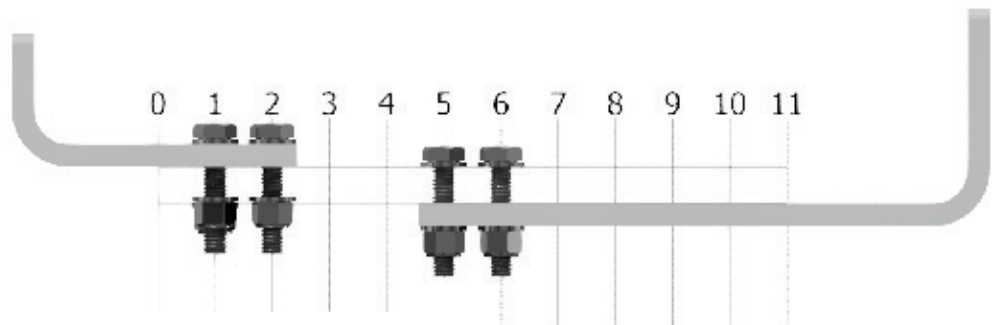

INSTALLATION FOR CRADLE CODE: AQ

AQ Cradle Set
Stock No: RS2698