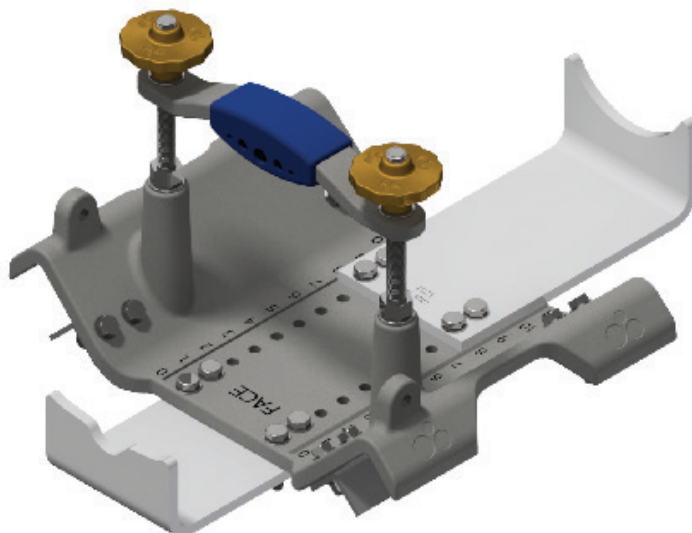

INSTALLATION FOR CRADLE CODE: AO

AO Cradle Set
Stock No: RS2696