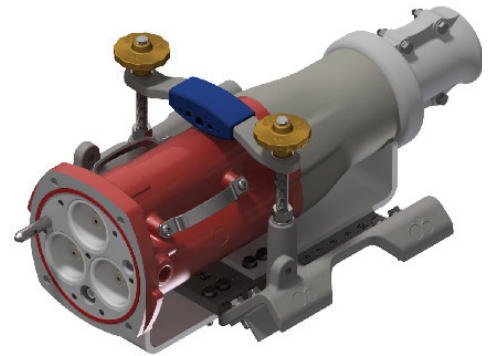

INSTALLATION FOR CRADLE CODE: AE

AE Cradle Set
Stock No: RS2686