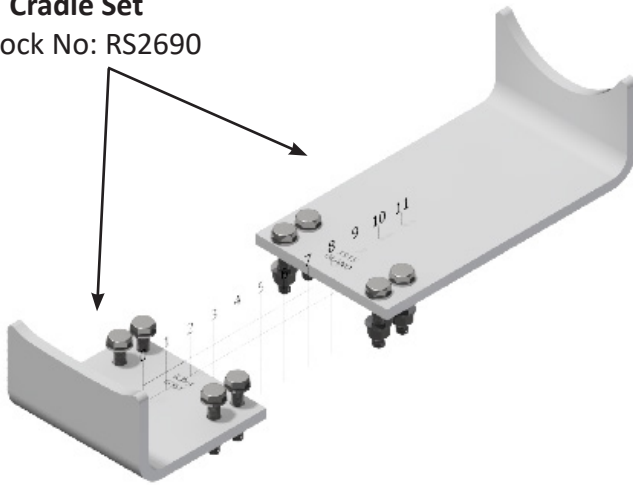

PN

INSTALLATION FOR CRADLE CODE: AH

AH Cradle Set
Stock No: RS2689

INSTALLATION FOR CRADLE CODE: AI

AI Cradle Set
Stock No: RS2690

INSTALLATION FOR CRADLE CODE: AJ

AJ Cradle Set
Stock No: RS2691

PN

INSTALLATION FOR CRADLE CODE: AK

AK Cradle Set
Stock No: RS2692

INSTALLATION FOR CRADLE CODE: AL

AL Cradle Set
Stock No: RS2693

INSTALLATION FOR CRADLE CODE: AM

AM Cradle Set
Stock No: RS2694

INSTALLATION FOR CRADLE CODE: AN