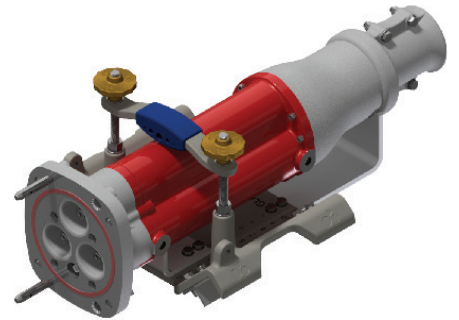

INSTALLATION FOR CRADLE CODE: AV

AV Cradle Set
Stock No: RS2703