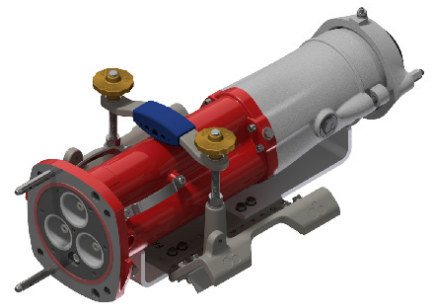

INSTALLATION FOR CRADLE CODE: AL

AL Cradle Set
Stock No: RS2693