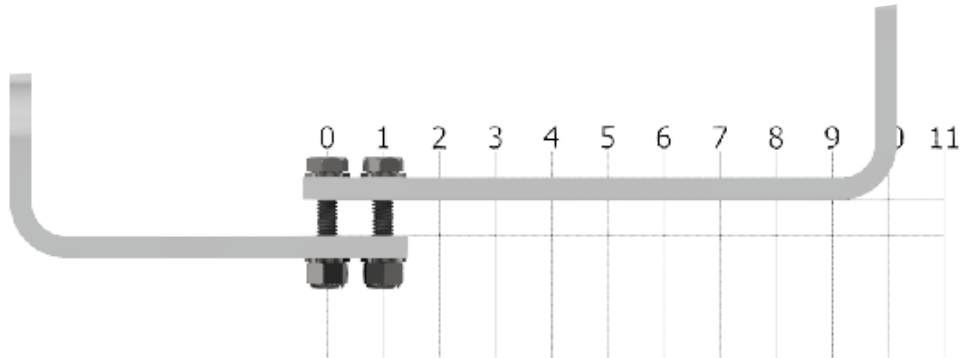

BI Cradle Set
Stock No: RS2716

INSTALLATION FOR CRADLE CODE: BJ

BJ Cradle Set
Stock No: RS2717

INSTALLATION FOR CRADLE CODE: BK

BK Cradle Set
Stock No: RS2718

INSTALLATION FOR CRADLE CODE: BL

BL Cradle Set
Stock No: RS2719