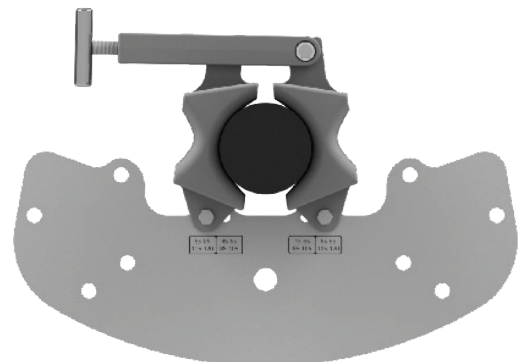

105-120mm Cable