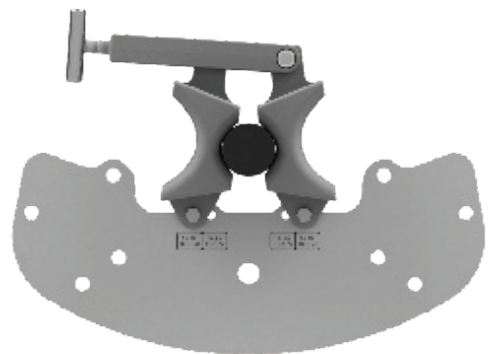

65-85mm Cable