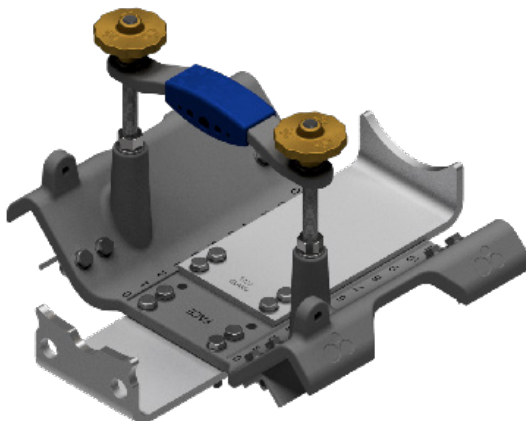

BP Cradle Set
Stock No: RS3859

INSTALLATION FOR CRADLE CODE: BQ

BQ Cradle Set
Stock No: RS3860

INSTALLATION FOR CRADLE CODE: BR

BR Cradle Set
Stock No: RS3861

INSTALLATION FOR CRADLE CODE: BS

BS Cradle Set
Stock No: RS3862

SKID ASSEMBLY INSTRUCTIONS

1

1.1

1.2

1.3

Assemble Fixed Leg to cat skid end Plate using:
 2 x RS2722 – Cat Skid Fixed Leg Assembly
 2 x PN: 2736 – Cat Skid End Plate
 12 x PN: 1950-M16 X 45 GR4.6 Z/P SET HEX SET SCREW
 24 x PN: 1945-M16 (17.0X2.0) FLAT Z/P WASHER
 12 x PN: 1373-M16 Nylon (Nylock) Nut
 Note: Don't fully tighten