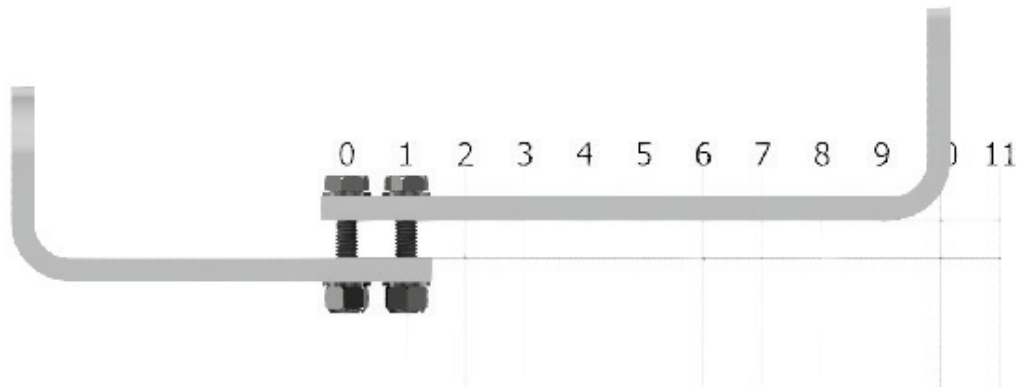

INSTALLATION FOR CRADLE CODE: BI

BI Cradle Set
Stock No: RS2716