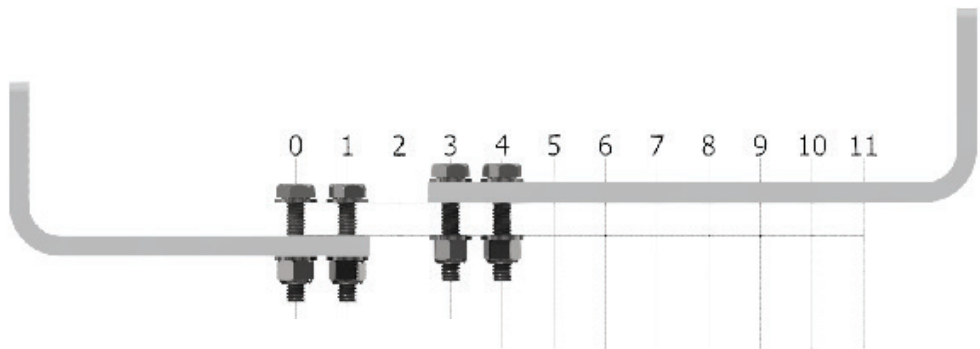

INSTALLATION FOR CRADLE CODE: AC

AC Cradle Set
Stock No: RS2684