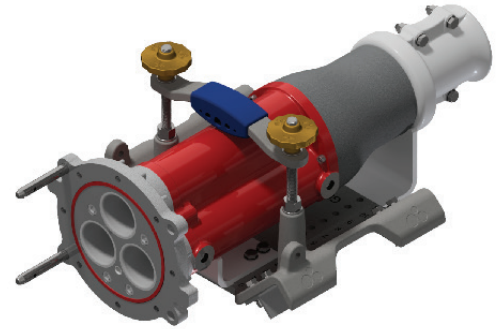

INSTALLATION FOR CRADLE CODE: AR

AR Cradle Set
Stock No: RS2699