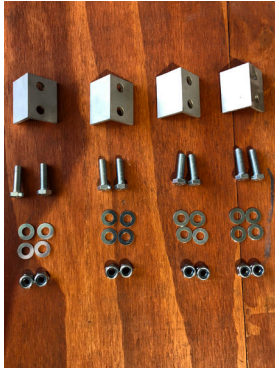

SKID ASSEMBLY INSTRUCTIONS

5

5.1