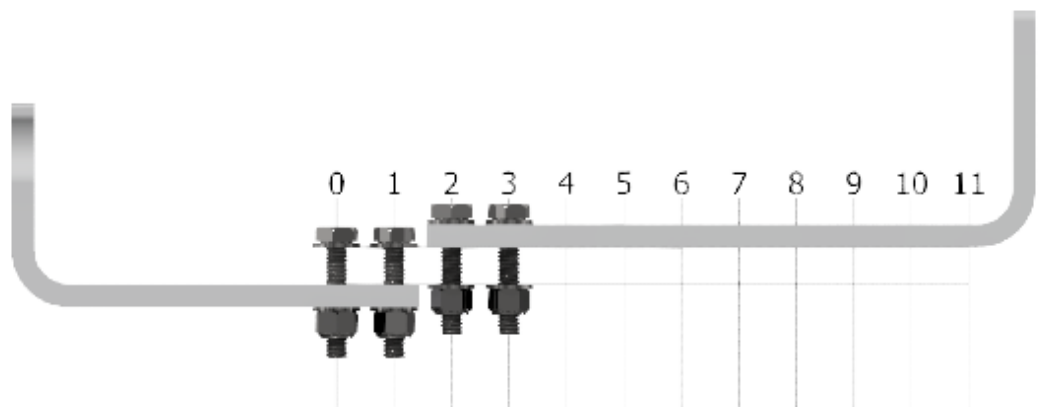

INSTALLATION FOR CRADLE CODE: BM

BM Cradle Set
Stock No: RS2720

INSTALLATION FOR CRADLE CODE: BN

BN Cradle Set
Stock No: RS2721

INSTALLATION FOR CRADLE CODE: BO

BO Cradle Set
Stock No: RS2655

INSTALLATION FOR CRADLE CODE: BP