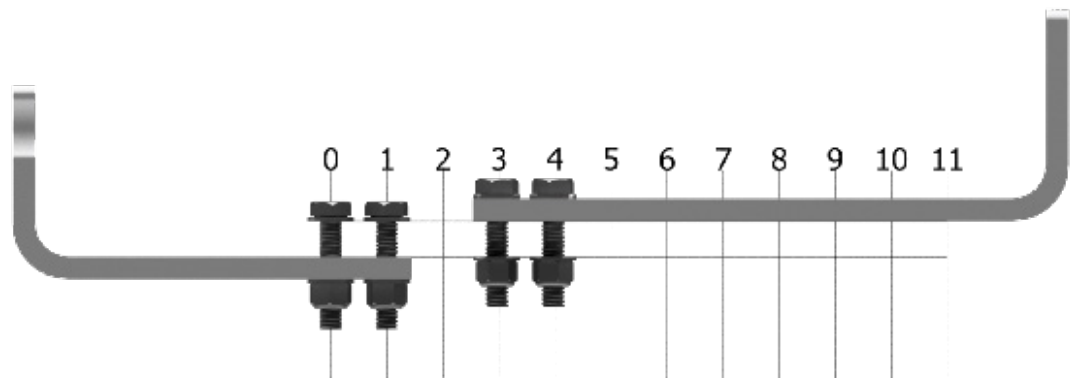

BP Cradle Set
Stock No: RS3859

INSTALLATION FOR CRADLE CODE: BQ

BQ Cradle Set
Stock No: RS3860

INSTALLATION FOR CRADLE CODE: BR

BR Cradle Set
Stock No: RS3861

INSTALLATION FOR CRADLE CODE: BS

BS Cradle Set
Stock No: RS3862