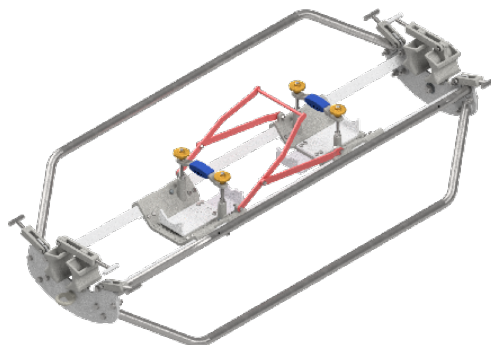

TECHNICAL GUIDE

Full CAT Skid

Footprint:	2475mm x 1000mm
Centre of Coupler Height:	517mm
Mass:	165KG

HOW TO ORDER

1

Order **RS2748**
CAT Full Skid with
no Cradle.

2

From Page 2, select
the cradle code.
E.g. AE

NOTE: The cradle is required to secure the coupler into the saddle. Each coupler has a unique cradle code that aligns the two couplers together.

3

CAT Skid with cradle
installed.
Add code to RS2748.
E.g. RS2748_AE