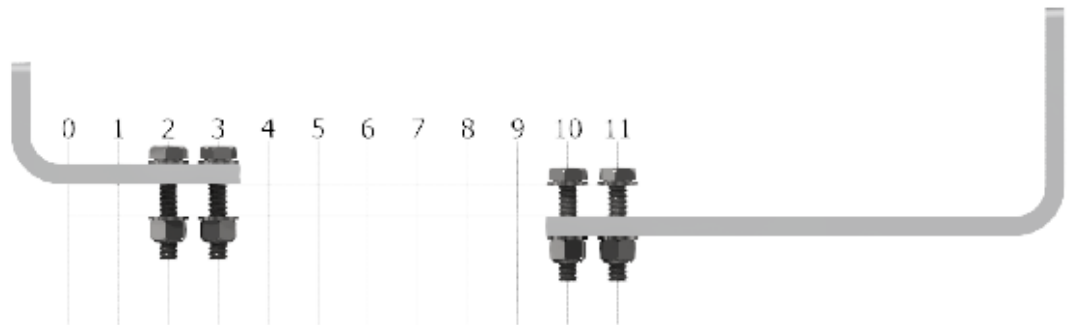

INSTALLATION FOR CRADLE CODE: AV

AV Cradle Set
Stock No: RS2703