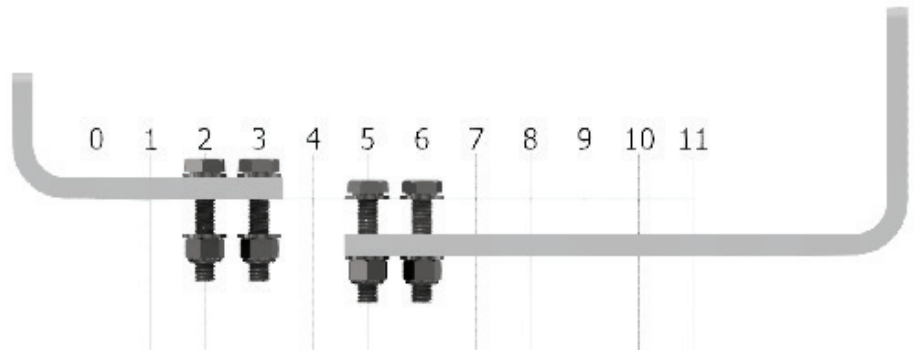

INSTALLATION FOR CRADLE CODE: AR

AR Cradle Set
Stock No: RS2699