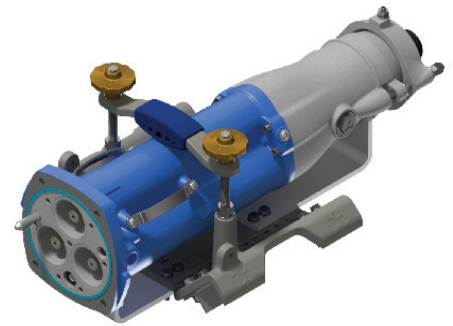

INSTALLATION FOR CRADLE CODE: AO

AO Cradle Set
Stock No: RS2696