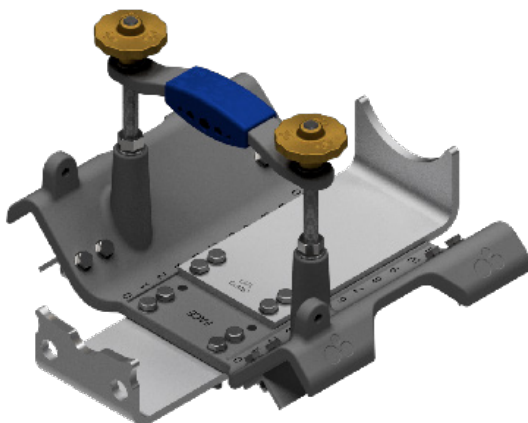

BP Cradle Set
Stock No: RS3859

INSTALLATION FOR CRADLE CODE: BQ

BQ Cradle Set
Stock No: RS3860

INSTALLATION FOR CRADLE CODE: BR

BR Cradle Set
Stock No: RS3861

INSTALLATION FOR CRADLE CODE: BS

BS Cradle Set
Stock No: RS3862

SKID ASSEMBLY INSTRUCTIONS

1

1.1

1.2

1.3

Assemble Fixed Leg to cat skid end Plate using:
 2 x RS2722 – Cat Skid Fixed Leg Assembly
 2 x PN: 2736 – Cat Skid End Plate
 12 x PN: 1950-M16 X 45 GR4.6 Z/P SET HEX SET SCREW
 24 x PN: 1945-M16 (17.0X2.0) FLAT Z/P WASHER
 12 x PN: 1373-M16 Nylon (Nylock) Nut
 Note: Don't fully tighten