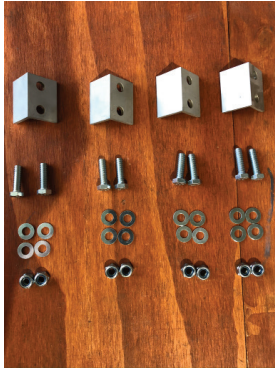

SKID ASSEMBLY INSTRUCTIONS

5

5.1