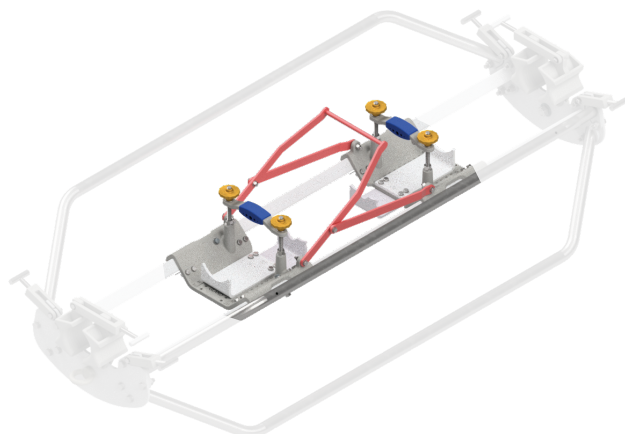

ASSEMBLY SADDLE CODES

Code	Description
RS2738_AS	Assembled Saddle with Cradle Plate AS Set (11 Old Style Body — OCNS Small Housing)
RS2738_AT	Assembled Saddle with Cradle Plate AT Set (11 Old Style Body — OCNL Large Housing)
RS2738_AU	Assembled Saddle with Cradle Plate AU Set (22 Old Style Body — OCL Large Housing)
RS2738_AV	Assembled Saddle with Cradle Plate AV Set (22 Old Style Body — OCS Small Housing)
RS2738_AW	Assembled Saddle with Cradle Plate AW Set (22 Old Style Body — OCNS Small Housing)
RS2738_AX	Assembled Saddle with Cradle Plate AX Set (22 Old Style Body — OCNL Large Housing)
RS2738_AY	Assembled Saddle with Cradle Plate AY Set (15 Fibre Body — Fibre Large Housing)
RS2738_AZ	Assembled Saddle with Cradle Plate AZ Set (15 Fibre Body — Fibre Small Housing)
RS2738_BA	Assembled Saddle with Cradle Plate BA Set (35 Body — KA Small Housing)
RS2738_BB	Assembled Saddle with Cradle Plate BB Set (35 Body — KA Large Housing)
RS2738_BC	Assembled Saddle with Cradle Plate BC Set (35 Body — KANS Small Housing)
RS2738_BD	Assembled Saddle with Cradle Plate BD Set (35 Body — KANL Large Housing)
RS2738_BE	Assembled Saddle with Cradle Plate BE Set (6.6 Body — KA Small Housing)
RS2738_BF	Assembled Saddle with Cradle Plate BF Set (6.6 Body — KA Large Housing)
RS2738_BG	Assembled Saddle with Cradle Plate BG Set (6.6 Body — KANS Small Housing)
RS2738_BH	Assembled Saddle with Cradle Plate BH Set (6.6 Body — KANL Large Housing)
RS2738_BI	Assembled Saddle with Cradle Plate BI Set (8.7 Body — KA Small Housing)
RS2738_BJ	Assembled Saddle with Cradle Plate BJ Set (8.7 Body — KA Large Housing)
RS2738_BK	Assembled Saddle with Cradle Plate BK Set (8.7 Body — KANS Small Housing)
RS2738_BL	Assembled Saddle with Cradle Plate BL Set (8.7 Body — KANL Large Housing)
RS2738_BM	Assembled Saddle with Cradle Plate BM Set (35 FO Body — Large Housing)
RS2738_BN	Assembled Saddle with Cradle Plate BN Set (35 FO Body — Small Housing)
RS2738_BO	Assembled Saddle with Cradle Plate BO Set (Ex118BSS/RF — Small Housing)