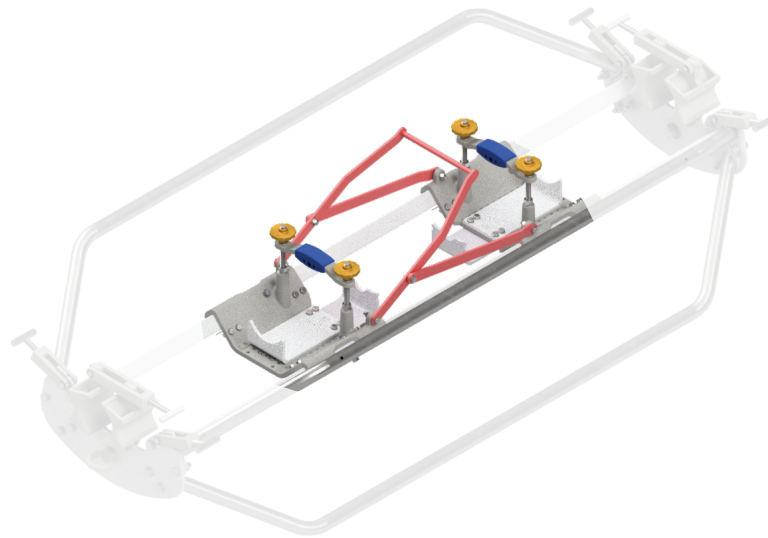

ASSEMBLY SADDLE CODES

Code	Description
RS2738_AA	Assembled Saddle with Cradle Plate AA Set (11KA Body — KA Small Housing)
RS2738_AB	Assembled Saddle with Cradle Plate AB Set (11KA Body — KA Large Housing)
RS2738_AC	Assembled Saddle with Cradle Plate AC Set (11KA Body — KANS Small Housing)
RS2738_AD	Assembled Saddle with Cradle Plate AD Set (11KA Body — KANL Large Housing)
RS2738_AE	Assembled Saddle with Cradle Plate AE Set (15KA Body — KA Small Housing)
RS2738_AF	Assembled Saddle with Cradle Plate AF Set (15KA Body — KA Large Housing)
RS2738_AG	Assembled Saddle with Cradle Plate AG Set (15KA Body — KANS Small Housing)
RS2738_AH	Assembled Saddle with Cradle Plate AH Set (15KA Body — KANL Large Housing)
RS2738_AI	Assembled Saddle with Cradle Plate AI Set (22KA Body — KA Small Housing)
RS2738_AJ	Assembled Saddle with Cradle Plate AJ Set (22KA Body — KA Large Housing)
RS2738_AK	Assembled Saddle with Cradle Plate AK Set (22KA Body — KANS Small Housing)
RS2738_AL	Assembled Saddle with Cradle Plate AL Set (22KA Body — KANL Large Housing)
RS2738_AM	Assembled Saddle with Cradle Plate AM Set (25 Body — KA Small Housing)
RS2738_AN	Assembled Saddle with Cradle Plate AN Set (25 Body — KA Large Housing)
RS2738_AO	Assembled Saddle with Cradle Plate AO Set (25 Body — KANS Small Housing)
RS2738_AP	Assembled Saddle with Cradle Plate AP Set (25 Body — KANL Large Housing)
RS2738_AQ	Assembled Saddle with Cradle Plate AQ Set (11 Old Style Body — OCL Large Housing)
RS2738_AR	Assembled Saddle with Cradle Plate AR Set (11 Old Style Body — OCS Small Housing)