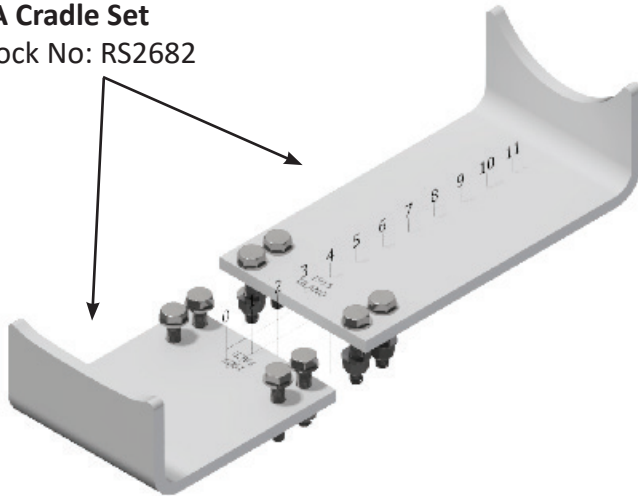

INSTALLATION FOR CRADLE CODE: AA

AA Cradle Set
Stock No: RS2682