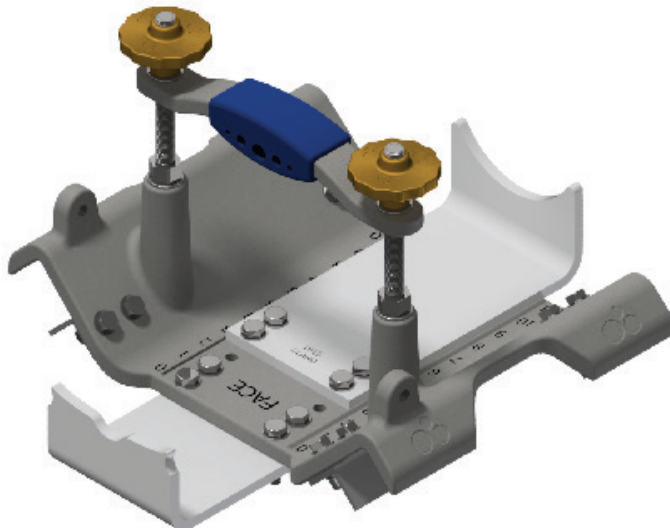

INSTALLATION FOR CRADLE CODE: AE

AE Cradle Set
Stock No: RS2686