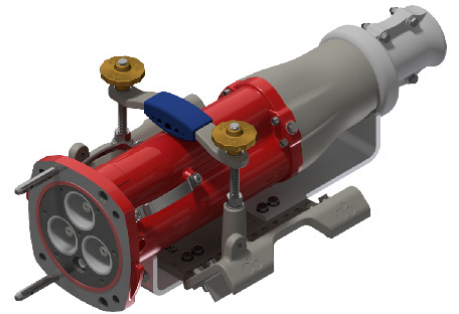

PN

INSTALLATION FOR CRADLE CODE: AH

AH Cradle Set
Stock No: RS2689

INSTALLATION FOR CRADLE CODE: AI

AI Cradle Set
Stock No: RS2690

INSTALLATION FOR CRADLE CODE: AJ

AJ Cradle Set
Stock No: RS2691

PN