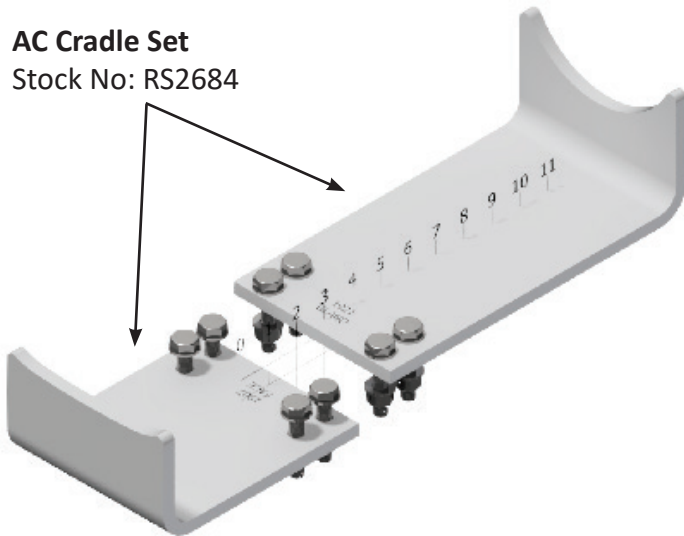

INSTALLATION FOR CRADLE CODE: AC

AC Cradle Set
Stock No: RS2684