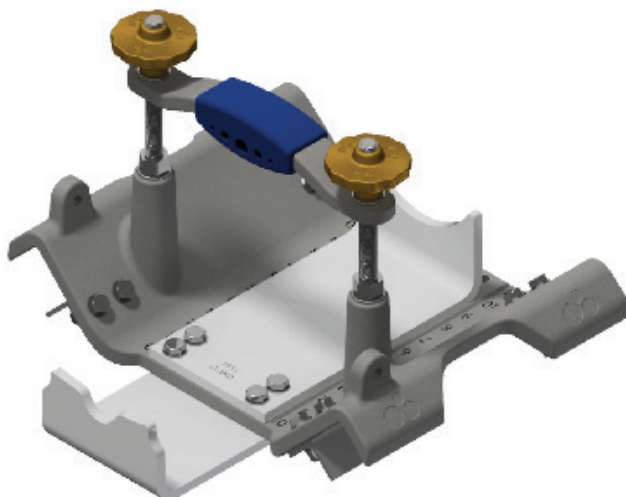

INSTALLATION FOR CRADLE CODE: BI

BI Cradle Set
Stock No: RS2716