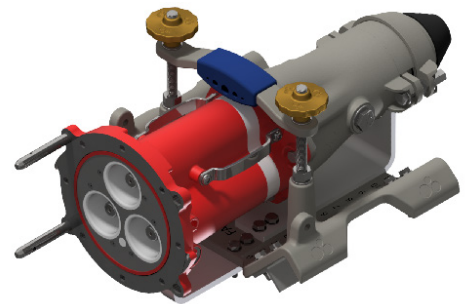

INSTALLATION FOR CRADLE CODE: BM

BM Cradle Set
Stock No: RS2720

INSTALLATION FOR CRADLE CODE: BN

BN Cradle Set
Stock No: RS2721

INSTALLATION FOR CRADLE CODE: BO

BO Cradle Set
Stock No: RS2655

INSTALLATION FOR CRADLE CODE: BP