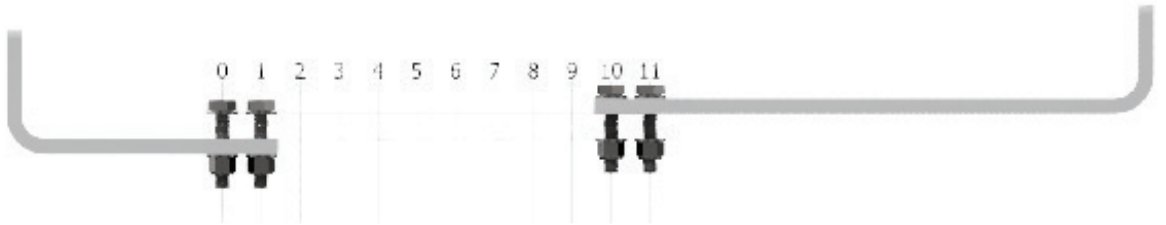

INSTALLATION FOR CRADLE CODE: BM

BM Cradle Set
Stock No: RS2720