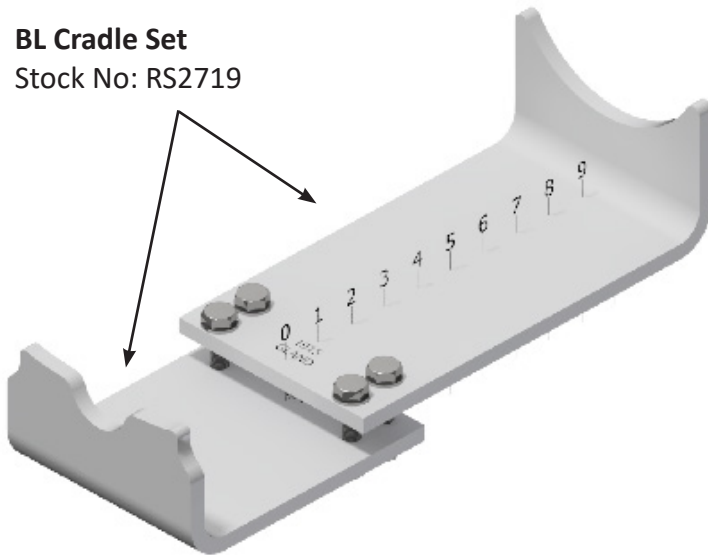

TECHNICAL GUIDE

Full CAT Skid

Footprint:	2475mm x 1000mm
Centre of Coupler Height:	517mm
Mass:	165KG

HOW TO ORDER

1

Order **RS2748**
CAT Full Skid with
no Cradle.

2

From Page 2, select
the cradle code.
E.g. AE

INSTALLATION FOR CRADLE CODE: BF

BF Cradle Set
Stock No: RS2713

INSTALLATION FOR CRADLE CODE: BG

BG Cradle Set
Stock No: RS2714

INSTALLATION FOR CRADLE CODE: BH

BH Cradle Set
Stock No: RS2715

INSTALLATION FOR CRADLE CODE: BI

BI Cradle Set
Stock No: RS2716

INSTALLATION FOR CRADLE CODE: BJ

BJ Cradle Set
Stock No: RS2717

INSTALLATION FOR CRADLE CODE: BK

BK Cradle Set
Stock No: RS2718

INSTALLATION FOR CRADLE CODE: BL

BL Cradle Set
Stock No: RS2719

INSTALLATION FOR CRADLE CODE: BM

BM Cradle Set
Stock No: RS2720

INSTALLATION FOR CRADLE CODE: BN

BN Cradle Set
Stock No: RS2721

INSTALLATION FOR CRADLE CODE: BO

BO Cradle Set
Stock No: RS2655

INSTALLATION FOR CRADLE CODE: BP