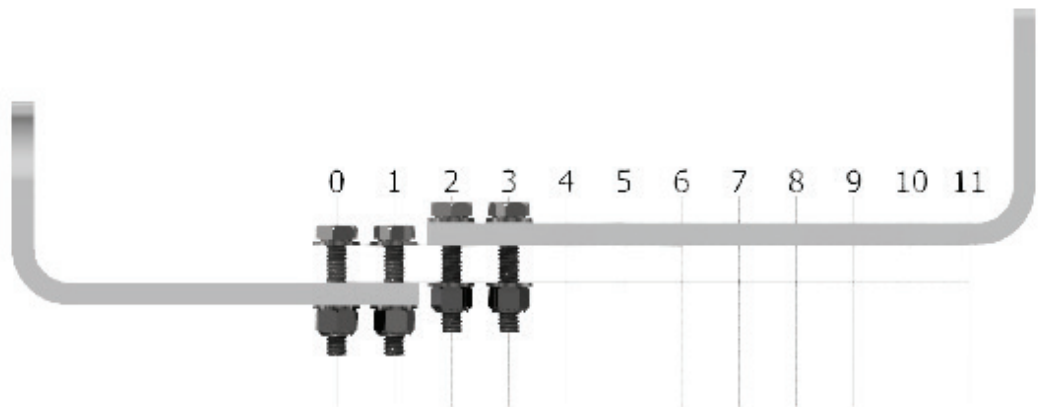

INSTALLATION FOR CRADLE CODE: BO

BO Cradle Set
Stock No: RS2655