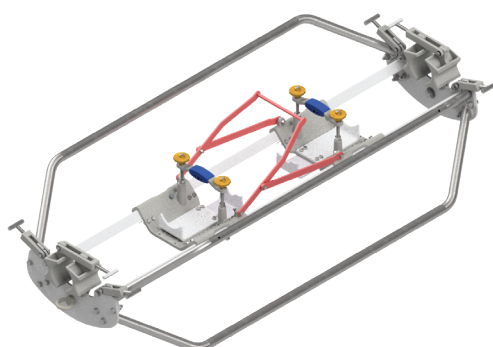

## HOW TO ORDER

1

Order **RS2748**  
CAT Full Skid with  
no Cradle.

2

From Page 2, select  
the cradle code.  
*E.g. AE*

**NOTE: The cradle is required to secure the coupler into the saddle. Each coupler has a unique cradle code that aligns the two couplers together.**

3

CAT Skid with cradle  
installed.  
Add code to RS2748.  
*E.g. RS2748\_AE*

**ADDITIONAL NOTE: CAT SKID IS DISPATCHED UNASSEMBLED.**

**SHOULD YOU WISH FOR THE CAT SKID TO BE ASSEMBLED PRIOR TO DISPATCH, ADD PART NUMBER 71057 PER SKID FOR LABOUR AND FREIGHT**