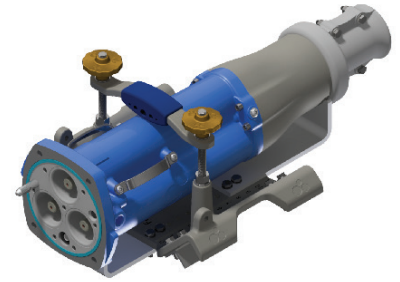

INSTALLATION FOR CRADLE CODE: AM

AM Cradle Set
Stock No: RS2694