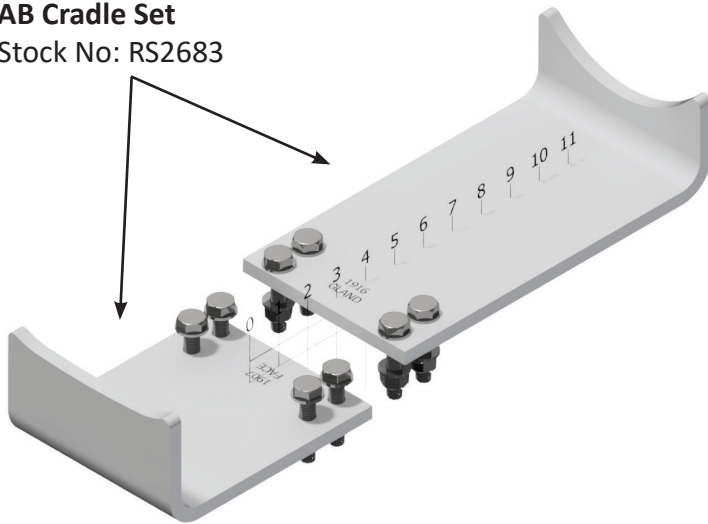

INSTALLATION FOR CRADLE CODE: AB

AB Cradle Set
Stock No: RS2683