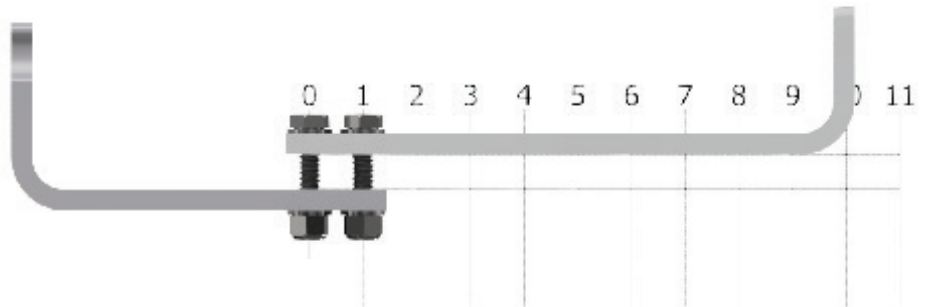

INSTALLATION FOR CRADLE CODE: BF

BF Cradle Set
Stock No: RS2713