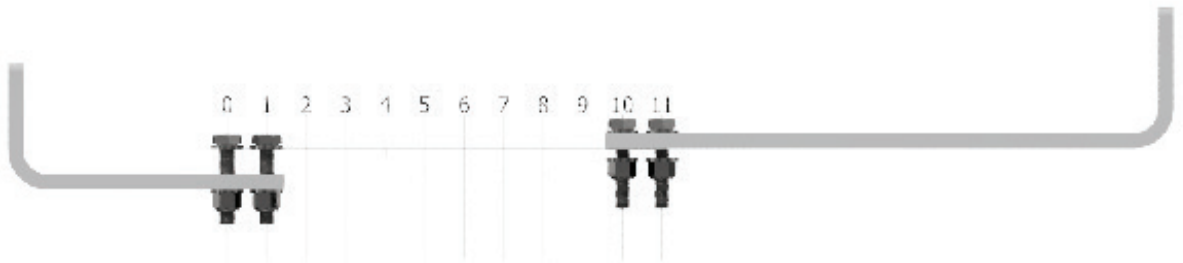

INSTALLATION FOR CRADLE CODE: BN

BN Cradle Set

Stock No: RS2721