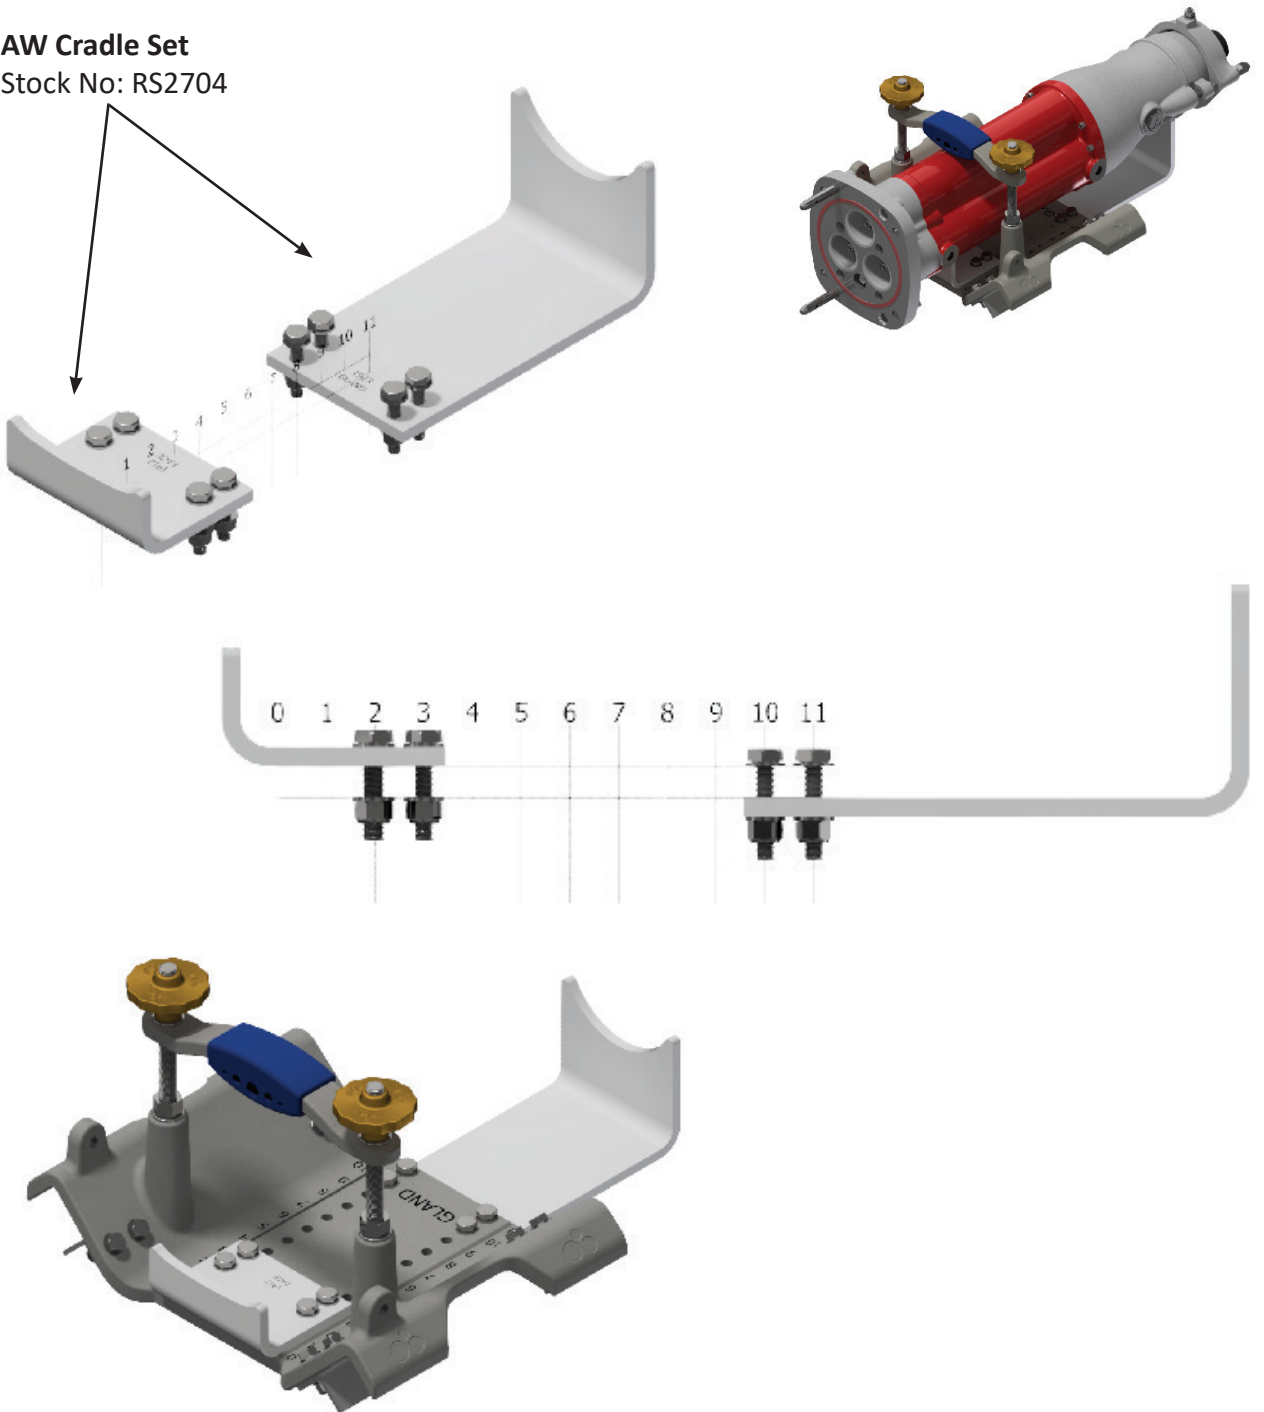

INSTALLATION FOR CRADLE CODE: AW

AW Cradle Set
Stock No: RS2704