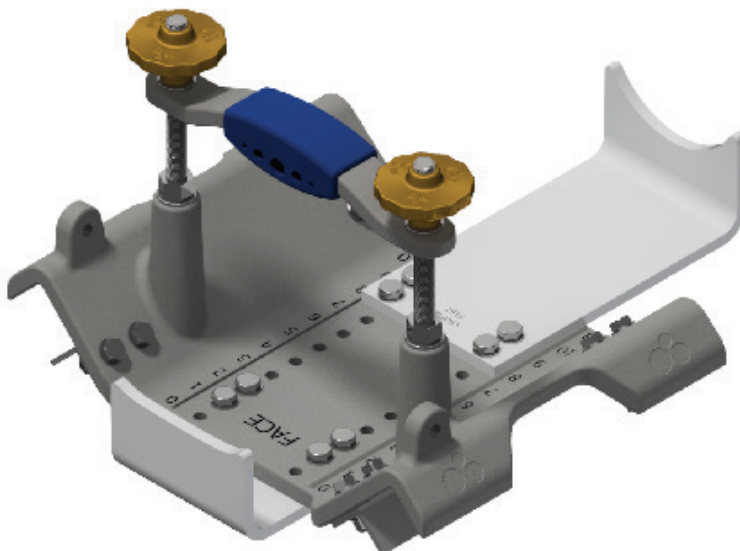

INSTALLATION FOR CRADLE CODE: AI

AI Cradle Set
Stock No: RS2690