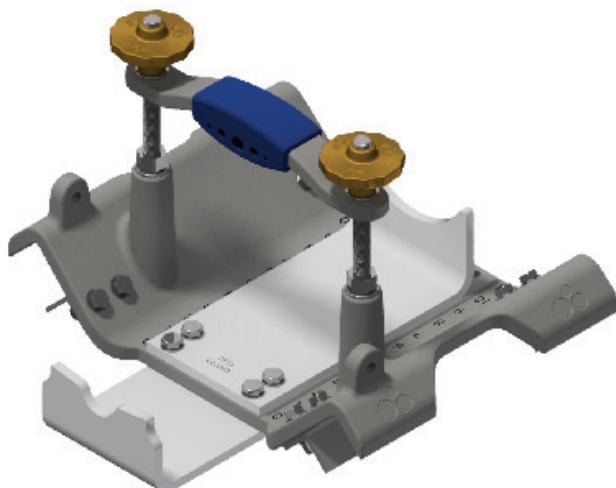

INSTALLATION FOR CRADLE CODE: BJ

BJ Cradle Set
Stock No: RS2717