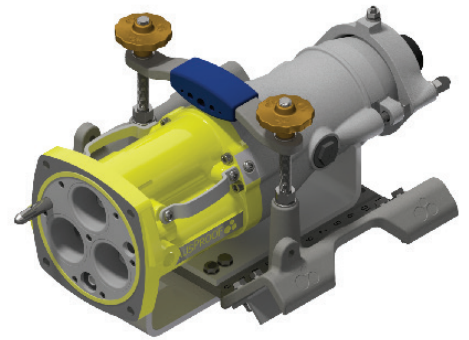

INSTALLATION FOR CRADLE CODE: BG

BG Cradle Set
Stock No: RS2714