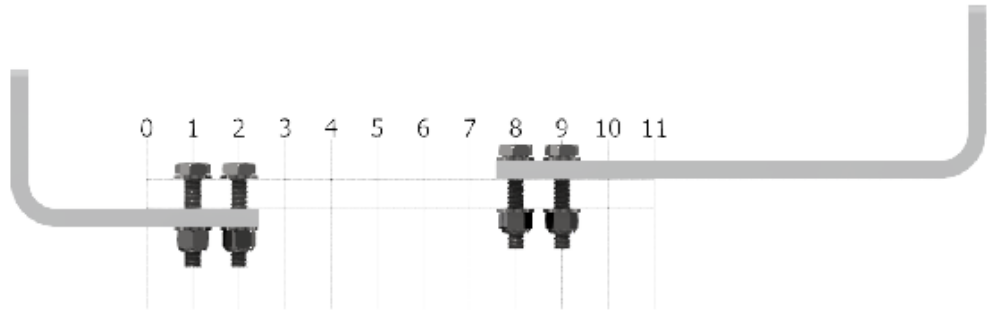

INSTALLATION FOR CRADLE CODE: AK

AK Cradle Set
Stock No: RS2692