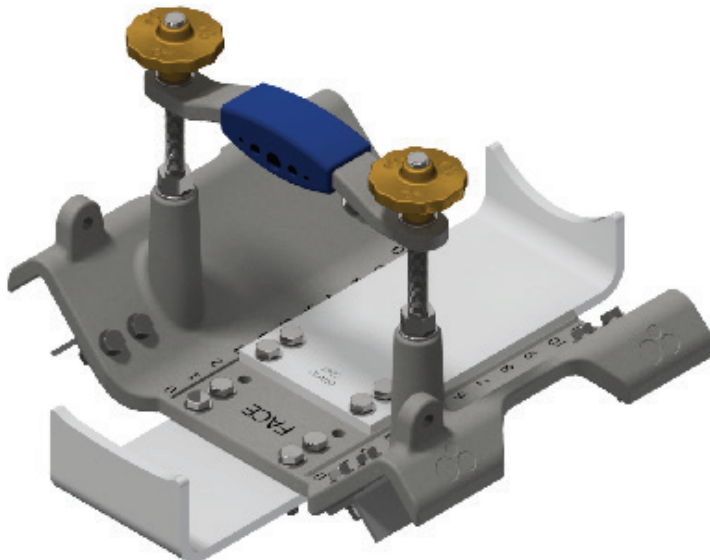

INSTALLATION FOR CRADLE CODE: AD

AD Cradle Set
Stock No: RS2685