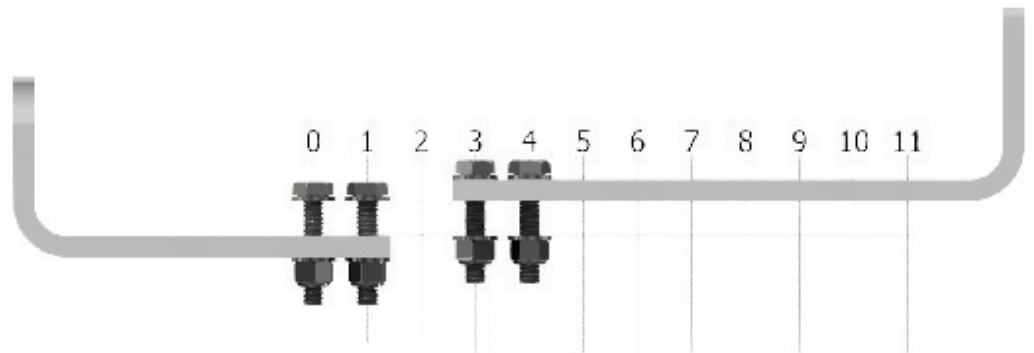

INSTALLATION FOR CRADLE CODE: AF

AF Cradle Set
Stock No: RS2687