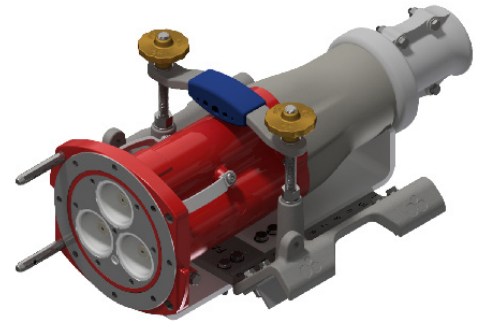

INSTALLATION FOR CRADLE CODE: AA

AA Cradle Set
Stock No: RS2682