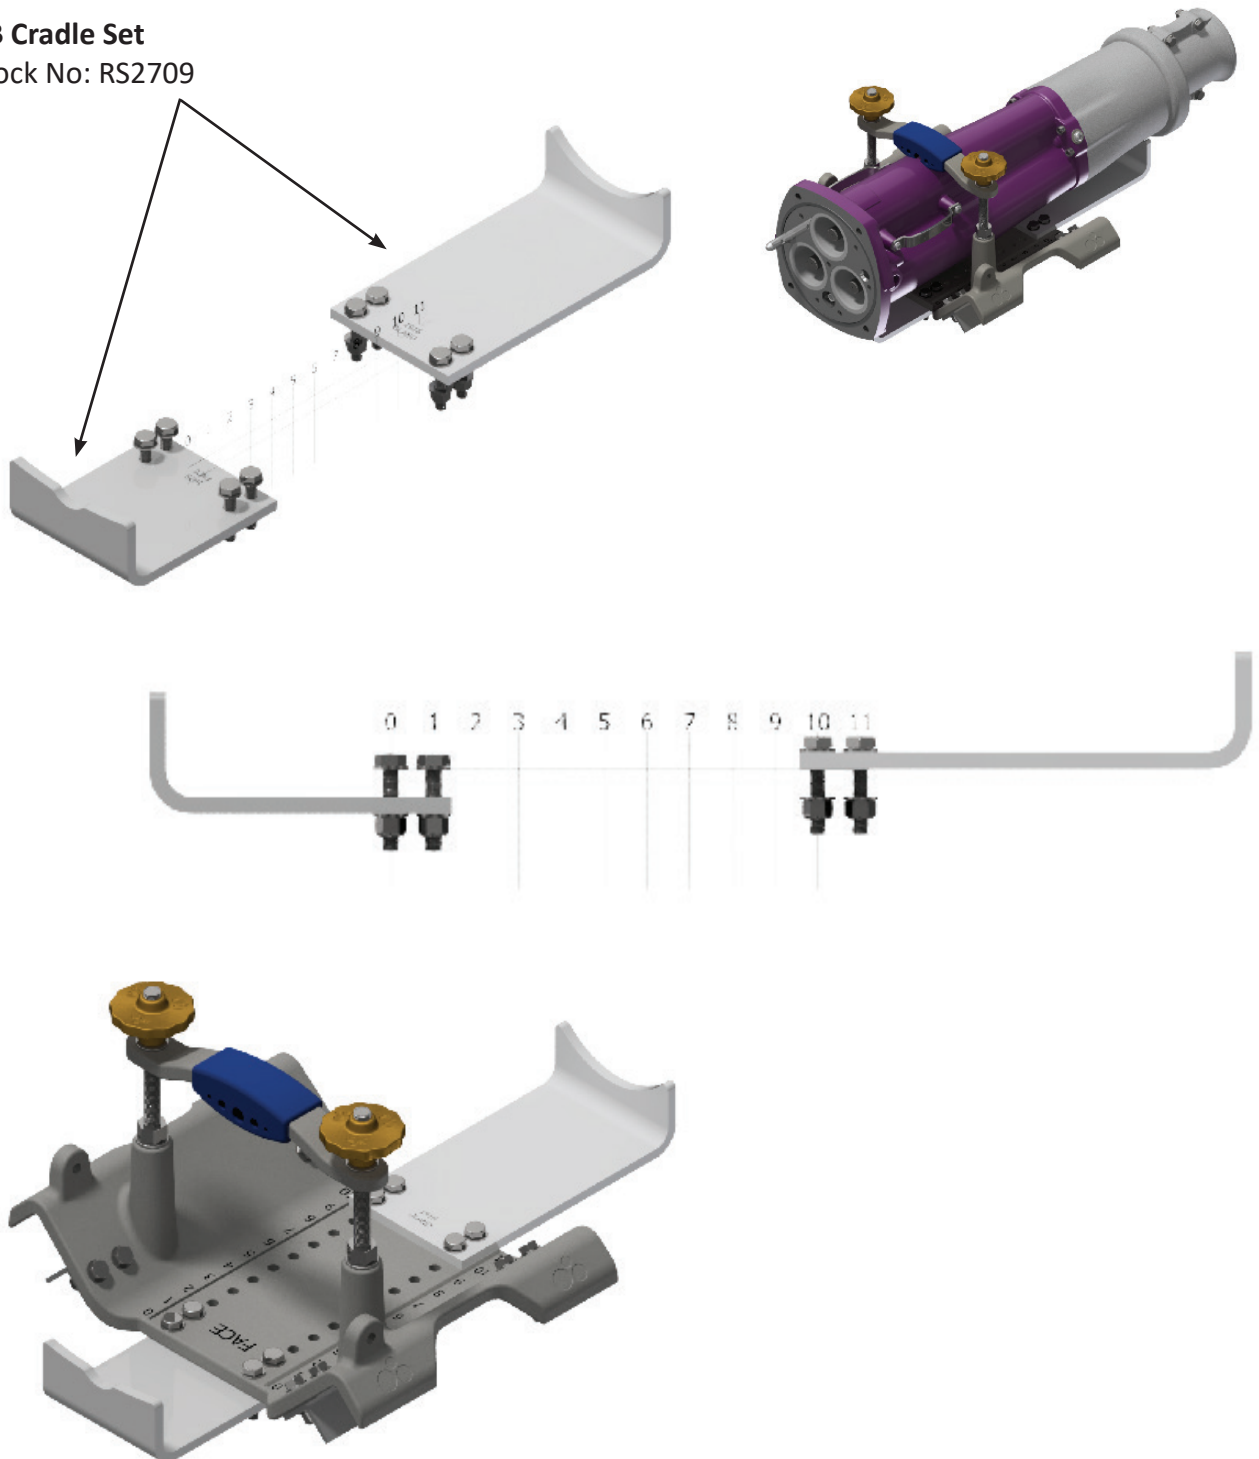

INSTALLATION FOR CRADLE CODE: BB

BB Cradle Set
Stock No: RS2709