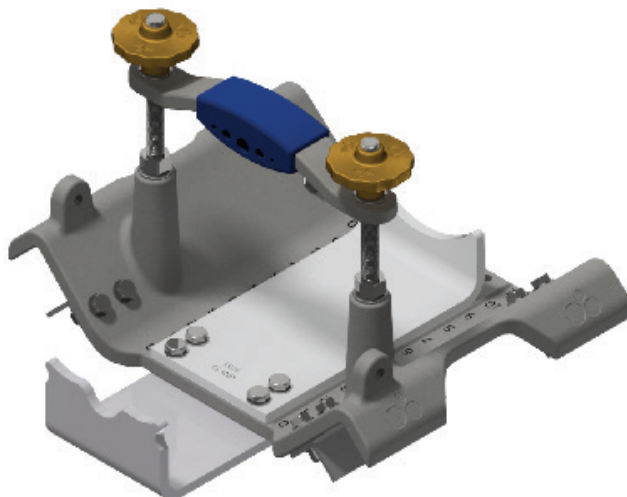

INSTALLATION FOR CRADLE CODE: BF

BF Cradle Set
Stock No: RS2713