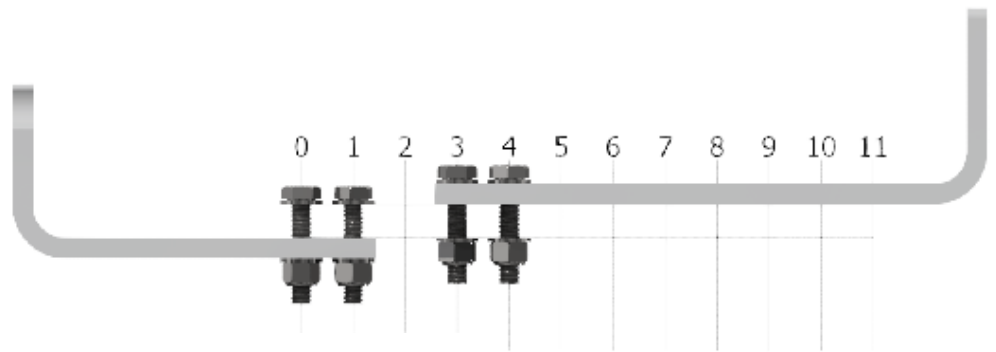

INSTALLATION FOR CRADLE CODE: AH

AH Cradle Set
Stock No: RS2689