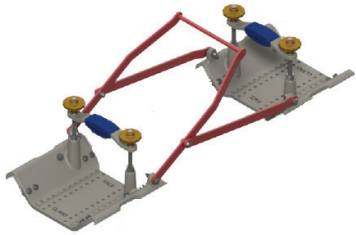

RS2738 - Blank Full Saddle Assembly, NO CRADLES