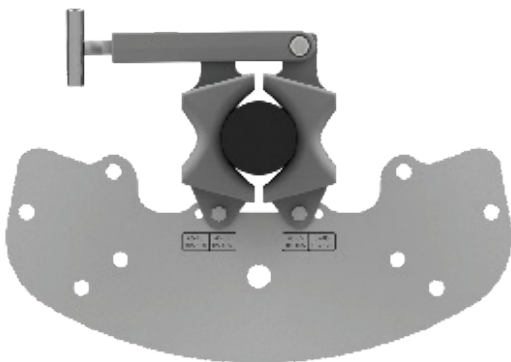

85-105mm Cable