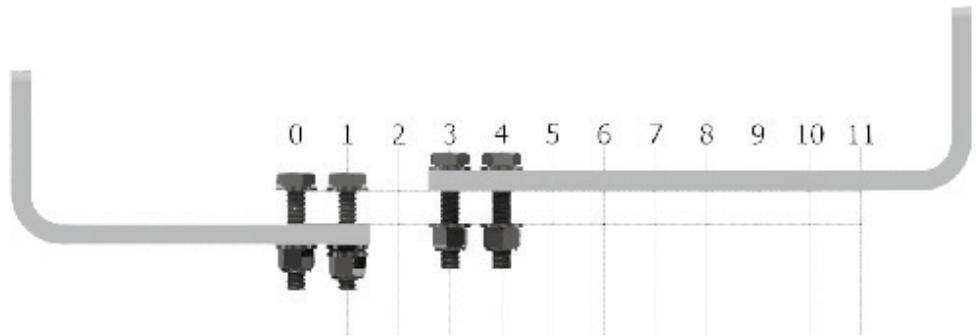

INSTALLATION FOR CRADLE CODE: AA

AA Cradle Set
Stock No: RS2682