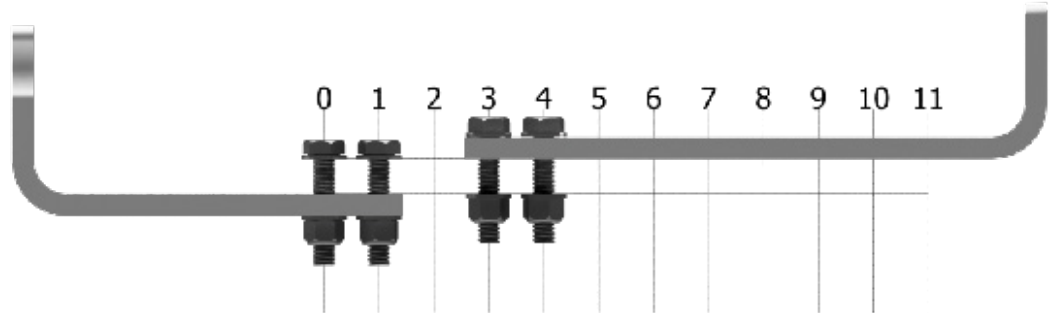

INSTALLATION FOR CRADLE CODE: BQ

BQ Cradle Set
Stock No: RS3860