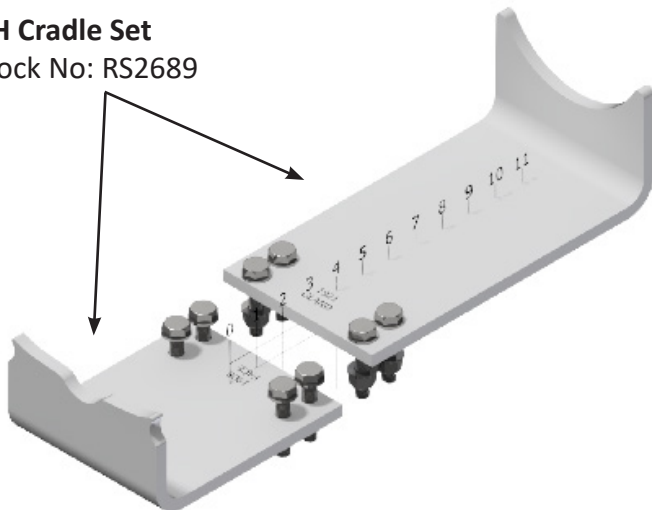

INSTALLATION FOR CRADLE CODE: AA

AA Cradle Set
Stock No: RS2682

INSTALLATION FOR CRADLE CODE: AB

AB Cradle Set
Stock No: RS2683

INSTALLATION FOR CRADLE CODE: AC

AC Cradle Set
Stock No: RS2684

INSTALLATION FOR CRADLE CODE: AD

AD Cradle Set
Stock No: RS2685

INSTALLATION FOR CRADLE CODE: AE

AE Cradle Set
Stock No: RS2686

INSTALLATION FOR CRADLE CODE: AF

AF Cradle Set
Stock No: RS2687

INSTALLATION FOR CRADLE CODE: AG

AG Cradle Set
Stock No: RS2688

PN

INSTALLATION FOR CRADLE CODE: AH

AH Cradle Set
Stock No: RS2689

INSTALLATION FOR CRADLE CODE: AI

AI Cradle Set
Stock No: RS2690

INSTALLATION FOR CRADLE CODE: AJ

AJ Cradle Set
Stock No: RS2691

PN