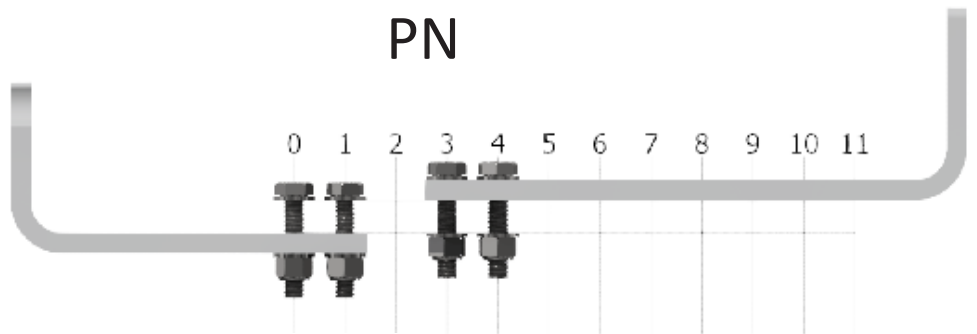

INSTALLATION FOR CRADLE CODE: AG

AG Cradle Set
Stock No: RS2688

PN