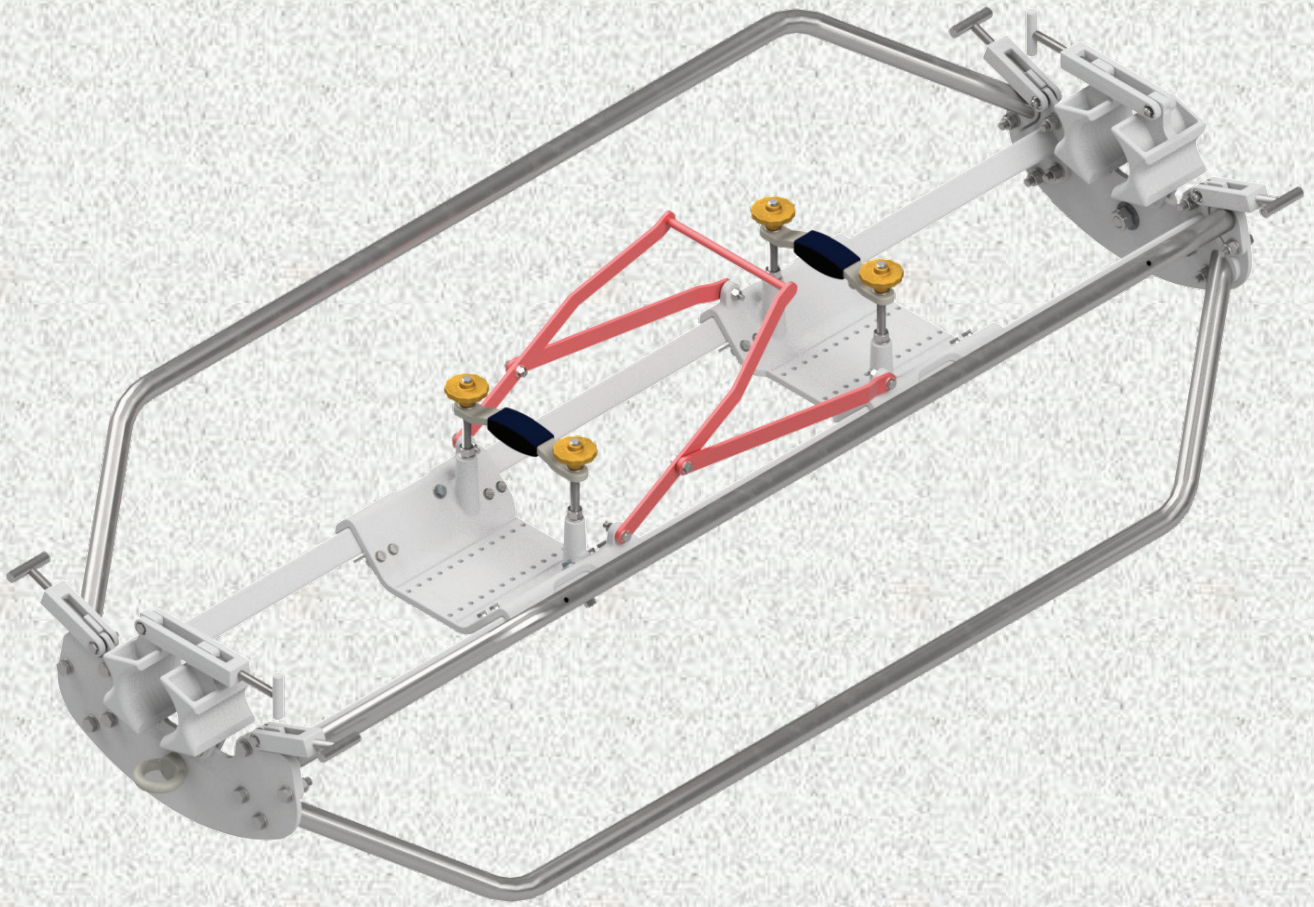

INNOVATION • RELIABILITY • PEDIGREE