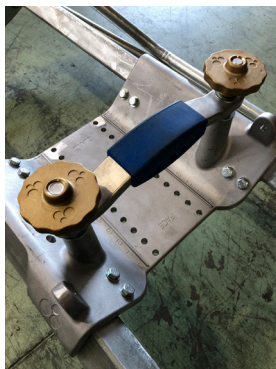

Spanner sizes required:

- 1 x 16mm
- 1 x 17mm

6

6.1

6.2

6.3

6.4

Install coupler clamp assembly