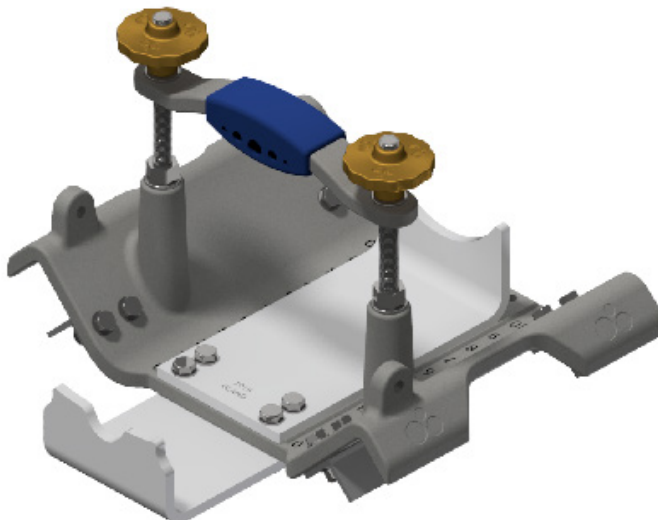

BI Cradle Set
Stock No: RS2716

INSTALLATION FOR CRADLE CODE: BJ

BJ Cradle Set
Stock No: RS2717

INSTALLATION FOR CRADLE CODE: BK

BK Cradle Set
Stock No: RS2718

INSTALLATION FOR CRADLE CODE: BL

BL Cradle Set
Stock No: RS2719