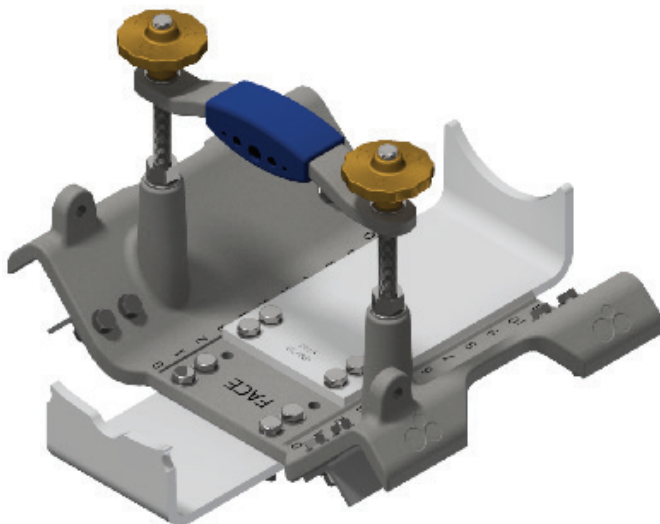

INSTALLATION FOR CRADLE CODE: AF

AF Cradle Set
Stock No: RS2687