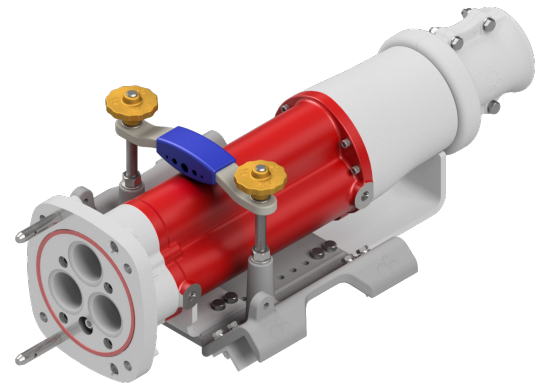

INSTALLATION FOR CRADLE CODE: AU

AU Cradle Set
Stock No: RS2702