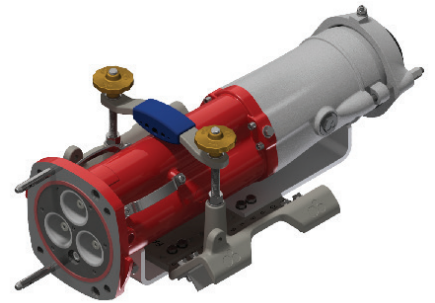

INSTALLATION FOR CRADLE CODE: AL

AL Cradle Set
Stock No: RS2693