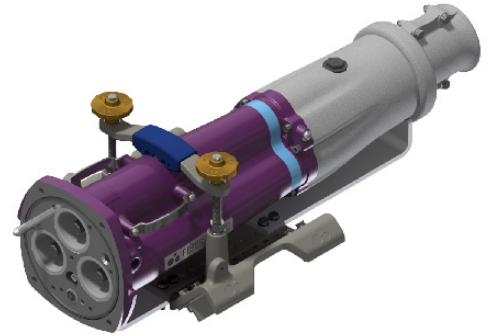

INSTALLATION FOR CRADLE CODE: BM

BM Cradle Set
Stock No: RS2720