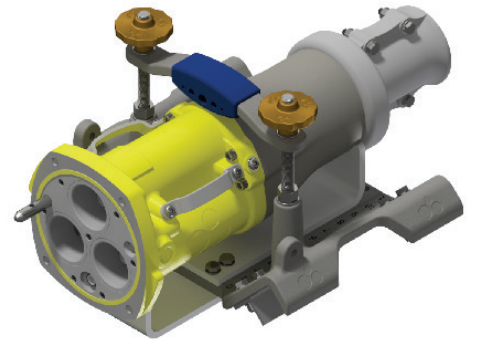

INSTALLATION FOR CRADLE CODE: BI

BI Cradle Set
Stock No: RS2716