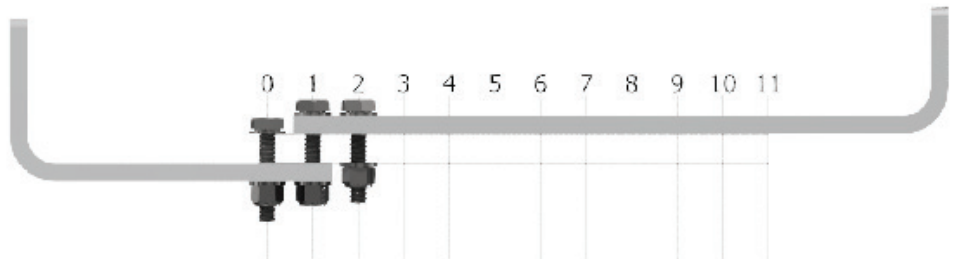

INSTALLATION FOR CRADLE CODE: AY

AY Cradle Set
Stock No: RS2706