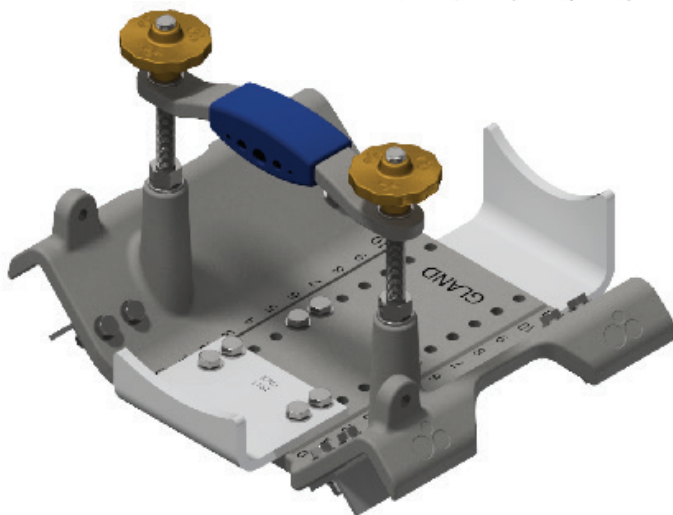

INSTALLATION FOR CRADLE CODE: AQ

AQ Cradle Set
Stock No: RS2698