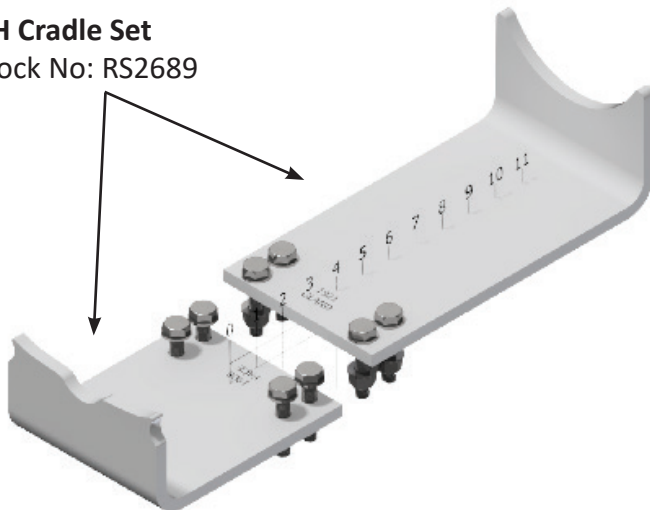

## INSTALLATION FOR CRADLE CODE: AG

AG Cradle Set  
Stock No: RS2688

PN

## INSTALLATION FOR CRADLE CODE: AH

AH Cradle Set  
Stock No: RS2689