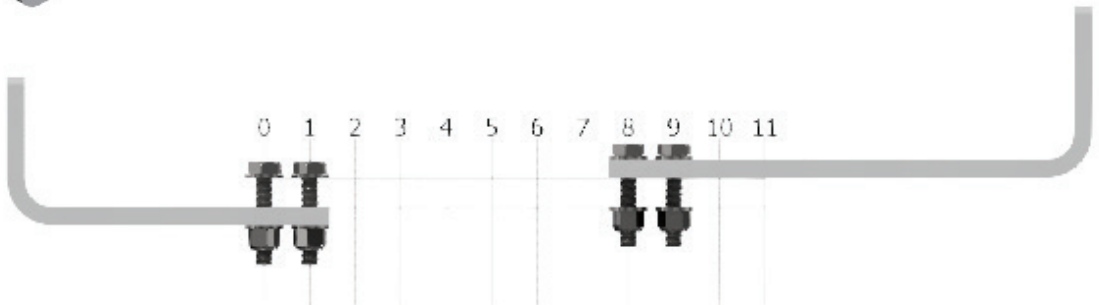

INSTALLATION FOR CRADLE CODE: AO

AO Cradle Set
Stock No: RS2696