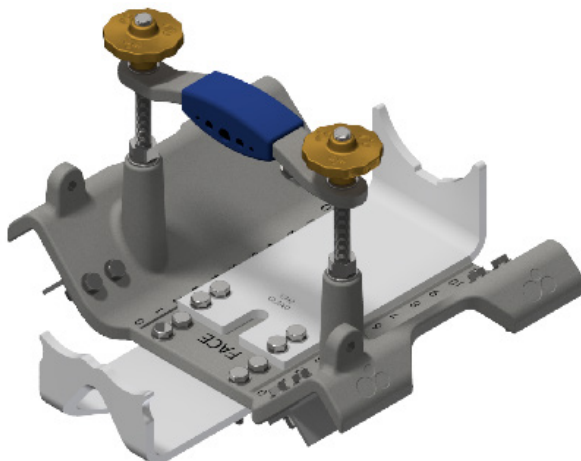

INSTALLATION FOR CRADLE CODE: BM

BM Cradle Set
Stock No: RS2720

INSTALLATION FOR CRADLE CODE: BN

BN Cradle Set
Stock No: RS2721

INSTALLATION FOR CRADLE CODE: BO

BO Cradle Set
Stock No: RS2655

INSTALLATION FOR CRADLE CODE: BP

SKID ASSEMBLY INSTRUCTIONS

1

1.1

1.2

1.3

Assemble Fixed Leg to cat skid end Plate using:
 2 x RS2722 – Cat Skid Fixed Leg Assembly
 2 x PN: 2736 – Cat Skid End Plate
 12 x PN: 1950-M16 X 45 GR4.6 Z/P SET HEX SET SCREW
 24 x PN: 1945-M16 (17.0X2.0) FLAT Z/P WASHER
 12 x PN: 1373-M16 Nylon (Nylock) Nut
 Note: Don't fully tighten