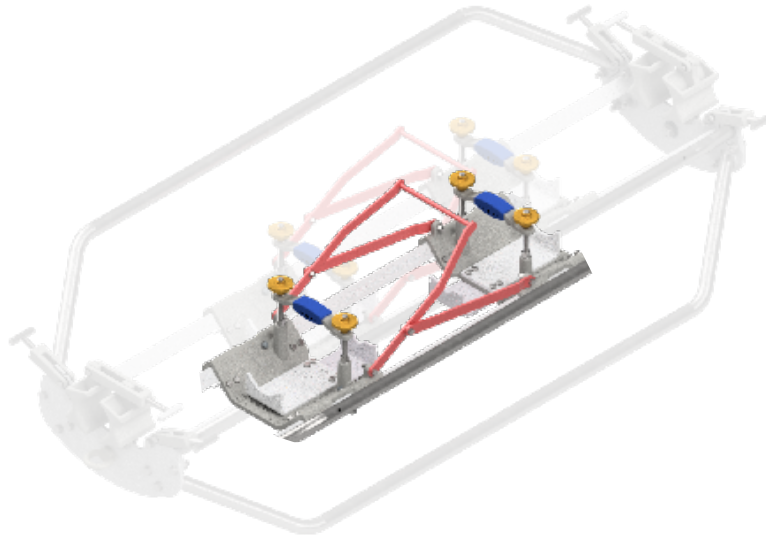

ASSEMBLY SADDLE CODES

Code	Description
RS2738_AA	Assembled Saddle with Cradle Plate AA Set (11KA 8B Body — KA Small Housing)
RS2738_AB	Assembled Saddle with Cradle Plate AB Set (11KA 8B Body — KA Large Housing)
RS2738_AC	Assembled Saddle with Cradle Plate AC Set (11KA 8B Body — KANS Small Housing)
RS2738_AD	Assembled Saddle with Cradle Plate AD Set (11KA 8B Body — KANL Large Housing)
RS2738_AE	Assembled Saddle with Cradle Plate AE Set (15KA Body — KA Small Housing)
RS2738_AF	Assembled Saddle with Cradle Plate AF Set (15KA Body — KA Large Housing)
RS2738_AG	Assembled Saddle with Cradle Plate AG Set (15KA Body — KANS Small Housing)
RS2738_AH	Assembled Saddle with Cradle Plate AH Set (15KA Body — KANL Large Housing)
RS2738_AI	Assembled Saddle with Cradle Plate AI Set (22KA Body — KA Small Housing)
RS2738_AJ	Assembled Saddle with Cradle Plate AJ Set (22KA Body — KA Large Housing)
RS2738_AK	Assembled Saddle with Cradle Plate AK Set (22KA Body — KANS Small Housing)
RS2738_AL	Assembled Saddle with Cradle Plate AL Set (22KA Body — KANL Large Housing)
RS2738_AM	Assembled Saddle with Cradle Plate AM Set (25 Body — KA Small Housing)
RS2738_AN	Assembled Saddle with Cradle Plate AN Set (25 Body — KA Large Housing)
RS2738_AO	Assembled Saddle with Cradle Plate AO Set (25 Body — KANS Small Housing)
RS2738_AP	Assembled Saddle with Cradle Plate AP Set (25 Body — KANL Large Housing)
RS2738_AQ	Assembled Saddle with Cradle Plate AQ Set (11 Old Style 8B Body — OCL Large Housing)
RS2738_AR	Assembled Saddle with Cradle Plate AR Set (11 Old Style 8B Body — OCS Small Housing)
RS2738_AS	Assembled Saddle with Cradle Plate AS Set (11 Old Style 8B Body — OCNS Small Housing)
RS2738_AT	Assembled Saddle with Cradle Plate AT Set (11 Old Style 8B Body — OCNL Large Housing)
RS2738_AU	Assembled Saddle with Cradle Plate AU Set (22 Old Style Body — OCL Large Housing)
RS2738_AV	Assembled Saddle with Cradle Plate AV Set (22 Old Style Body — OCS Small Housing)