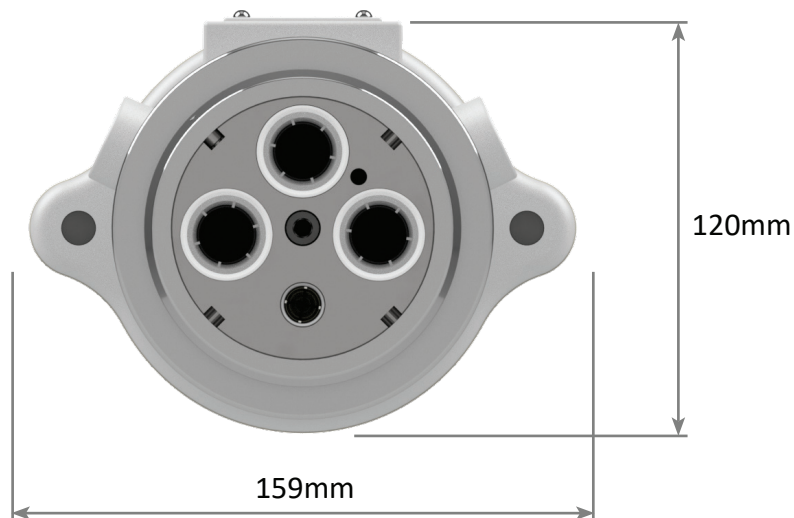

AL RANGE

Restrained Plugs and Receptacles

Non-Ex

Plug Front and Side View

AL RANGE

Restrained Plugs and Receptacles

Non-Ex

Receptacle Front and Side View

AL RANGE

Restrained Plugs and Receptacles

Non-Ex

Footprint Sizes

AL RANGE

Receptacle Gland Bracket

Non-Ex

Right Side View

AL RANGE Receptacle Gland Bracket Non-Ex

Bottom Side View

AL RANGE

Jack In Receptacle Handle Swing Non-Ex

AL RANGE

Quick Release Receptacle Handle Swing Non-Ex

AL RANGE

Ratchet Release Receptacle Handle Swing Non-Ex