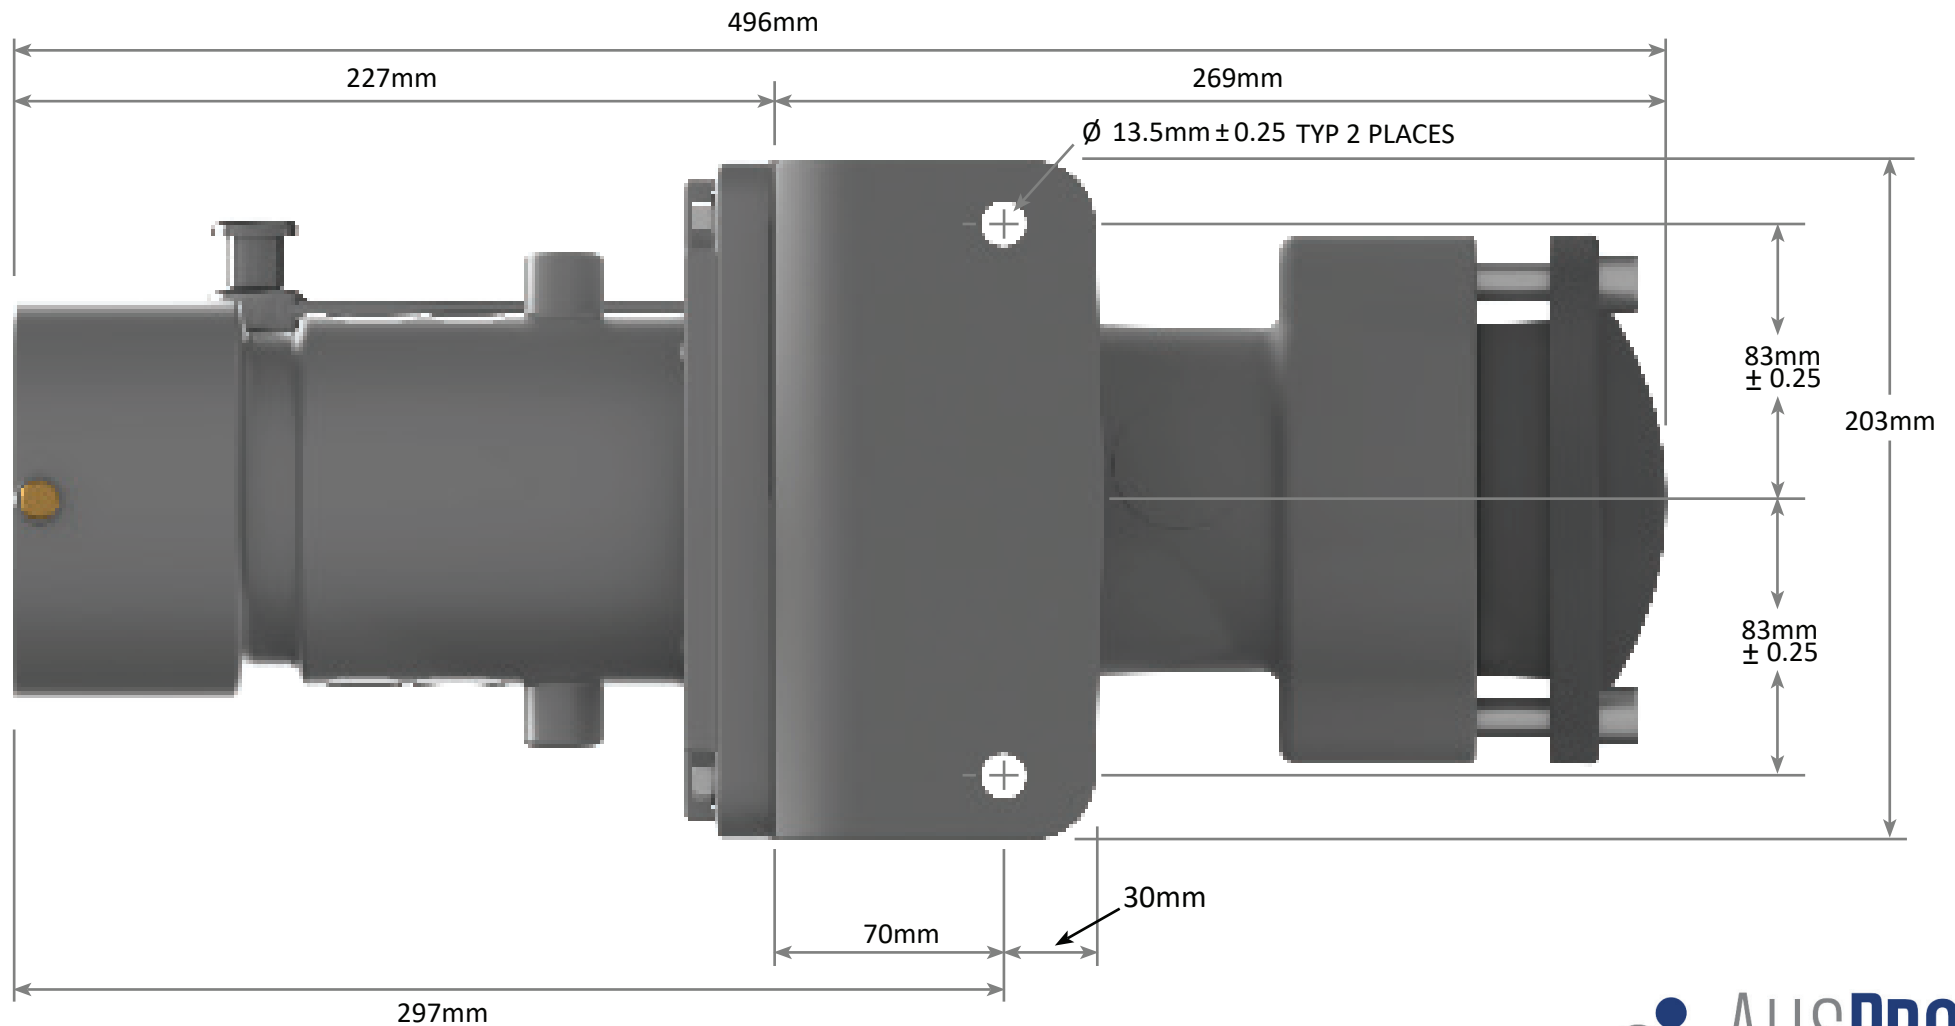

AL RANGE

Restrained Plugs and Receptacles

Non-Ex

Footprint Sizes

AL RANGE

Receptacle Gland Bracket

Non-Ex

Right Side View

AL RANGE Receptacle Gland Bracket Non-Ex

Bottom Side View

AL RANGE

Jack In Receptacle Handle Swing Non-Ex

AL RANGE

Quick Release Receptacle Handle Swing Non-Ex

AL RANGE

Ratchet Release Receptacle Handle Swing Non-Ex