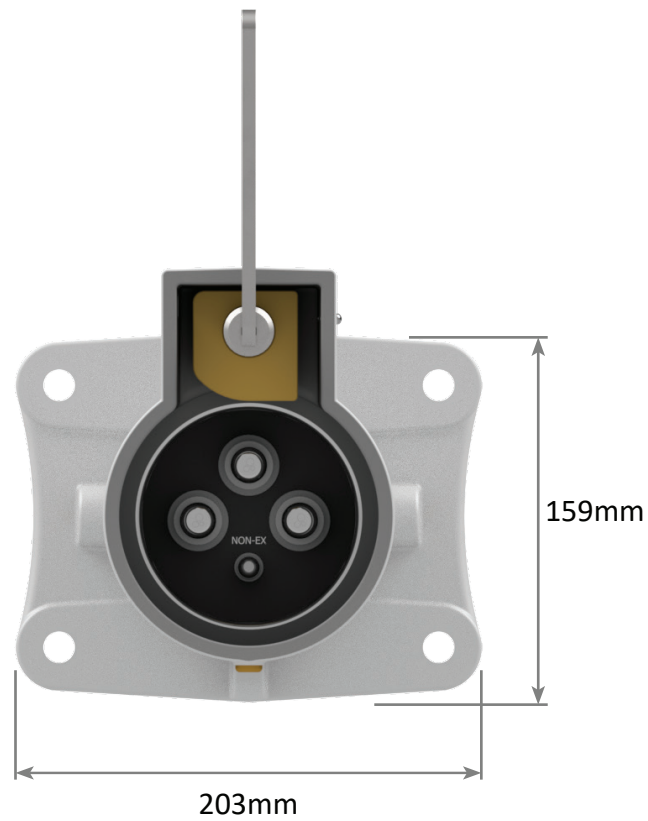

AL RANGE

Restrained Plugs and Receptacles

Non-Ex

Plug Front and Side View

AL RANGE

Restrained Plugs and Receptacles

Non-Ex

Receptacle Front and Side View

AL RANGE

Restrained Plugs and Receptacles

Non-Ex

Footprint Sizes

AL RANGE

Receptacle Gland Bracket

Non-Ex

Right Side View

AL RANGE Receptacle Gland Bracket Non-Ex

Bottom Side View

AL RANGE

Jack In Receptacle Handle Swing Non-Ex

AL RANGE

Quick Release Receptacle Handle Swing Non-Ex

AL RANGE

Ratchet Release Receptacle Handle Swing Non-Ex