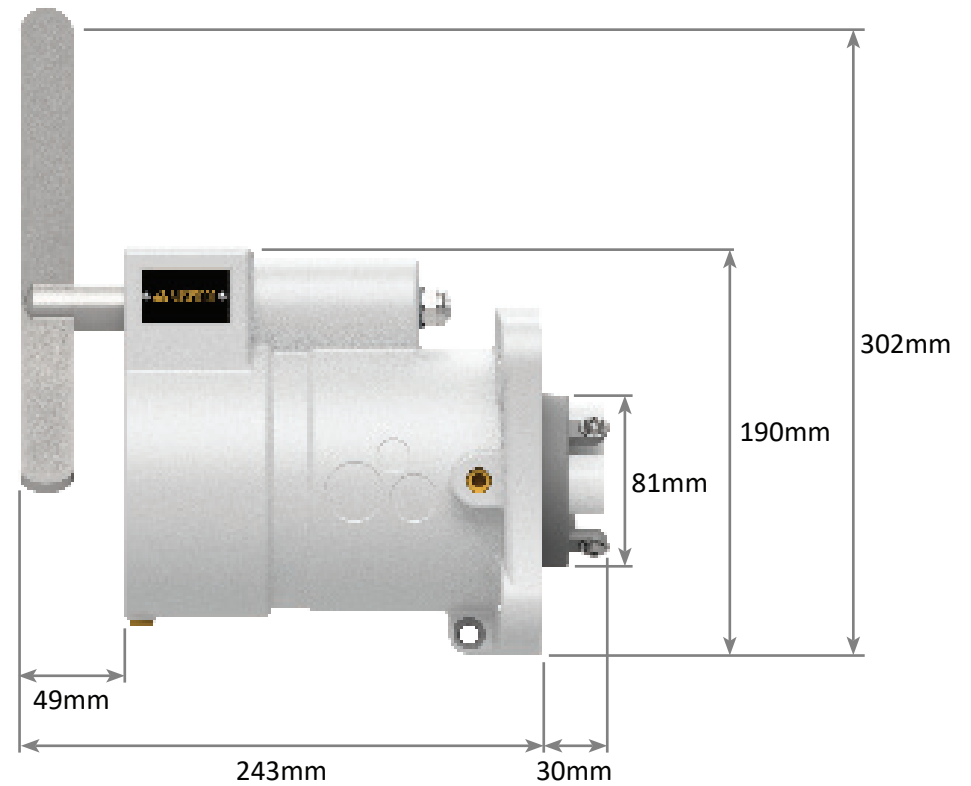

AL RANGE

Restrained Plugs and Receptacles

Non-Ex

Footprint Sizes

AL RANGE

Receptacle Gland Bracket

Non-Ex

Right Side View

AL RANGE Receptacle Gland Bracket Non-Ex

Bottom Side View

AL RANGE

Jack In Receptacle Handle Swing Non-Ex

AL RANGE

Quick Release Receptacle Handle Swing Non-Ex

AL RANGE

Ratchet Release Receptacle Handle Swing Non-Ex