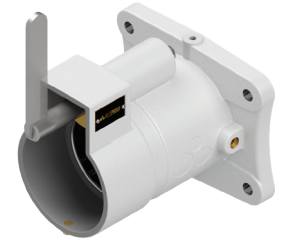

AL RANGE

Restrained Plugs and Receptacles

Non-Ex

Plug Front and Side View

AL RANGE

Restrained Plugs and Receptacles

Non-Ex

Receptacle Front and Side View

AL RANGE

Restrained Plugs and Receptacles

Non-Ex

Footprint Sizes

AL RANGE

Receptacle Gland Bracket

Non-Ex

Right Side View

AL RANGE Receptacle Gland Bracket Non-Ex

Bottom Side View

AL RANGE

Jack In Receptacle Handle Swing Non-Ex

AL RANGE

Quick Release Receptacle Handle Swing Non-Ex

AL RANGE

Ratchet Release Receptacle Handle Swing Non-Ex