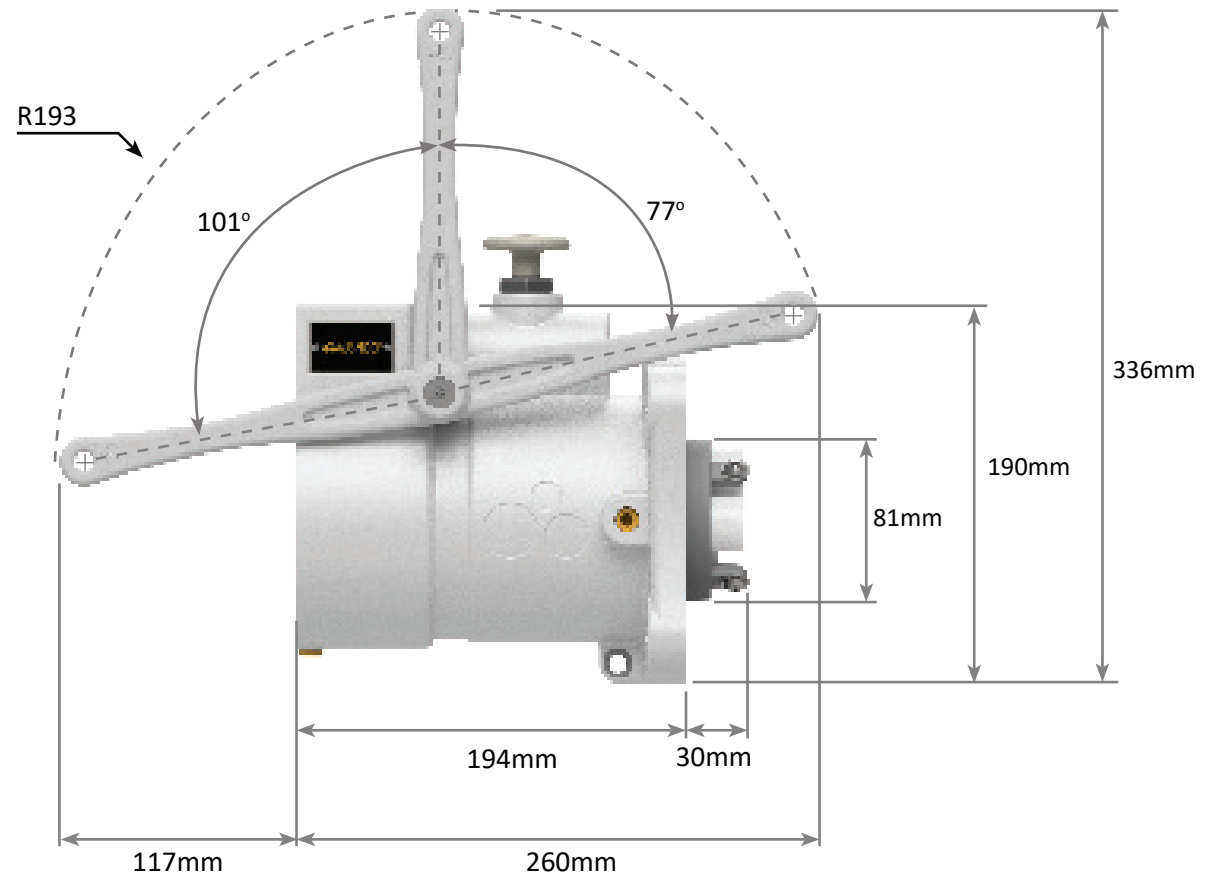

AL RANGE

Restrained Plugs and Receptacles

Non-Ex

Footprint Sizes

AL RANGE

Receptacle Gland Bracket

Non-Ex

Right Side View

AL RANGE Receptacle Gland Bracket Non-Ex

Bottom Side View

AL RANGE

Jack In Receptacle Handle Swing Non-Ex

AL RANGE

Quick Release Receptacle Handle Swing Non-Ex

AL RANGE

Ratchet Release Receptacle Handle Swing Non-Ex