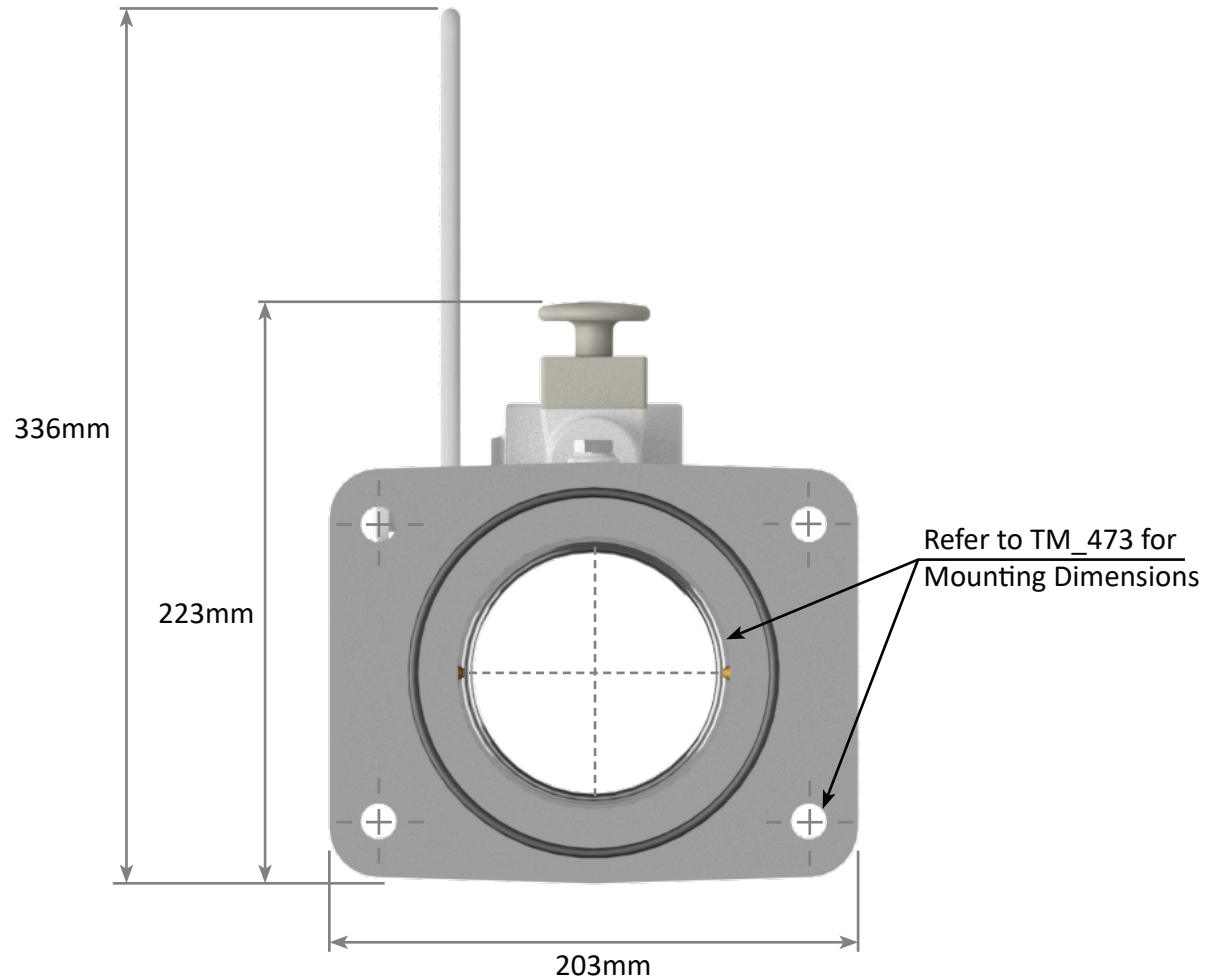

AL RANGE

Restrained Plugs and Receptacles

Non-Ex

Plug Front and Side View

AL RANGE

Restrained Plugs and Receptacles

Non-Ex

Receptacle Front and Side View

AL RANGE

Restrained Plugs and Receptacles

Non-Ex

Footprint Sizes

AL RANGE

Receptacle Gland Bracket

Non-Ex

Right Side View

AL RANGE Receptacle Gland Bracket Non-Ex

Bottom Side View

AL RANGE

Jack In Receptacle Handle Swing Non-Ex

AL RANGE

Quick Release Receptacle Handle Swing Non-Ex

AL RANGE

Ratchet Release Receptacle Handle Swing Non-Ex