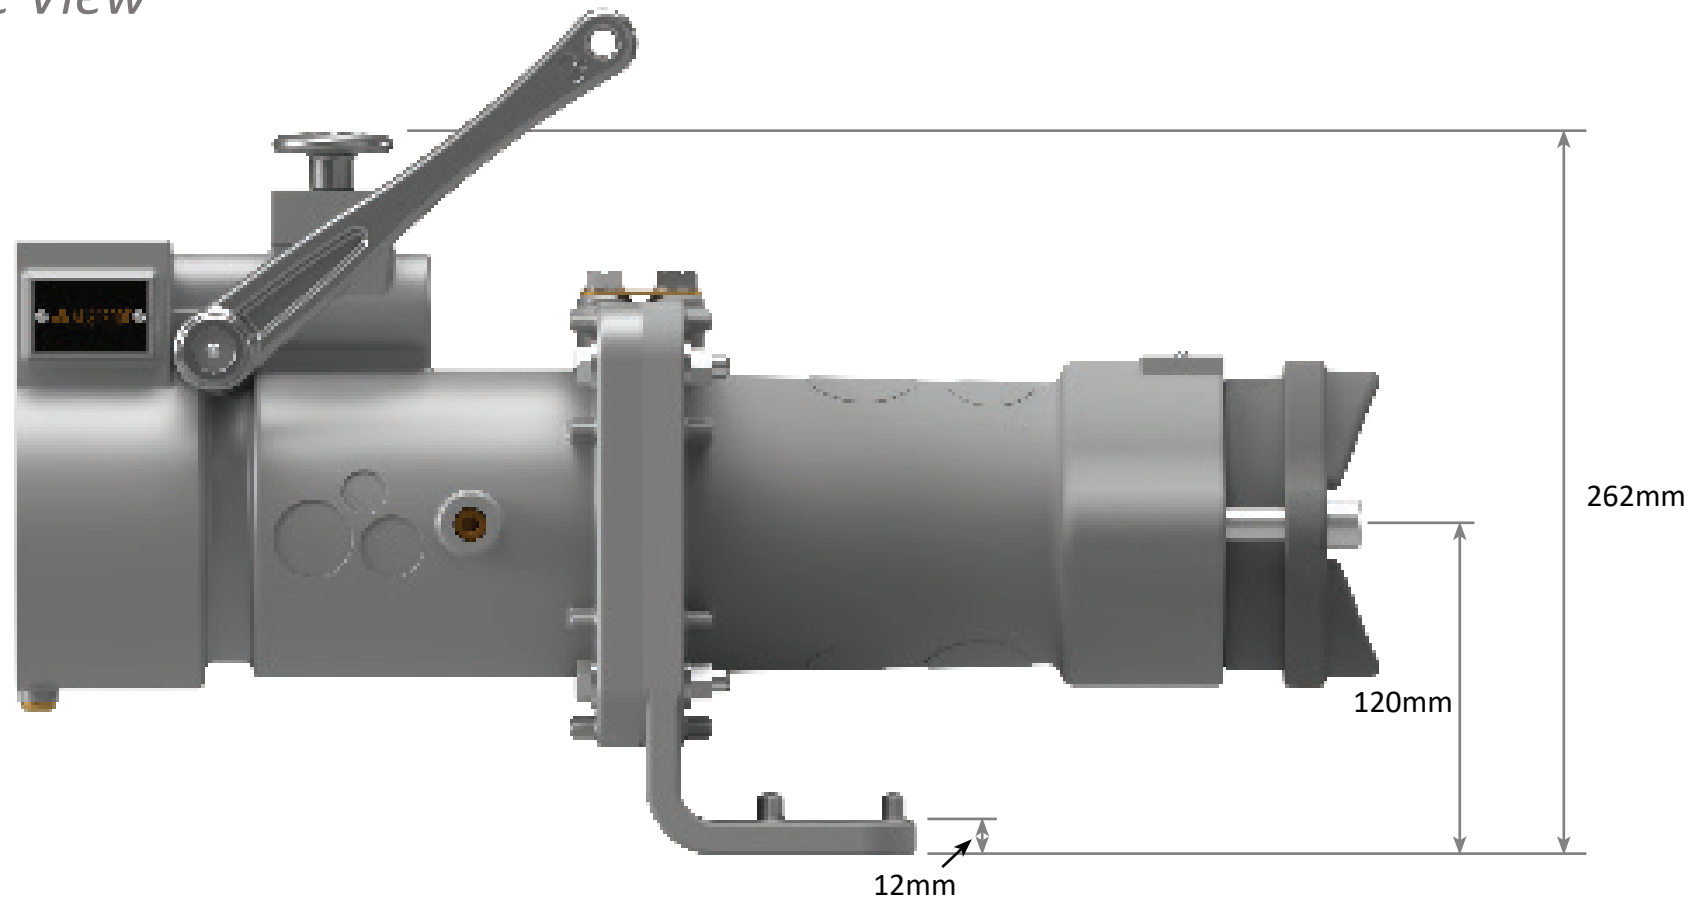

AL RANGE

Restrained Plugs and Receptacles

Non-Ex

Footprint Sizes

AL RANGE

Receptacle Gland Bracket

Non-Ex

Right Side View

AL RANGE Receptacle Gland Bracket Non-Ex

Bottom Side View

AL RANGE

Jack In Receptacle Handle Swing Non-Ex

AL RANGE

Quick Release Receptacle Handle Swing Non-Ex

AL RANGE

Ratchet Release Receptacle Handle Swing Non-Ex