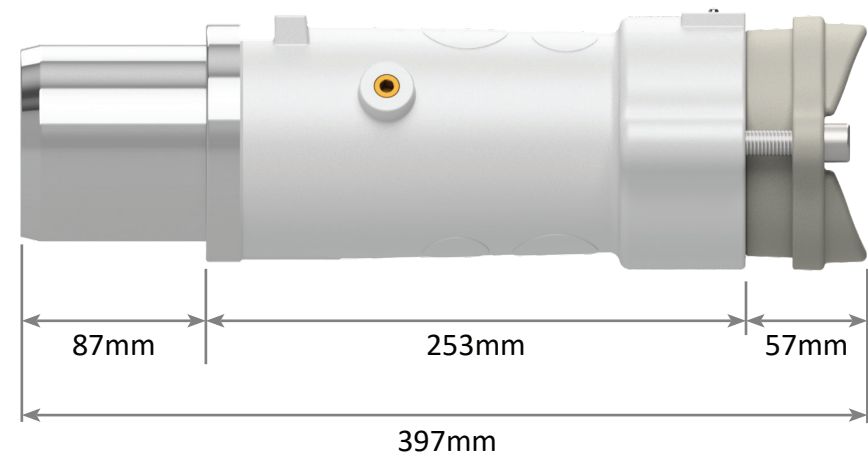

AL RANGE

Restrained Plugs and Receptacles

Non-Ex

Plug Front and Side View

AL RANGE

Restrained Plugs and Receptacles

Non-Ex

Receptacle Front and Side View

AL RANGE

Restrained Plugs and Receptacles

Non-Ex

Footprint Sizes

AL RANGE

Receptacle Gland Bracket

Non-Ex

Right Side View

AL RANGE Receptacle Gland Bracket Non-Ex

Bottom Side View

AL RANGE

Jack In Receptacle Handle Swing Non-Ex

AL RANGE

Quick Release Receptacle Handle Swing Non-Ex

AL RANGE

Ratchet Release Receptacle Handle Swing Non-Ex