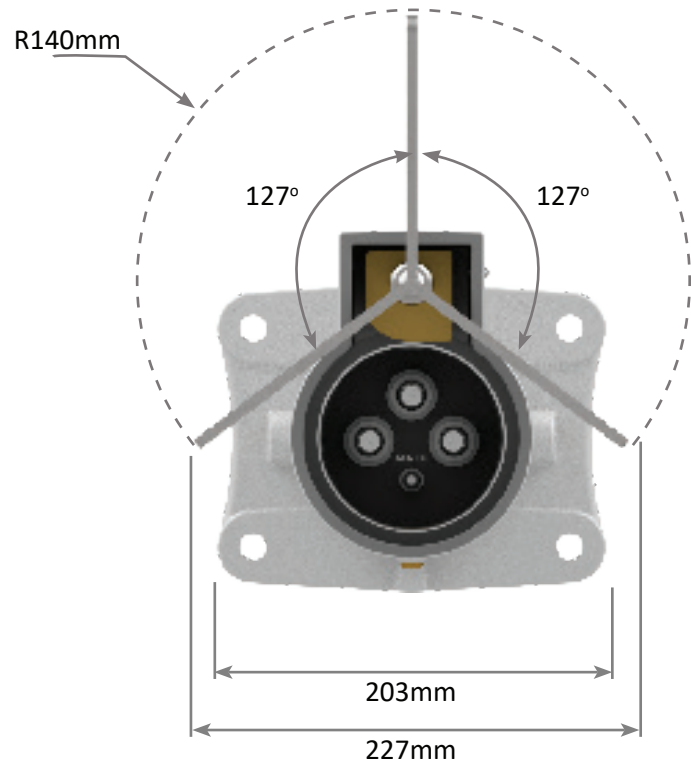

AL RANGE

Restrained Plugs and Receptacles

Non-Ex

Footprint Sizes

AL RANGE

Receptacle Gland Bracket

Non-Ex

Right Side View

AL RANGE Receptacle Gland Bracket Non-Ex

Bottom Side View

AL RANGE

Jack In Receptacle Handle Swing Non-Ex

AL RANGE

Quick Release Receptacle Handle Swing Non-Ex

AL RANGE

Ratchet Release Receptacle Handle Swing Non-Ex