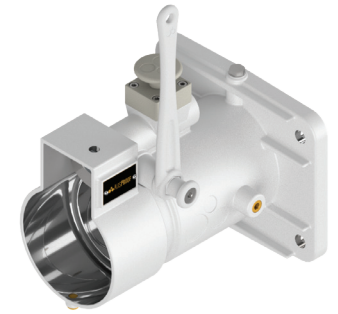

AL RANGE

Restrained Plugs and Receptacles

Non-Ex

Plug Front and Side View

AL RANGE

Restrained Plugs and Receptacles

Non-Ex

Receptacle Front and Side View

AL RANGE

Restrained Plugs and Receptacles

Non-Ex

Footprint Sizes

AL RANGE

Receptacle Gland Bracket

Non-Ex

Right Side View

AL RANGE Receptacle Gland Bracket Non-Ex

Bottom Side View

AL RANGE

Jack In Receptacle Handle Swing Non-Ex

AL RANGE

Quick Release Receptacle Handle Swing Non-Ex

AL RANGE

Ratchet Release Receptacle Handle Swing Non-Ex