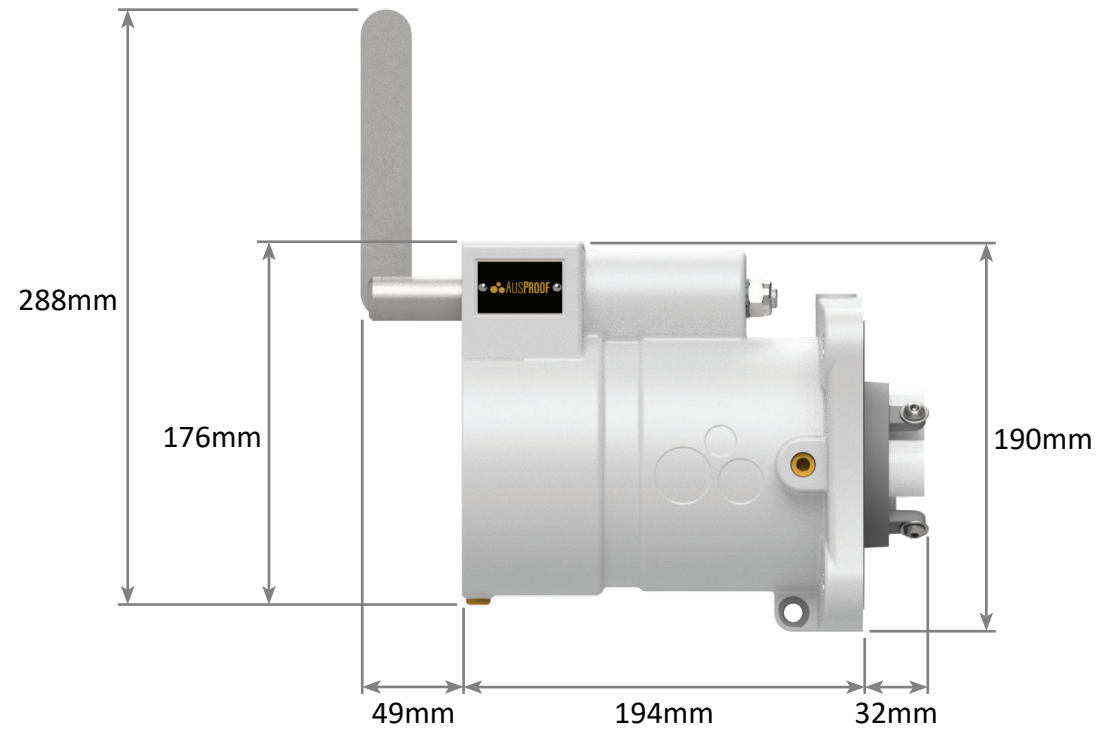

AL RANGE

Restrained Plugs and Receptacles

Non-Ex

Plug Front and Side View

AL RANGE

Restrained Plugs and Receptacles

Non-Ex

Receptacle Front and Side View

AL RANGE

Restrained Plugs and Receptacles

Non-Ex

Footprint Sizes

AL RANGE

Receptacle Gland Bracket

Non-Ex

Right Side View

AL RANGE Receptacle Gland Bracket Non-Ex

Bottom Side View

AL RANGE

Jack In Receptacle Handle Swing Non-Ex

AL RANGE

Quick Release Receptacle Handle Swing Non-Ex

AL RANGE

Ratchet Release Receptacle Handle Swing Non-Ex